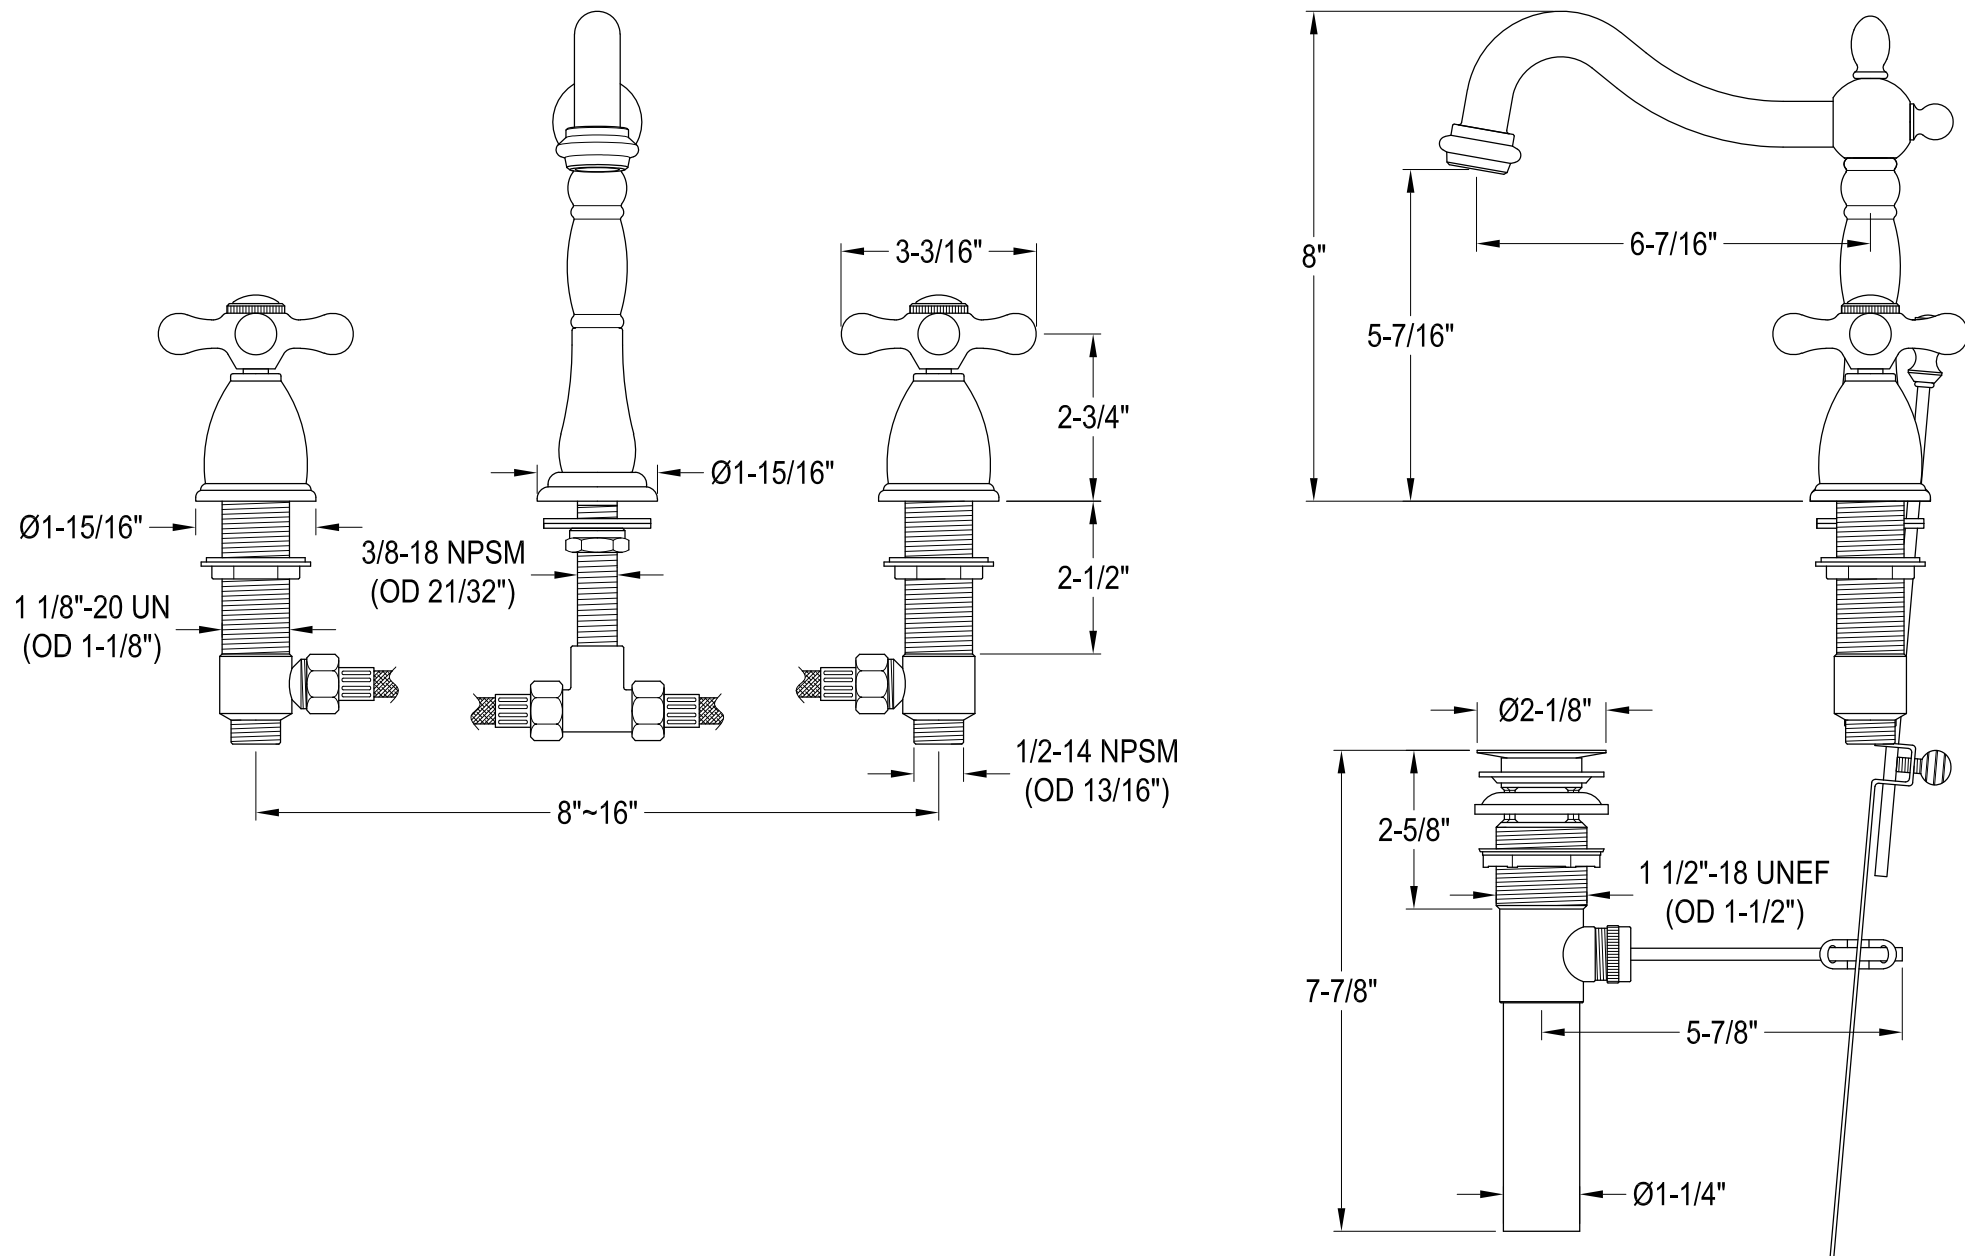

CKVPB3030MB1,7,8

30" Console Sink with Brass Legs

CKVPB3030MB7

Widespread Lavatory Faucet With Retail Pop-Up

CKVPB3030MB1,7,8

Plumbing Sink Trim Kit with P-Trap

CKVPB3030MB1,7,8

Brass Pop-Up with Overflow, 22 Gauge