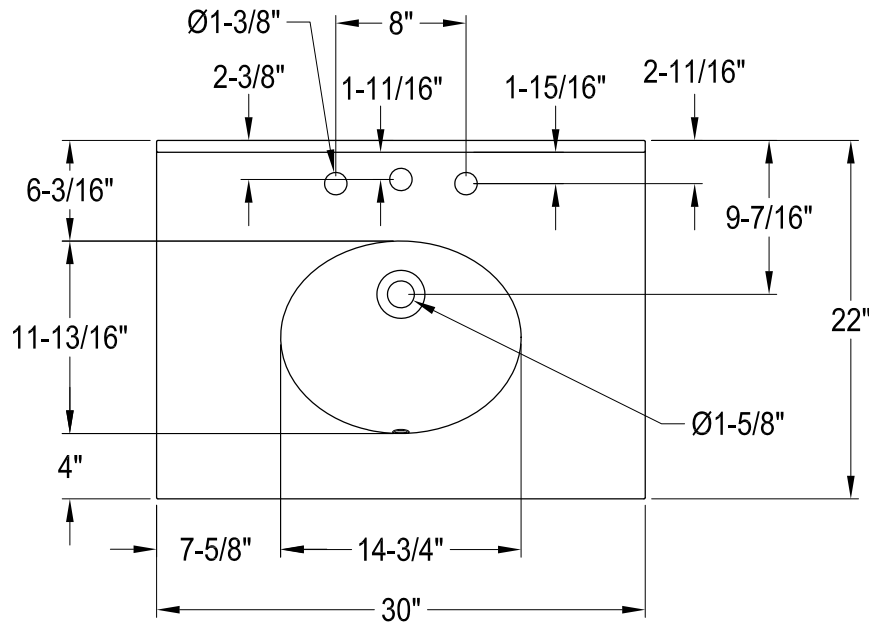

CKVPB3030MB1,7,8

30" Console Sink with Brass Legs

CKVPB3030MB7

Widespread Lavatory Faucet With Retail Pop-Up

CKVPB3030MB1,7,8

Plumbing Sink Trim Kit with P-Trap

CKVPB3030MB1,7,8

Brass Pop-Up with Overflow, 22 Gauge