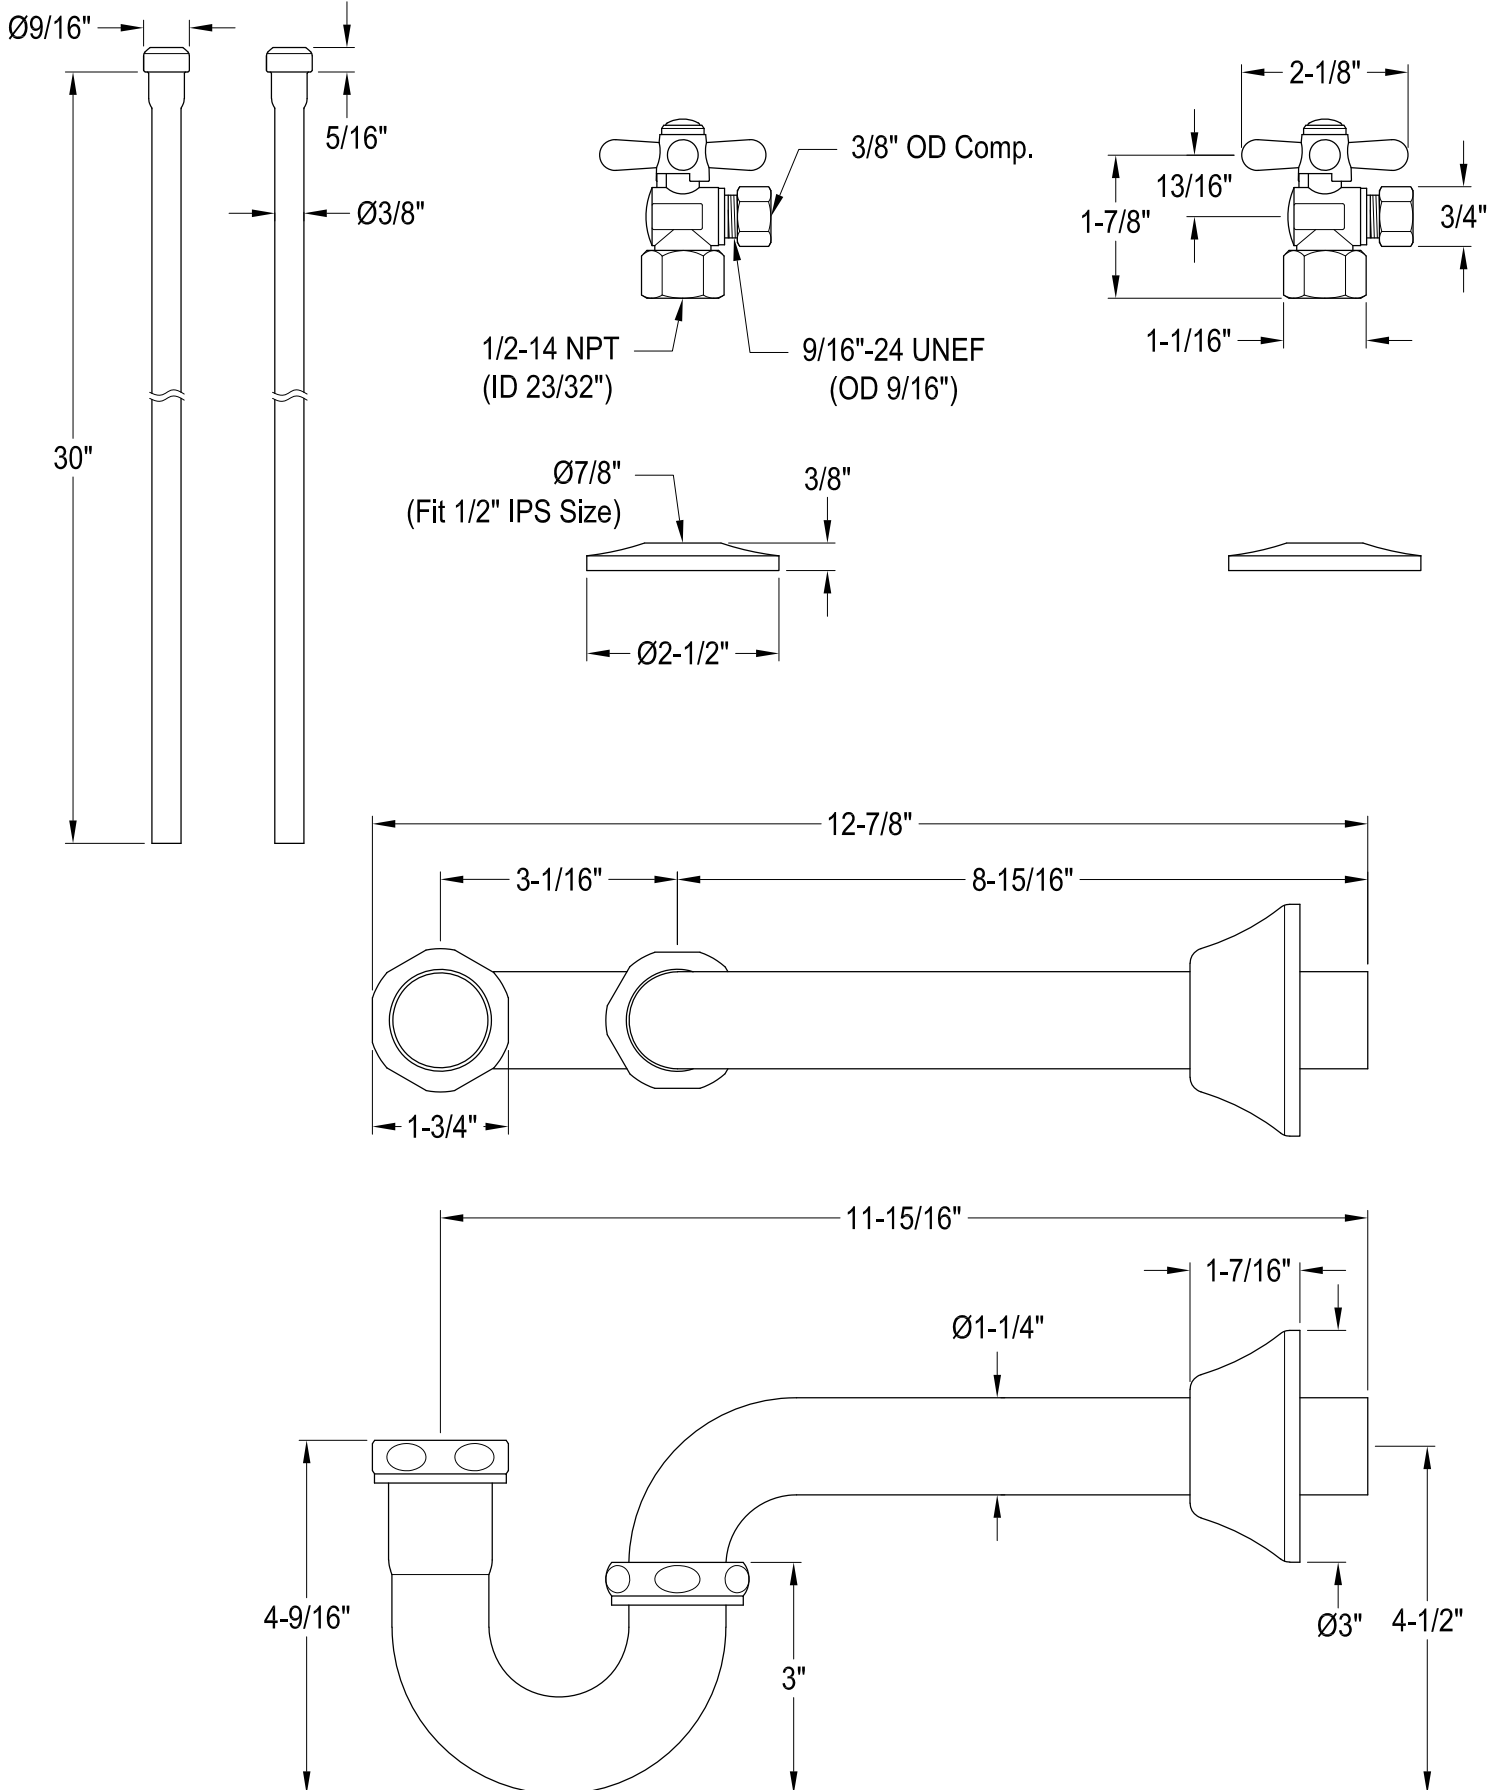

CKVPB3030MB1,7,8

30" Console Sink with Brass Legs

CKVPB3030MB7

Widespread Lavatory Faucet With Retail Pop-Up

CKVPB3030MB1,7,8

Plumbing Sink Trim Kit with P-Trap

CKVPB3030MB1,7,8

Brass Pop-Up with Overflow, 22 Gauge