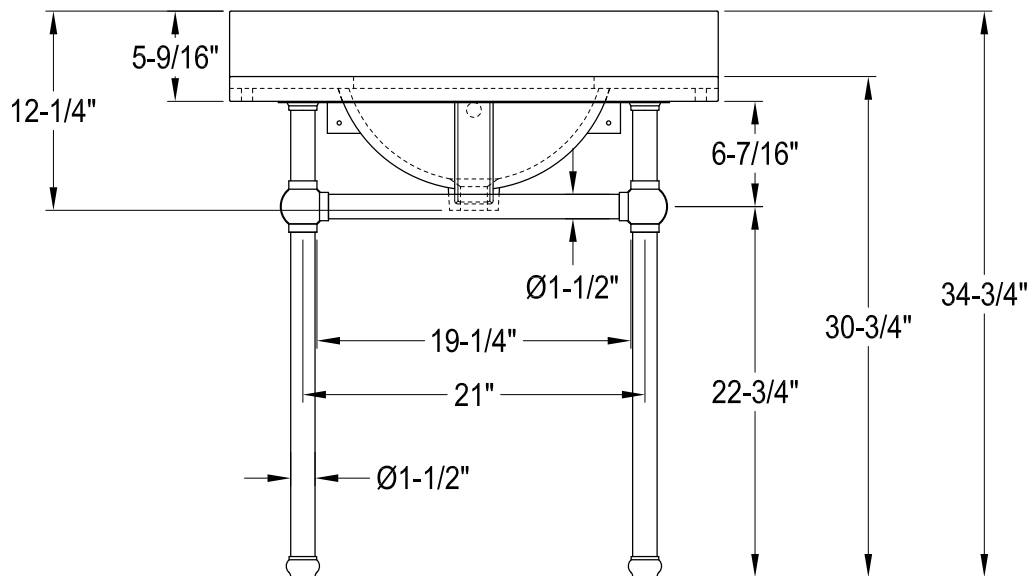

CKVPB3030MB1,7,8

30" Console Sink with Brass Legs

CKVPB3030MB7

Widespread Lavatory Faucet With Retail Pop-Up

CKVPB3030MB1,7,8

Plumbing Sink Trim Kit with P-Trap

CKVPB3030MB1,7,8

Brass Pop-Up with Overflow, 22 Gauge