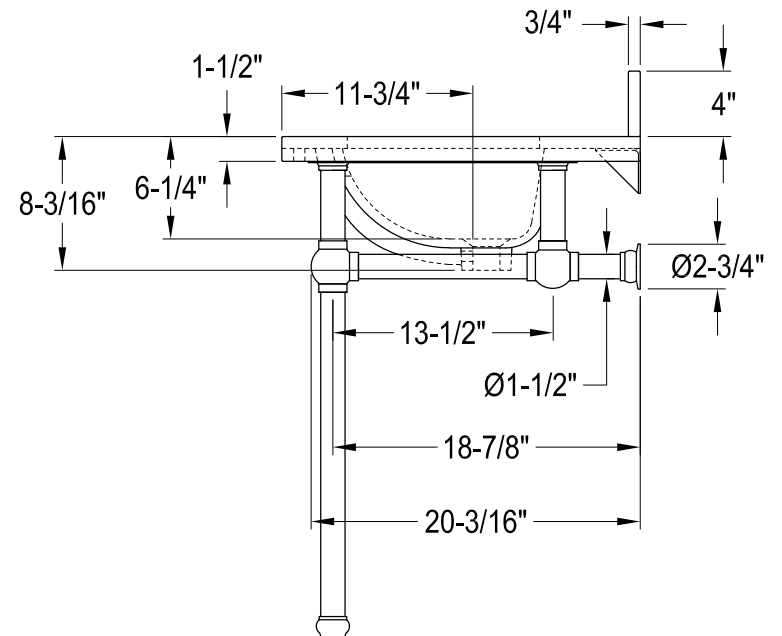

CKVPB3030MB1,7,8

30" Console Sink with Brass Legs

CKVPB3030MB7

Widespread Lavatory Faucet With Retail Pop-Up

CKVPB3030MB1,7,8

Plumbing Sink Trim Kit with P-Trap

CKVPB3030MB1,7,8

Brass Pop-Up with Overflow, 22 Gauge