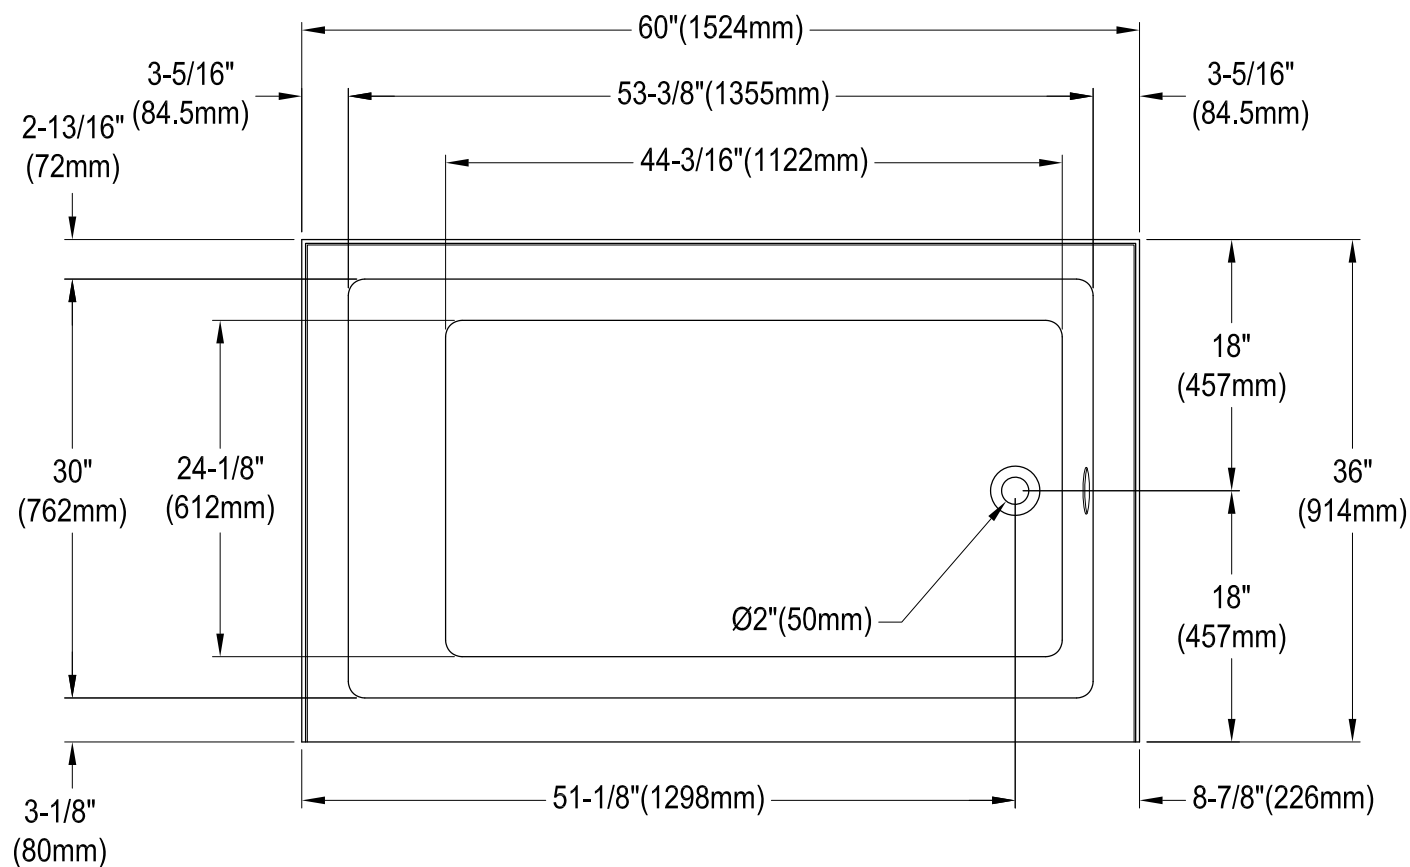

# CVTAP603622R0,1,2,3,5,6,7,8

60" Acrylic Alcove Tub with Right Hand Drain Hole

M10 x 65 (5 pcs)

# CVTAP603622R0,1,2,3,5,6,7,8

21" Tub Waste & Overflow with Tip Toe Drain, 20 Gauge