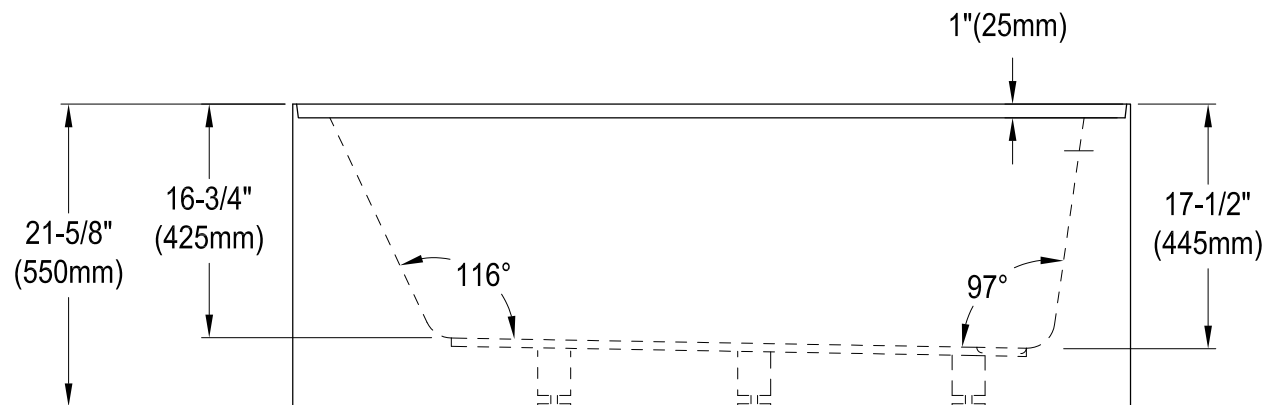

# CVTAP603622R0,1,2,3,5,6,7,8

60" Acrylic Alcove Tub with Right Hand Drain Hole

M10 x 65 (5 pcs)

# CVTAP603622R0,1,2,3,5,6,7,8

21" Tub Waste & Overflow with Tip Toe Drain, 20 Gauge