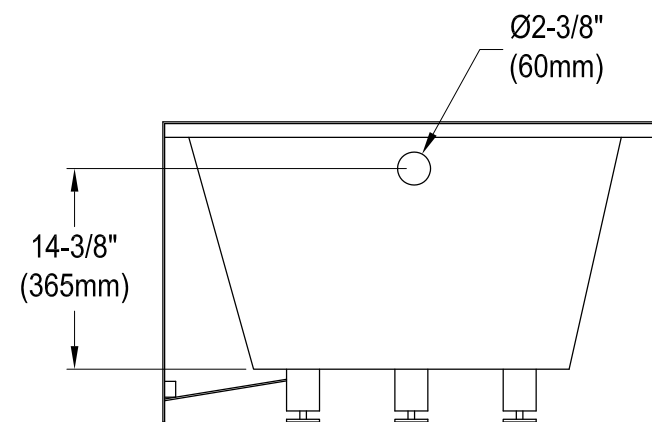

# CVTAP603622R0,1,2,3,5,6,7,8

60" Acrylic Alcove Tub with Right Hand Drain Hole

M10 x 65 (5 pcs)

# CVTAP603622R0,1,2,3,5,6,7,8

21" Tub Waste & Overflow with Tip Toe Drain, 20 Gauge