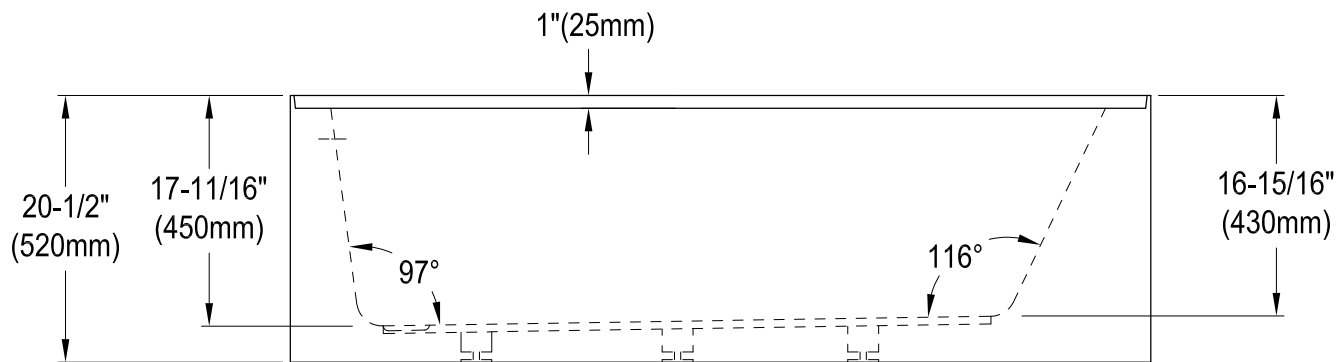

CVTAP663222L0,1,2,3,5,6,7,8

66" Acrylic Alcove Tub with Left Hand Drain Hole

M10 x 55 (5 pcs)

CVTAP663222L0,1,2,3,5,6,7,8

21" Tub Waste & Overflow with Tip Toe Drain, 20 Gauge