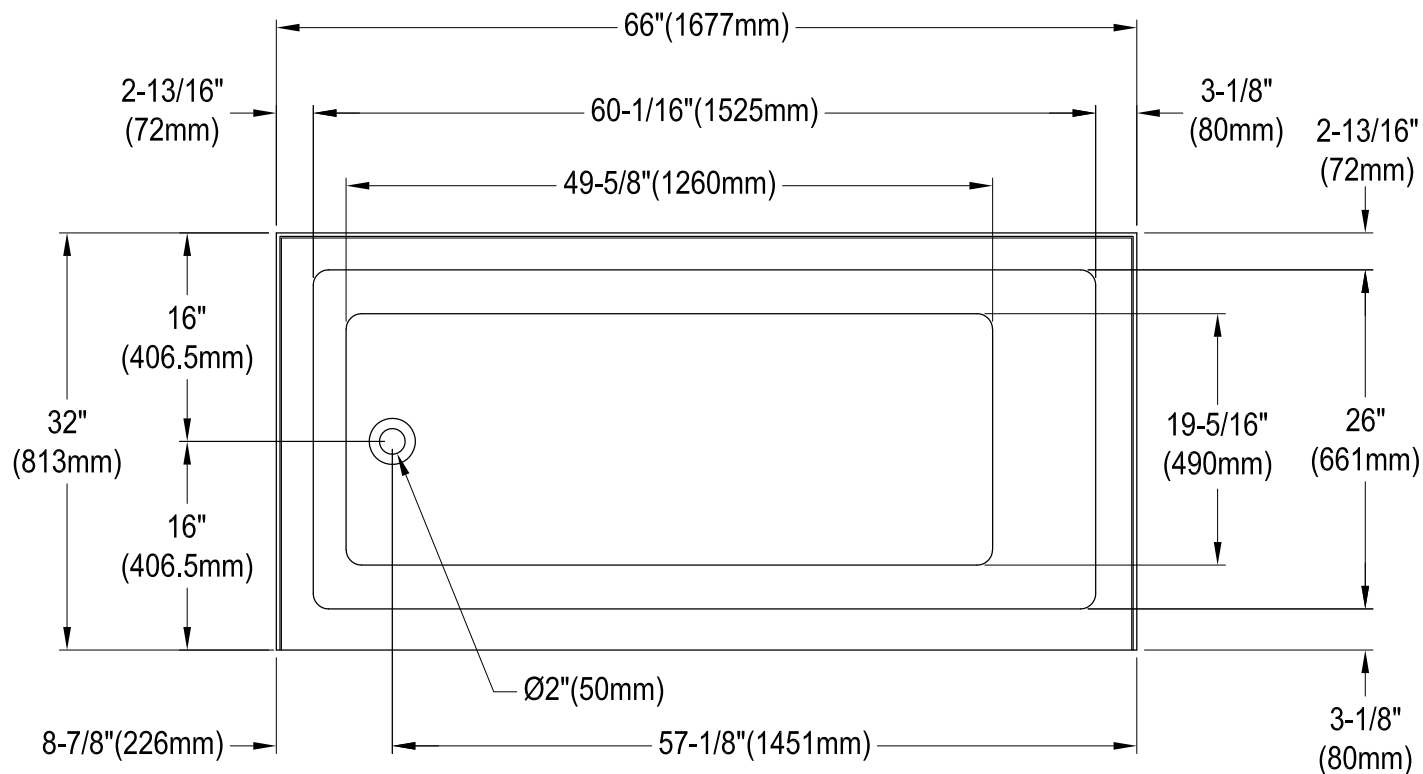

CVTAP663222L0,1,2,3,5,6,7,8

66" Acrylic Alcove Tub with Left Hand Drain Hole

M10 x 55 (5 pcs)

CVTAP663222L0,1,2,3,5,6,7,8

21" Tub Waste & Overflow with Tip Toe Drain, 20 Gauge