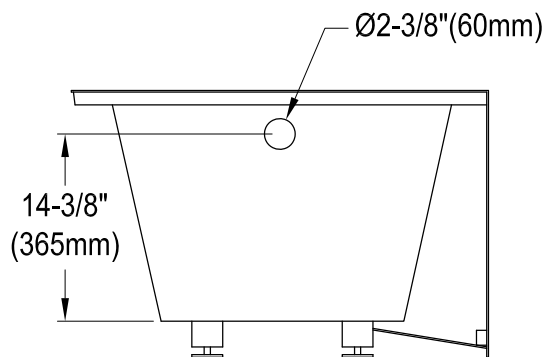

CVTAP663222L0,1,2,3,5,6,7,8

66" Acrylic Alcove Tub with Left Hand Drain Hole

M10 x 55 (5 pcs)

CVTAP663222L0,1,2,3,5,6,7,8

21" Tub Waste & Overflow with Tip Toe Drain, 20 Gauge