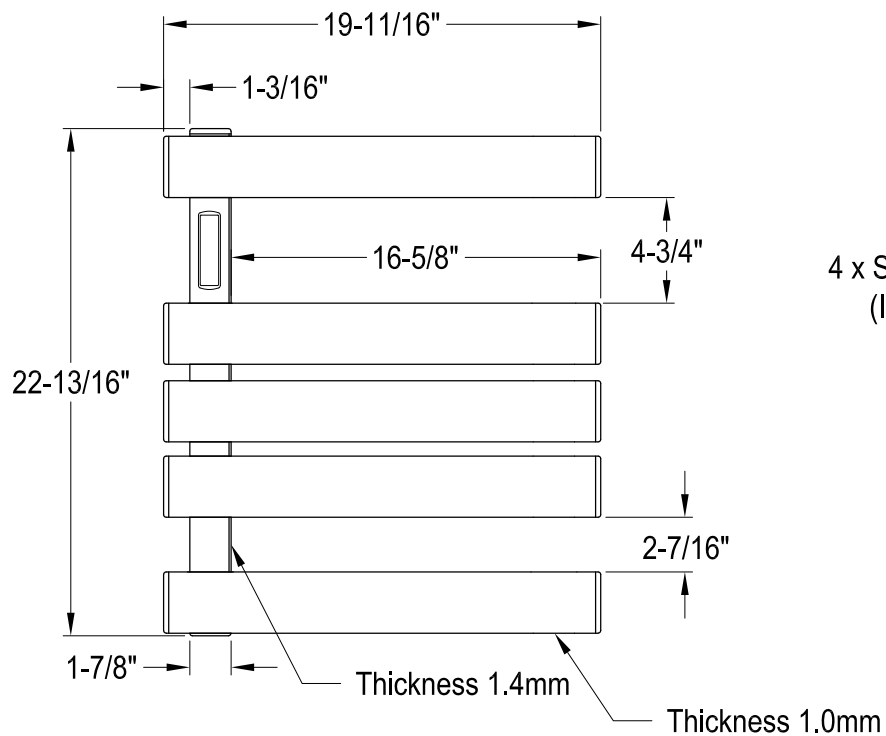

DTC202330

Electric Towel Warmer with 5 Bars

#7-16 x 1-1/2"(L)

4 sets

#6-18 x 15/32"(L)

4 pcs

Bracket - 2 pcs

Back View