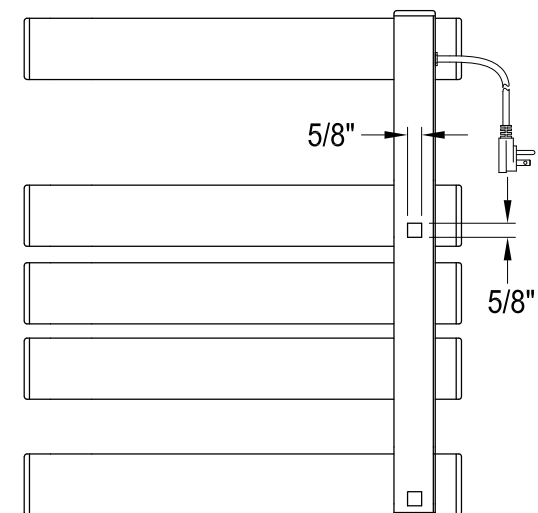

DTC202330

Electric Towel Warmer with 5 Bars

#7-16 x 1-1/2"(L)

4 sets

#6-18 x 15/32"(L)

4 pcs

Bracket - 2 pcs

Back View