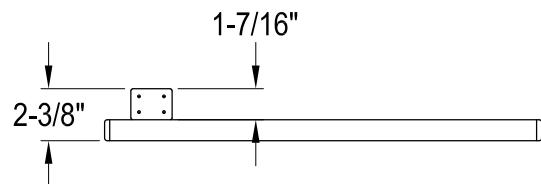

DTC202330

Electric Towel Warmer with 5 Bars

#7-16 x 1-1/2"(L)

4 sets

#6-18 x 15/32"(L)

4 pcs

Bracket - 2 pcs

Back View