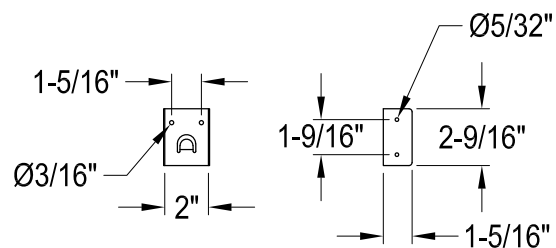

DTC202330

Electric Towel Warmer with 5 Bars

#7-16 x 1-1/2"(L)

4 sets

#6-18 x 15/32"(L)

4 pcs

Bracket - 2 pcs

Back View