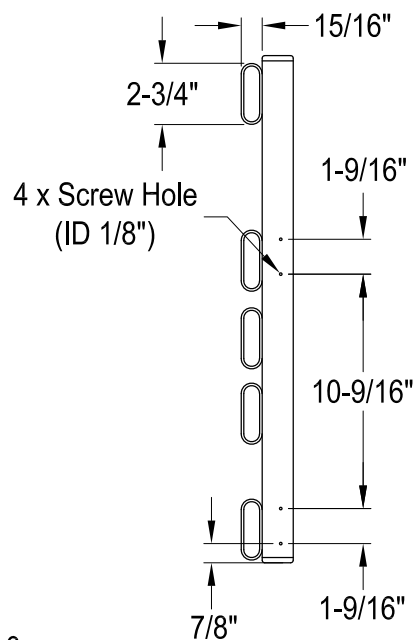

DTC202330

Electric Towel Warmer with 5 Bars

#7-16 x 1-1/2"(L)

4 sets

#6-18 x 15/32"(L)

4 pcs

Bracket - 2 pcs

Back View