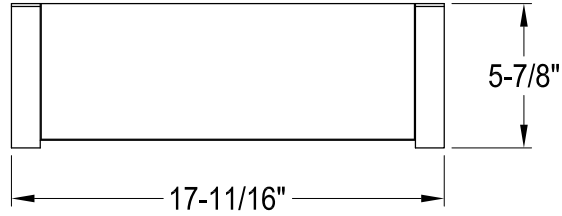

DTC271750

Stainless Steel Towel Rack with 5 Bars & 2-Layer Storage

#7-16 x 1-1/2"(L)
2 sets

Back View