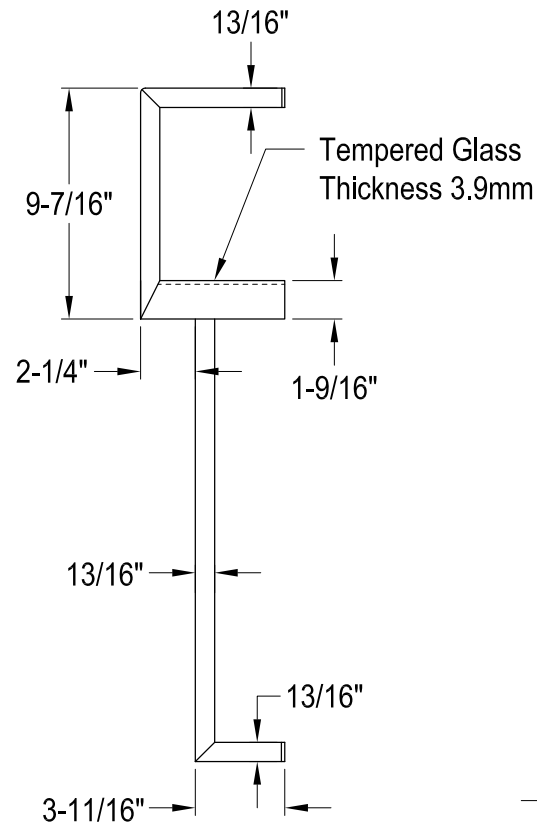

DTC271750

Stainless Steel Towel Rack with 5 Bars & 2-Layer Storage

#7-16 x 1-1/2"(L)
2 sets

Back View