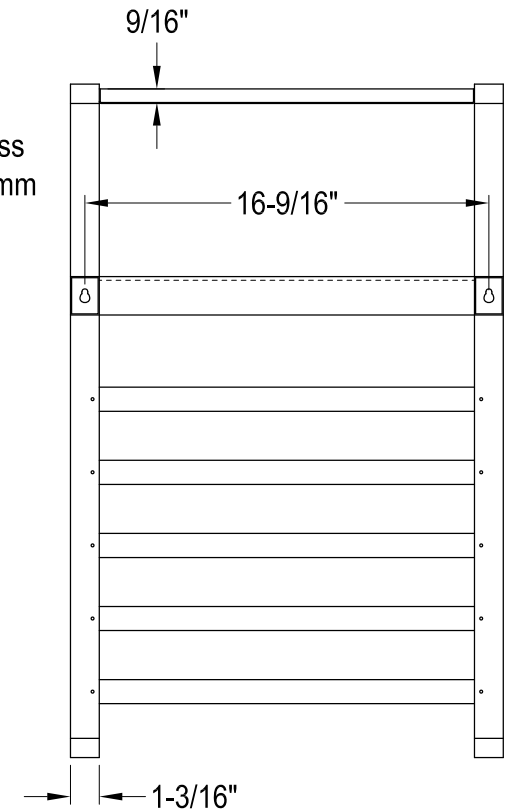

DTC271750

Stainless Steel Towel Rack with 5 Bars & 2-Layer Storage

#7-16 x 1-1/2"(L)
2 sets

Back View