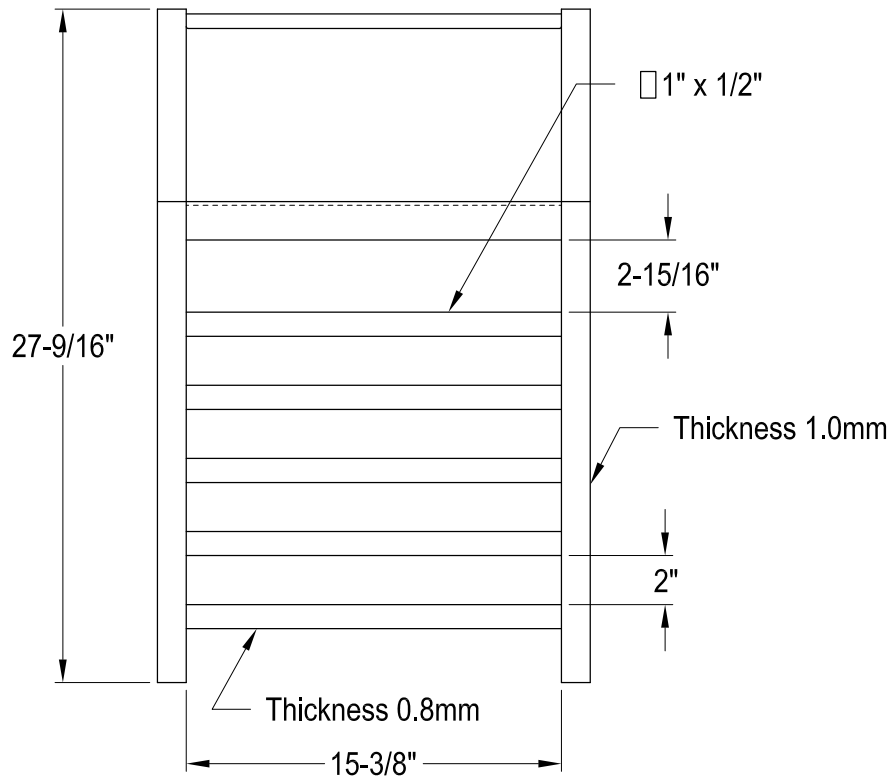

DTC271750

Stainless Steel Towel Rack with 5 Bars & 2-Layer Storage

#7-16 x 1-1/2"(L)
2 sets

Back View