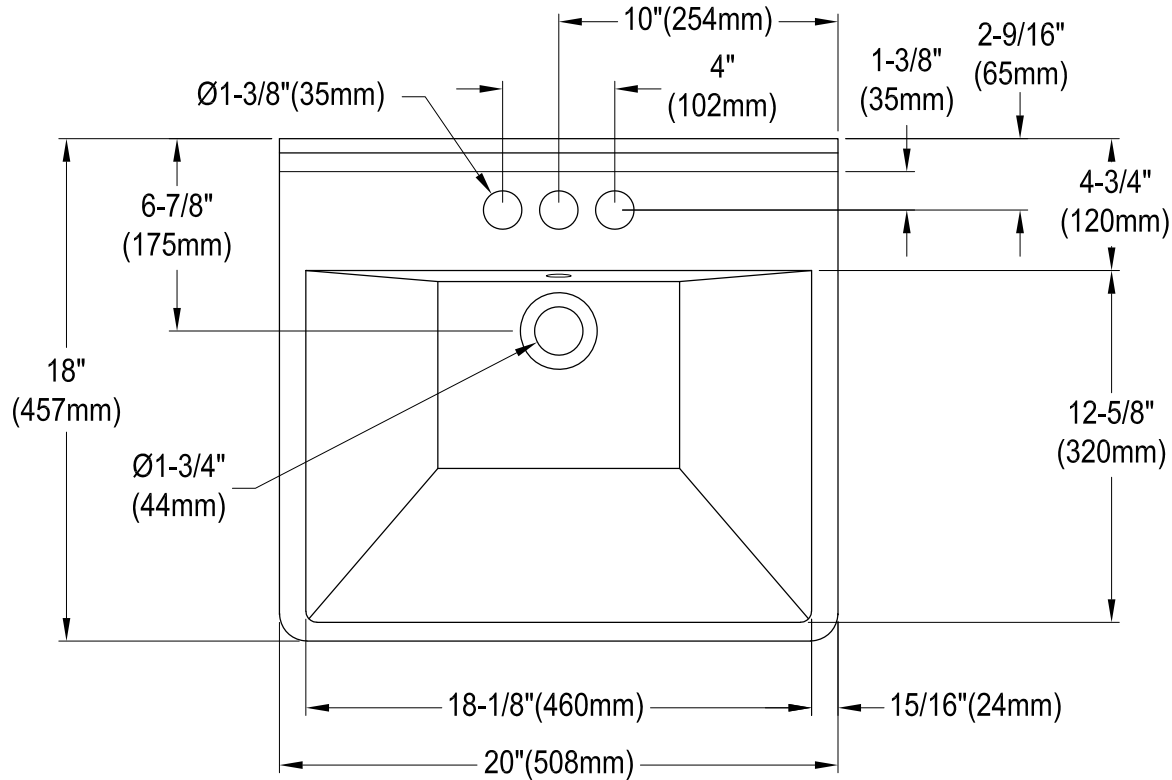

EV2018W34

Semi-Recessed Bathroom Sink

Bracket (2 pcs)

Scale 2:1

Drain Hole Size

(Scale 2:1)