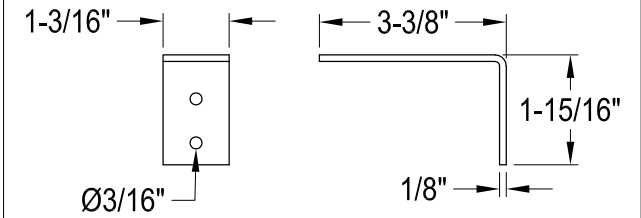

EV2018W34

Semi-Recessed Bathroom Sink

Bracket (2 pcs)

Scale 2:1

Drain Hole Size

(Scale 2:1)