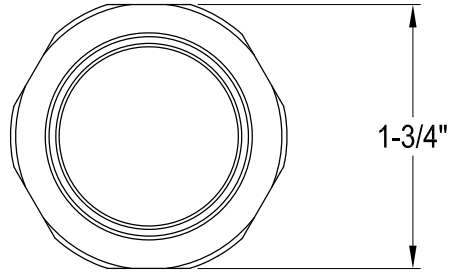

EVP1000,1,2,3,5,6,7,8

1-1/4" X 8" Brass Slip Joint Extension Tube, 18 Gauge

18 Gauge (1.0mm)