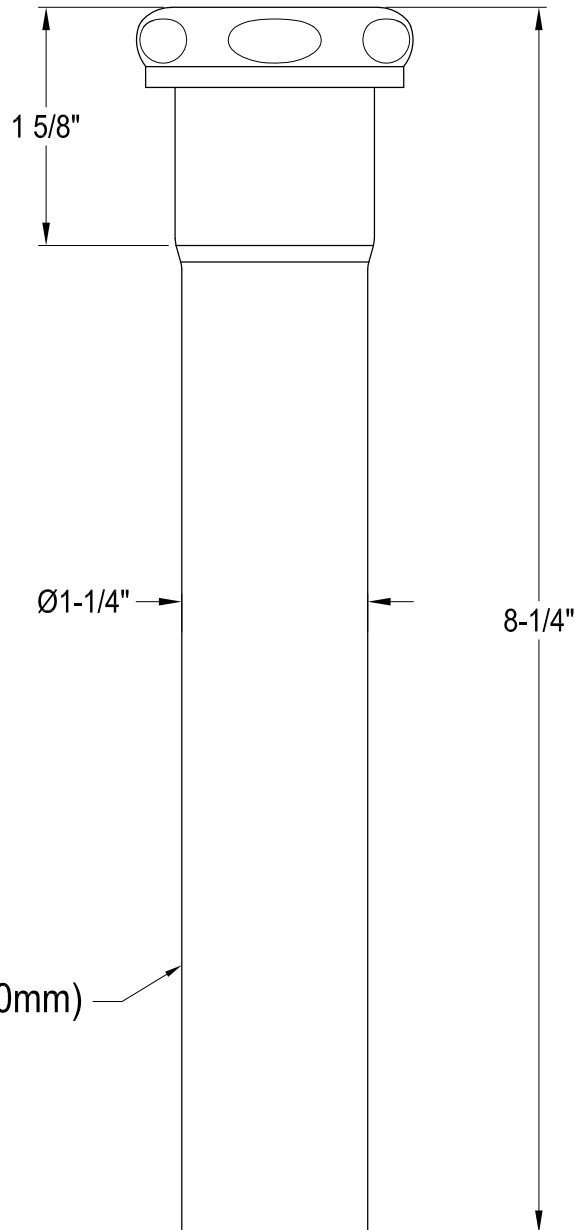

EVP1000,1,2,3,5,6,7,8

1-1/4" X 8" Brass Slip Joint Extension Tube, 18 Gauge

18 Gauge (1.0mm)