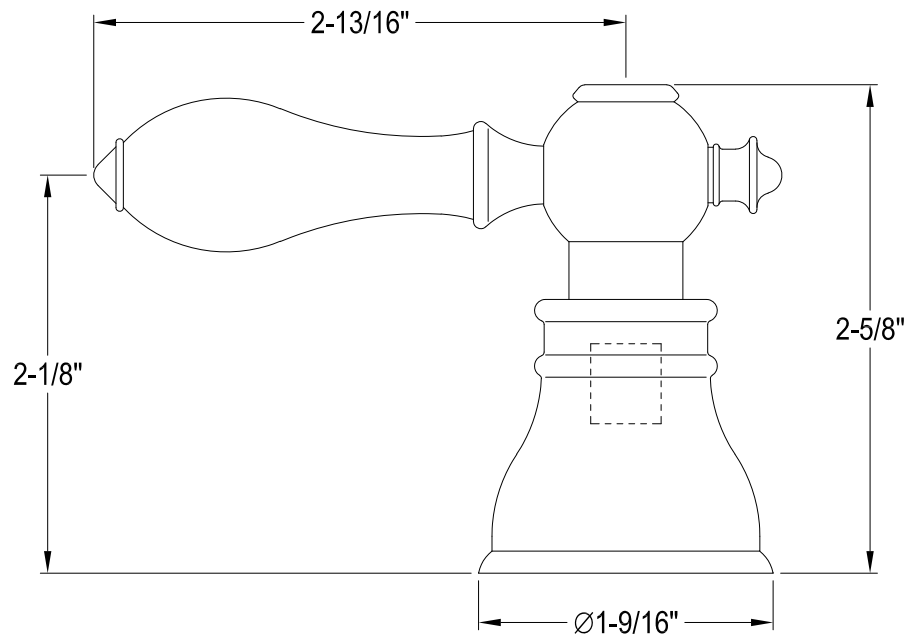

FSCH1970,1,2,3,4,5,6,8,9,33ACLH,ACLACH

Lever Handle, Hot

D Type