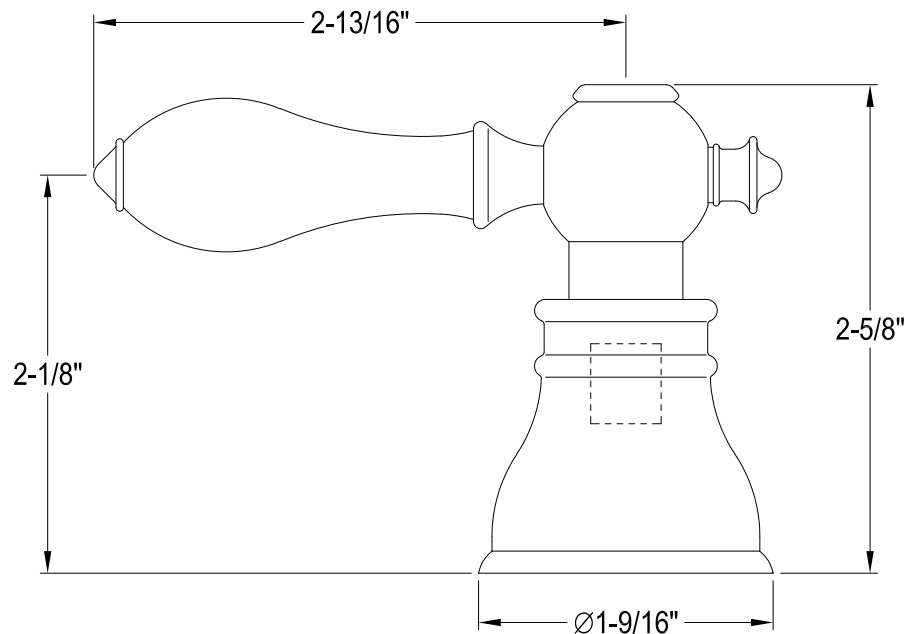

FSCH1970,1,2,3,4,5,6,8,9,33ACLH,ACLACH

Lever Handle, Hot

D Type