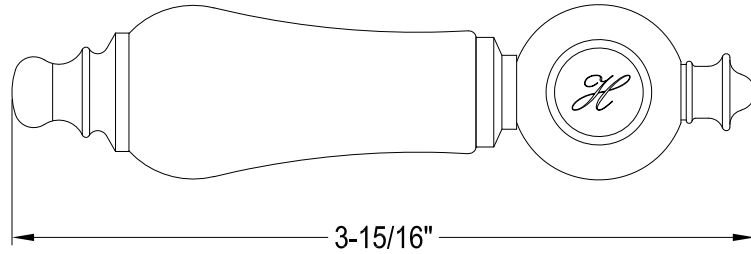

# FSCH1970,1,2,3,4,5,6,8,9,33APLH,APLACH

Lever Handle, Hot

D Type