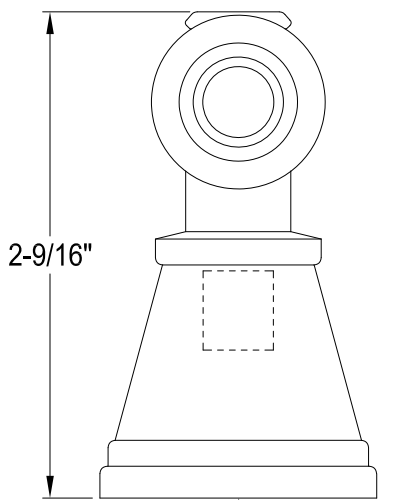

# FSCH1970,2,3,4,8,9,33PLH,PLACH

Lever Handle, Hot

D Type