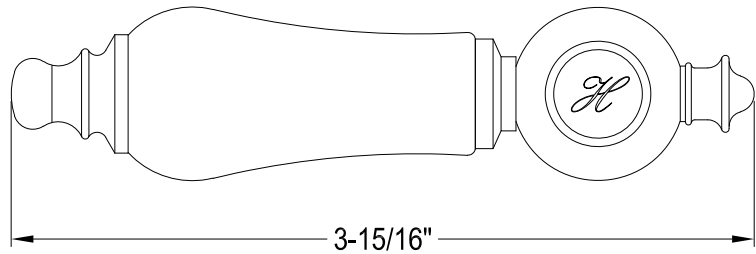

# FSCH1970,2,3,4,8,9,33PLH,PLACH

Lever Handle, Hot

D Type