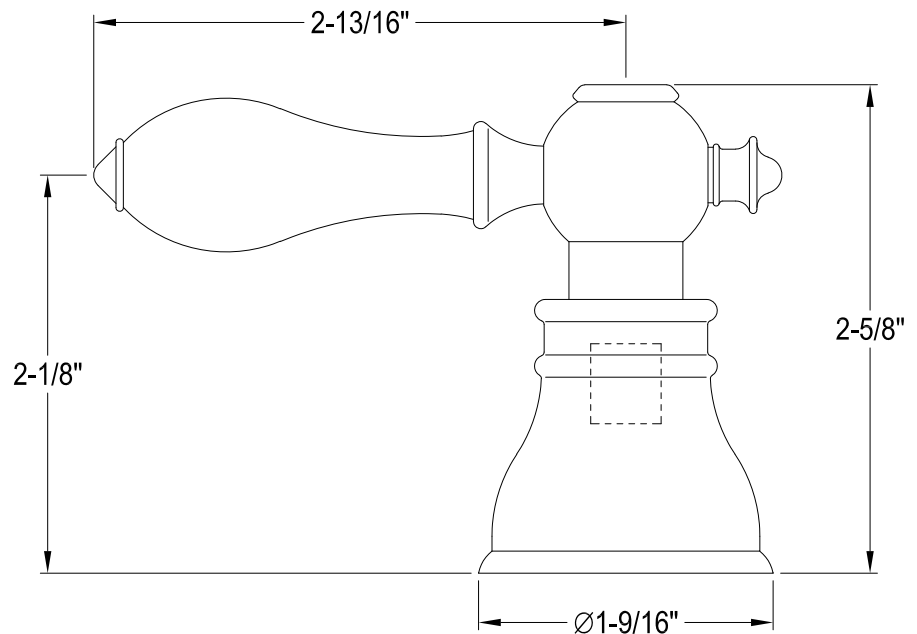

# FSCH1970,1,2,3,4,5,6,8,9,33ACLH,ACLACH

Lever Handle, Hot

D Type