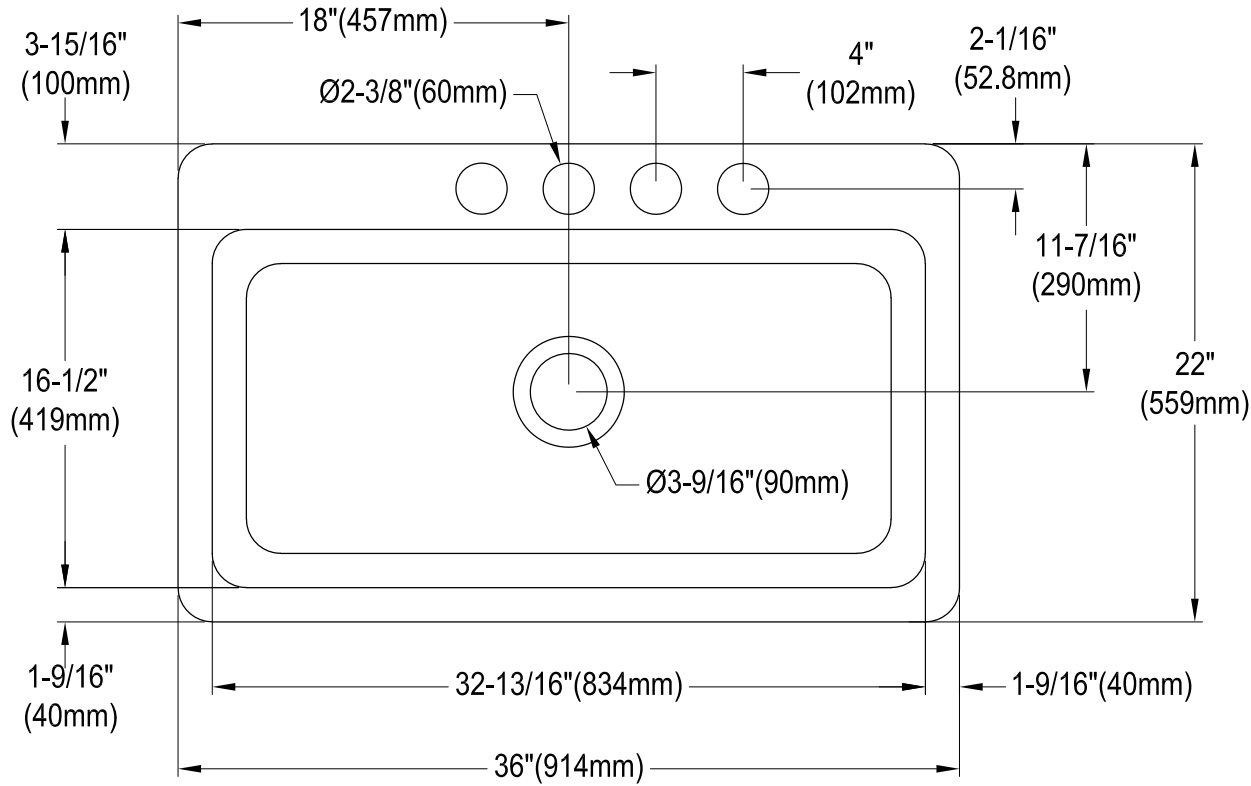

GCKUS362211

Cast Iron Undermount Single Bowl Kitchen Sink, 4 Holes, (L)36" X (W)22" X (H)10-5/8"

Drain Hole Size (Scale 3:1)