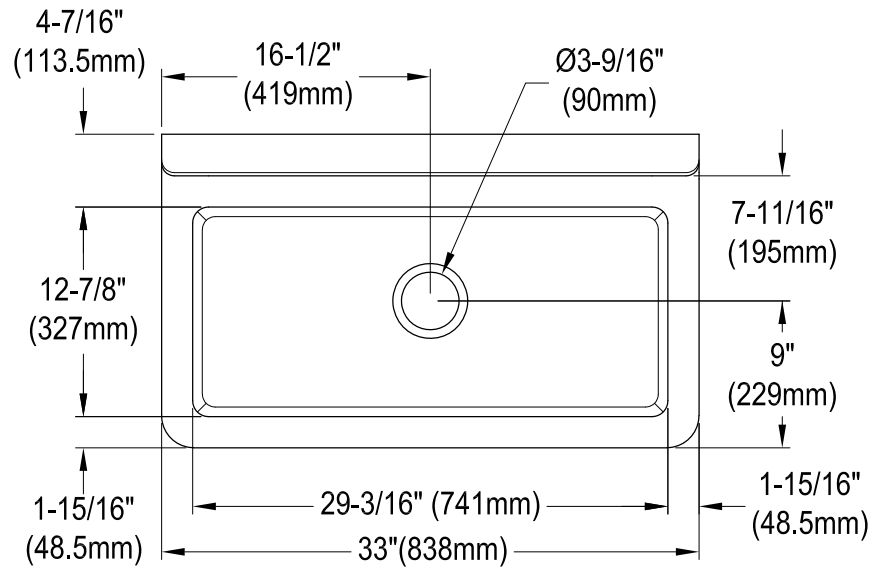

GCKWS331916

Cast Iron Wall Mount Kitchen Sink, (L)33" X (W)19-1/4" X (H)16-1/4"

Wall Hanger (1 pc)

Drain Hole Size (Scale 3:1)