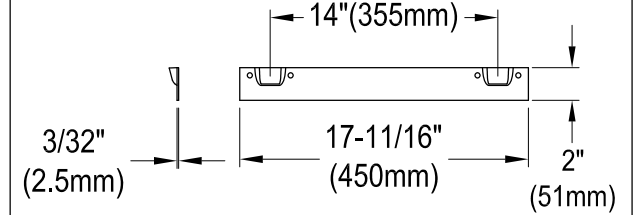

GCKWS331916

Cast Iron Wall Mount Kitchen Sink, (L)33" X (W)19-1/4" X (H)16-1/4"

Wall Hanger (1 pc)

Drain Hole Size (Scale 3:1)