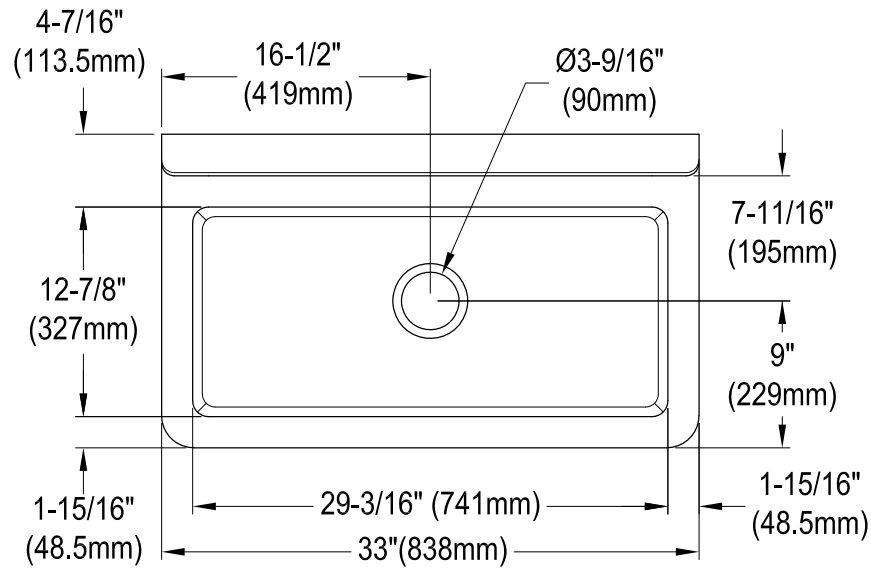

GCKWS331916W8

Cast Iron Wall Mount Kitchen Sink, 2 Holes, (L)33" X (W)19-1/4" X (H)16-1/4"

Wall Hanger (1 pc)

Drain Hole Size (Scale 3:1)