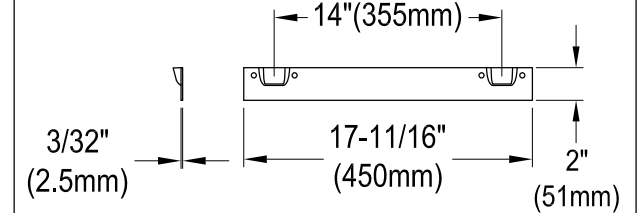

GCKWS331916W8

Cast Iron Wall Mount Kitchen Sink, 2 Holes, (L)33" X (W)19-1/4" X (H)16-1/4"

Wall Hanger (1 pc)

Drain Hole Size (Scale 3:1)