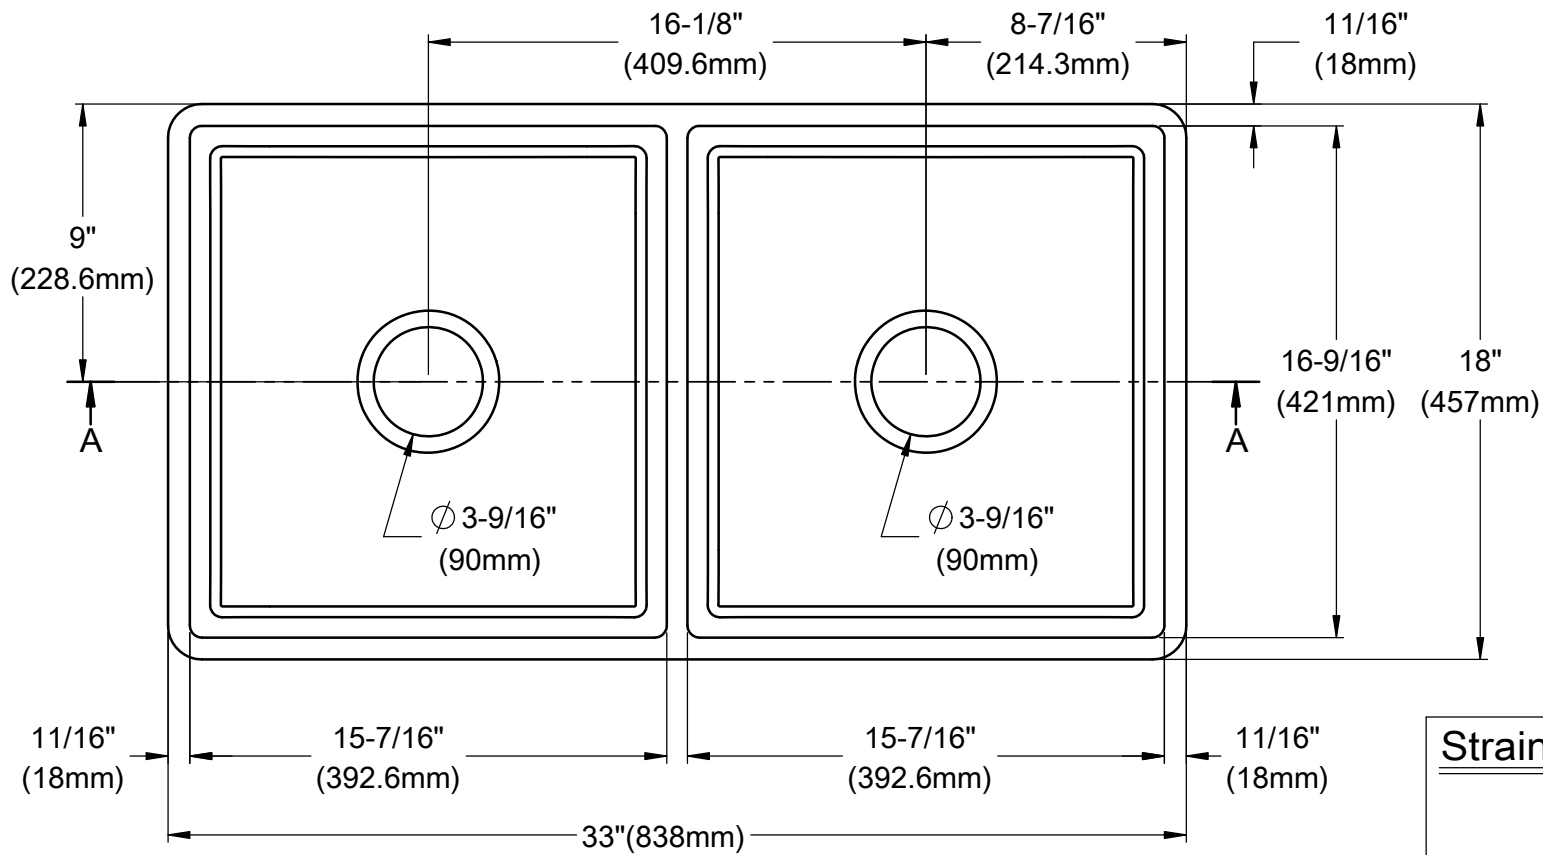

GKFA331810BCD

Solid Surface White Stone Farmhouse Double Bowl Kitchen Sink

Section A-A

Strainer x 2 pcs