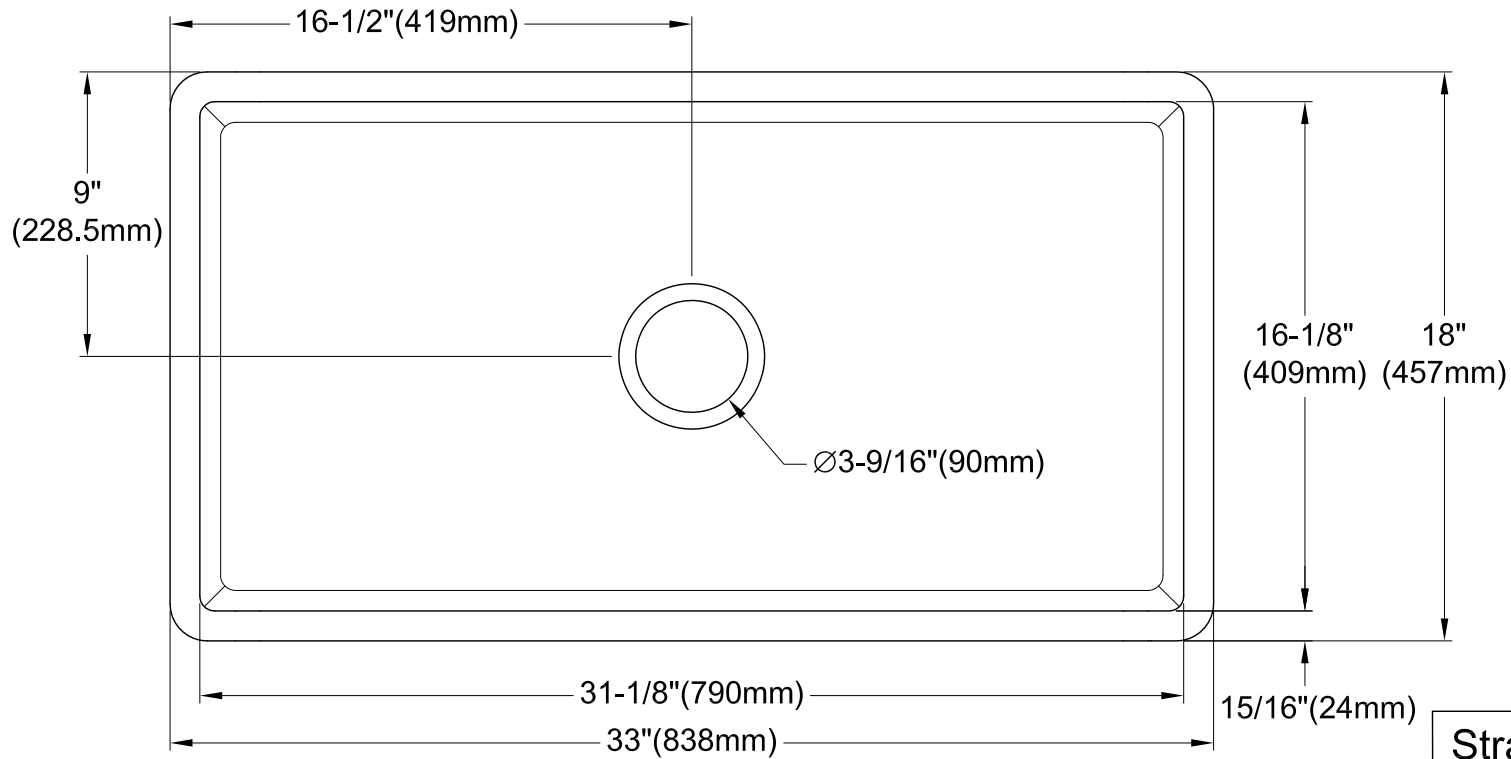

GKFA331810CD

Solid Surface White Stone Farmhouse Single Bowl Kitchen Sink

Strainer