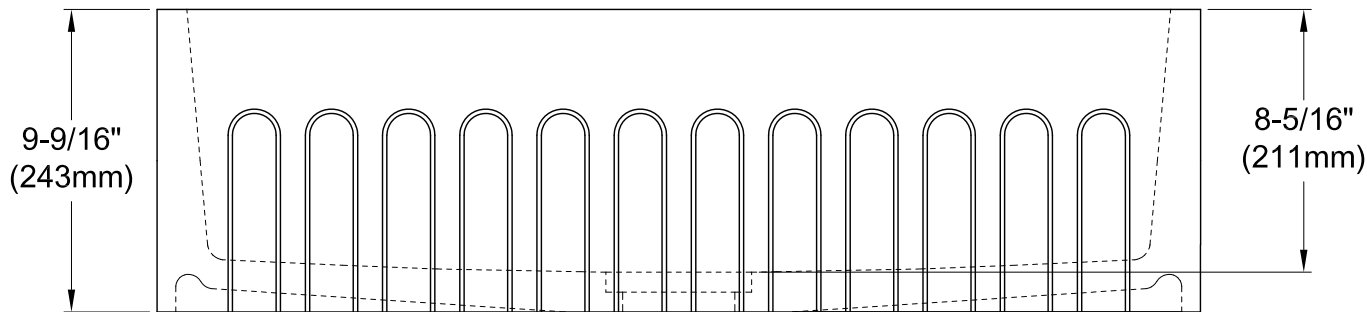

GKFA331810CD

Solid Surface White Stone Farmhouse Single Bowl Kitchen Sink

Strainer