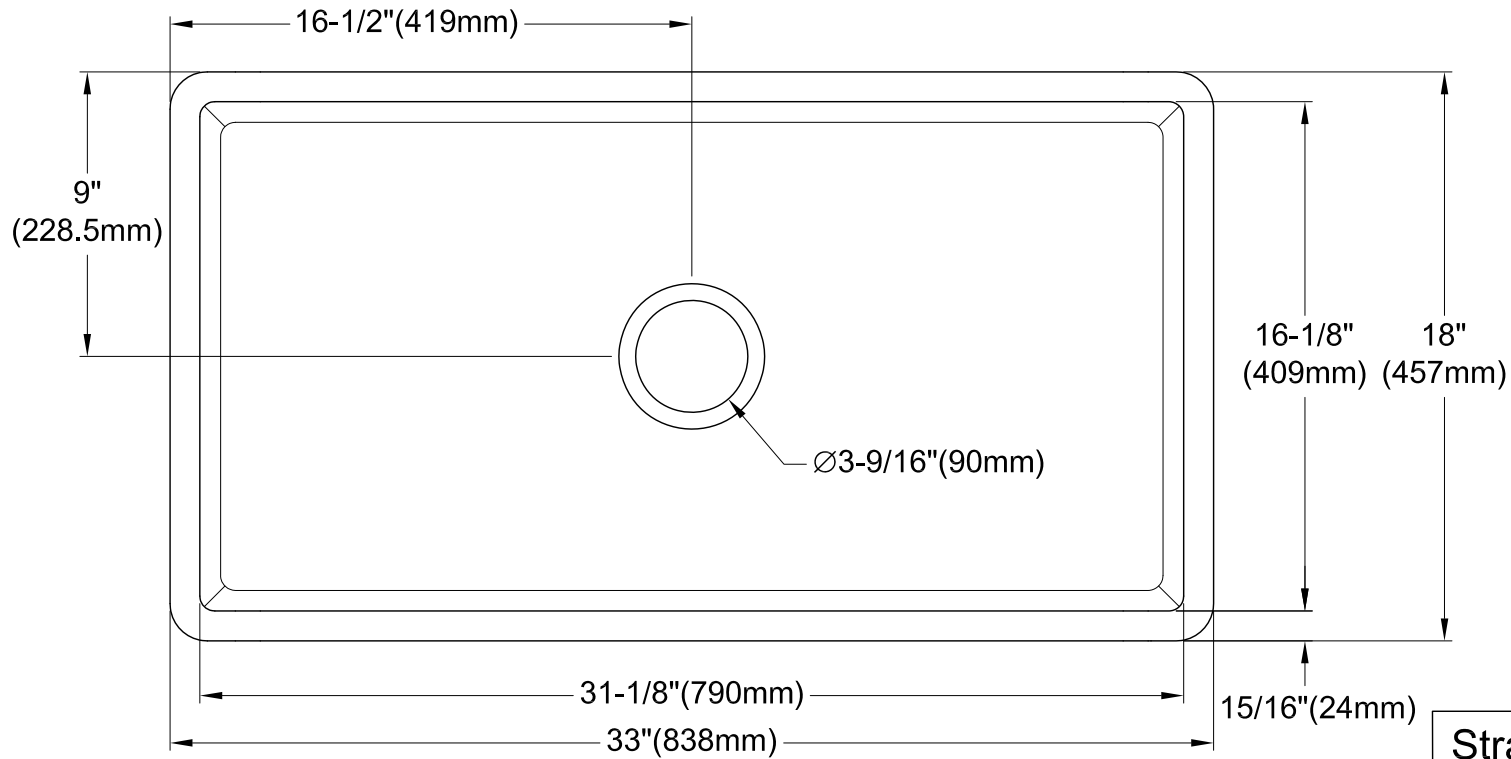

GKFA331810SQ

Solid Surface White Stone Farmhouse Single Bowl Kitchen Sink

Strainer