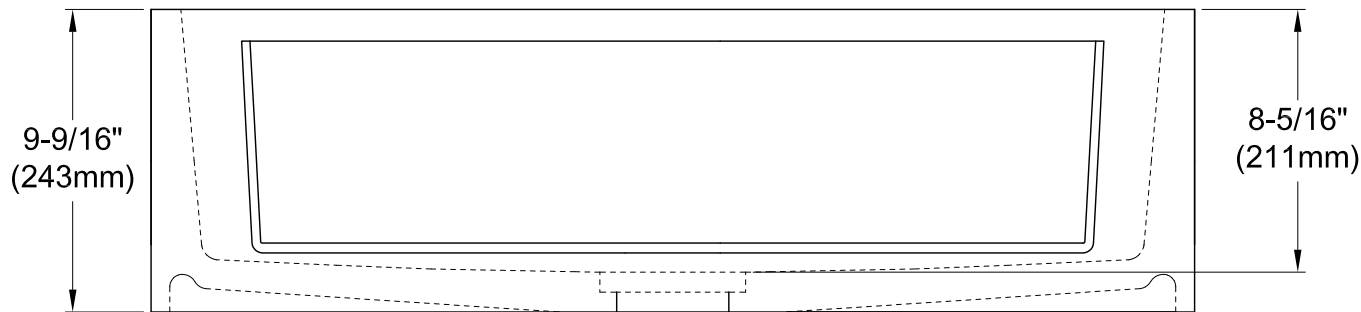

GKFA331810SQ

Solid Surface White Stone Farmhouse Single Bowl Kitchen Sink

Strainer