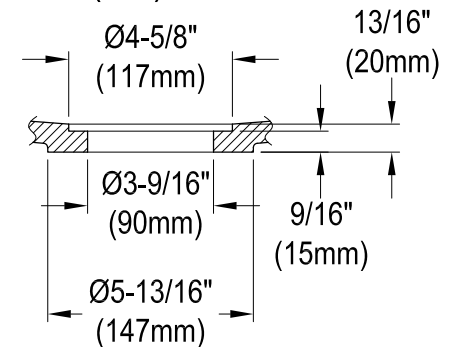

GKKA33229

Solid Surface White Stone Apron Front Farmhouse Single Bowl Kitchen Sink, (L)33" X (W)22" X (H)9"

Section B-B

Section A-A

Drain Hole Size

Scale (2:1)

GKKA33229

Strainer