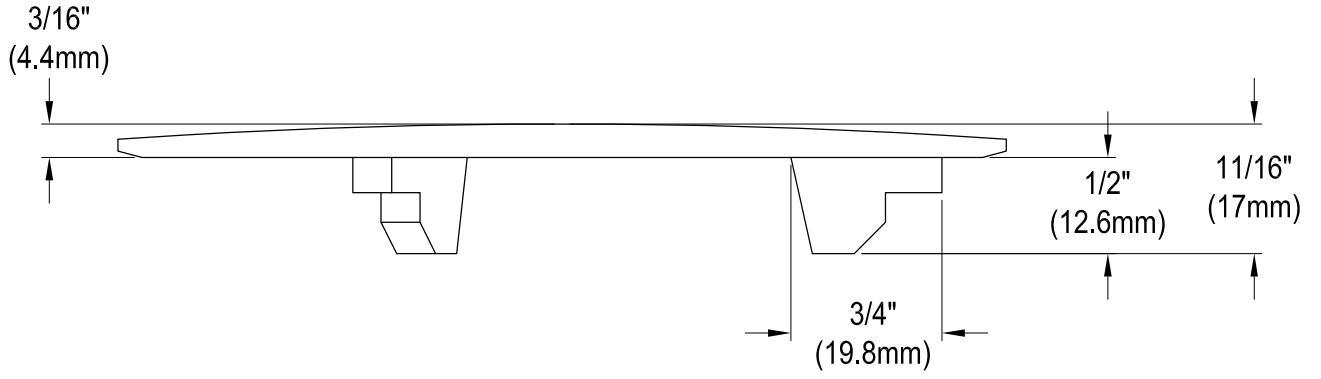

GKKA33229

Strainer Cover