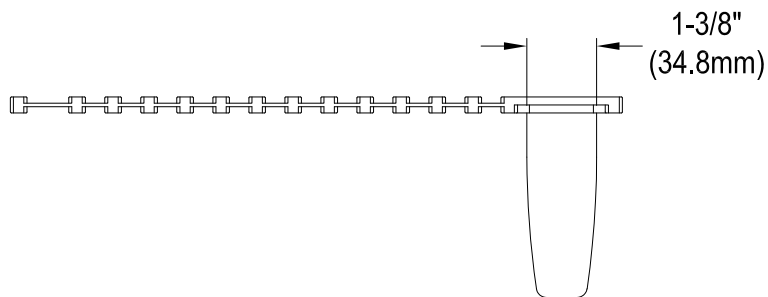

GKKA33229

Solid Surface White Stone Apron Front Farmhouse Single Bowl Kitchen Sink, (L)33" X (W)22" X (H)9"

Section B-B

Section A-A

Drain Hole Size

Scale (2:1)

GKKA33229

Strainer

GKKA33229

Strainer Cover

GKKA33229

Silicone Drying Mat

GKKA33229

Steel Roll-up Drying Rack with Silicone Coating

GKKA33229

Cutting Board