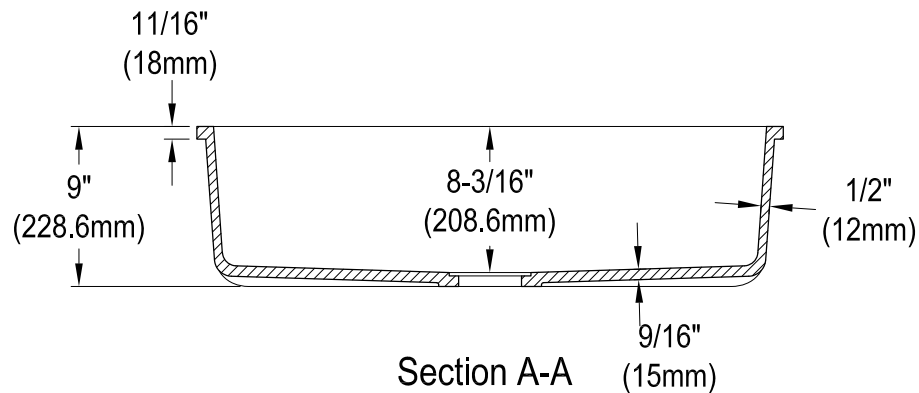

GKKA33229

Solid Surface White Stone Apron Front Farmhouse Single Bowl Kitchen Sink, (L)33" X (W)22" X (H)9"

Section B-B

Section A-A

Drain Hole Size

Scale (2:1)

GKKA33229

Strainer