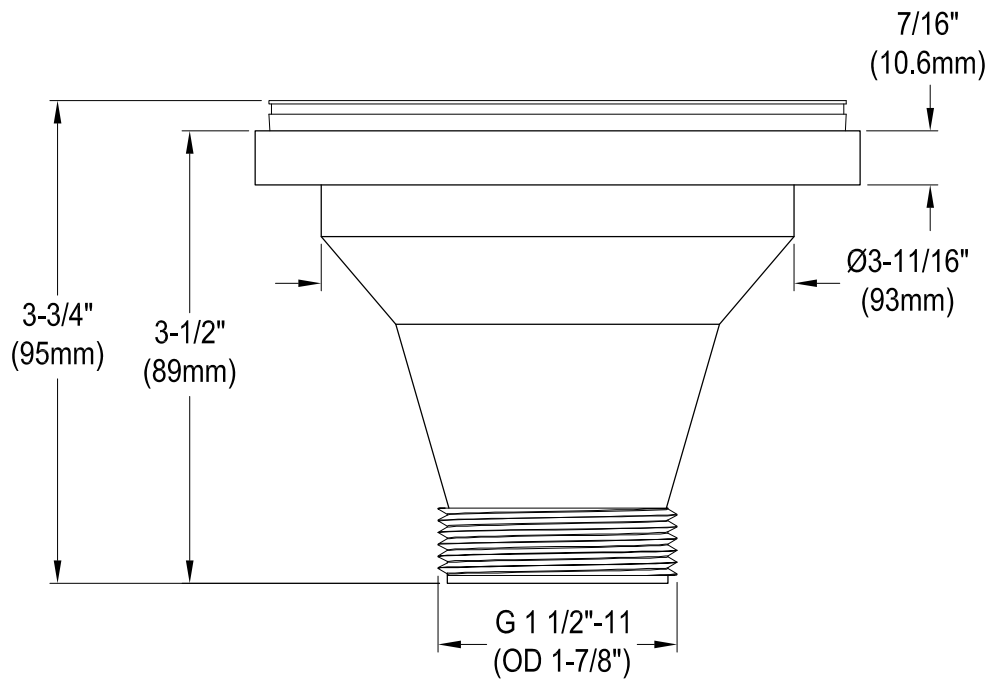

GKKA33229

Solid Surface White Stone Apron Front Farmhouse Single Bowl Kitchen Sink, (L)33" X (W)22" X (H)9"

Section B-B

Section A-A

Drain Hole Size

Scale (2:1)

GKKA33229

Strainer