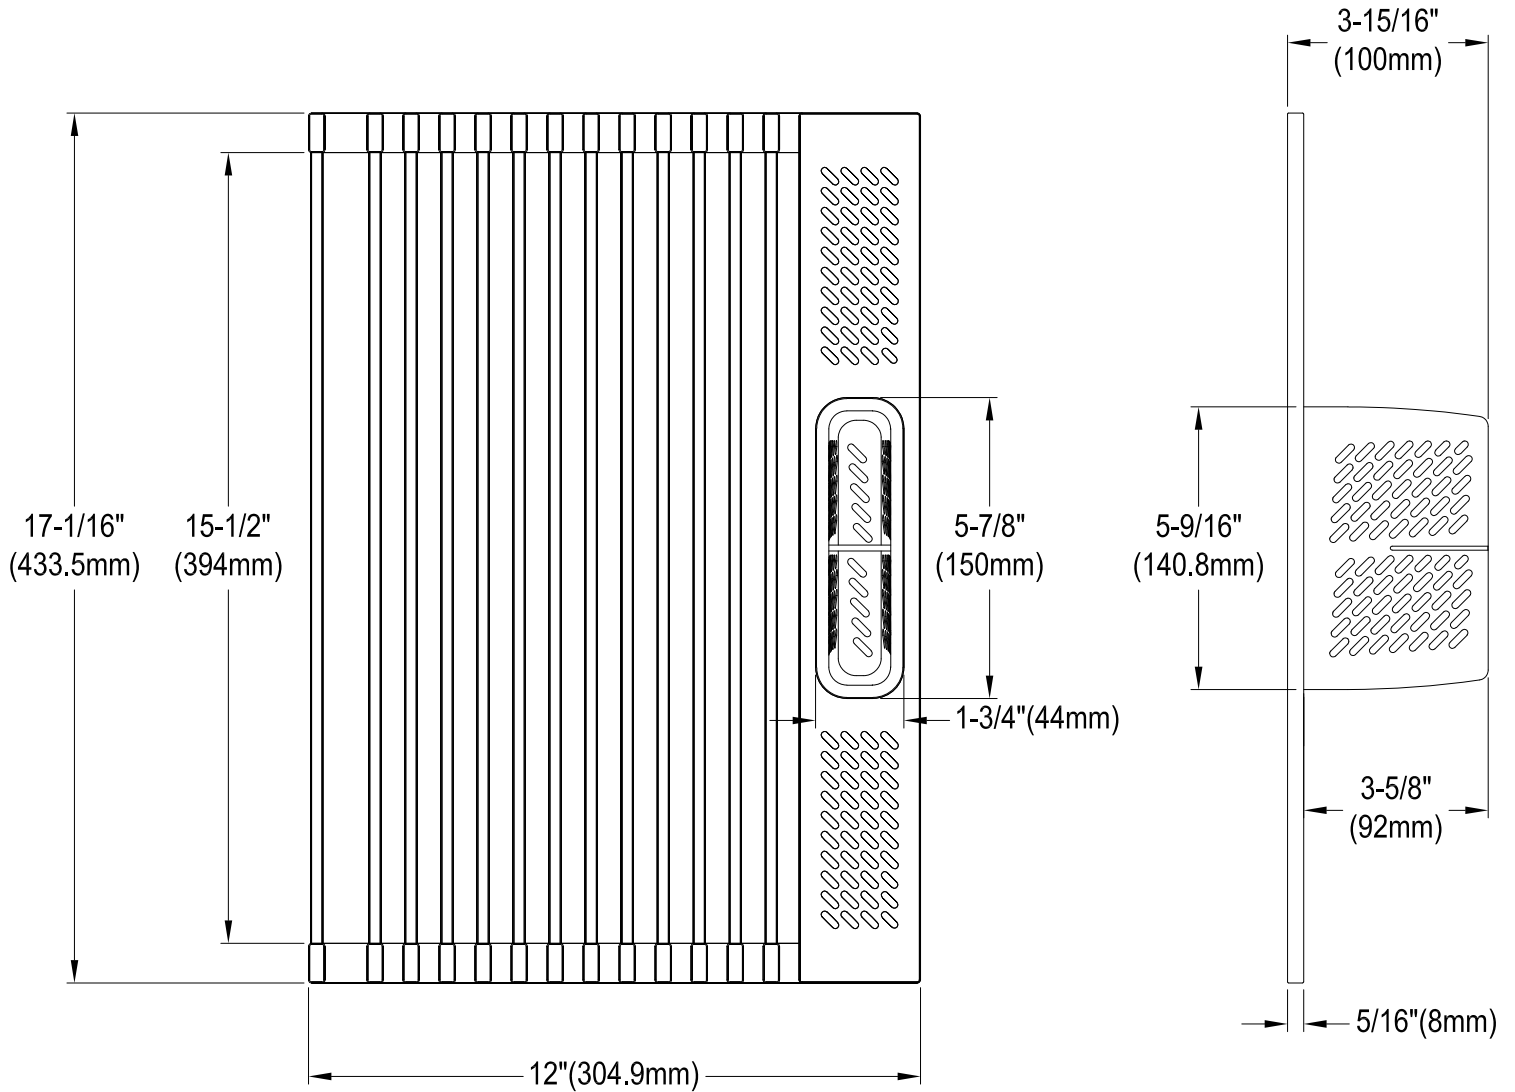

GKKA33229

Steel Roll-up Drying Rack with Silicone Coating