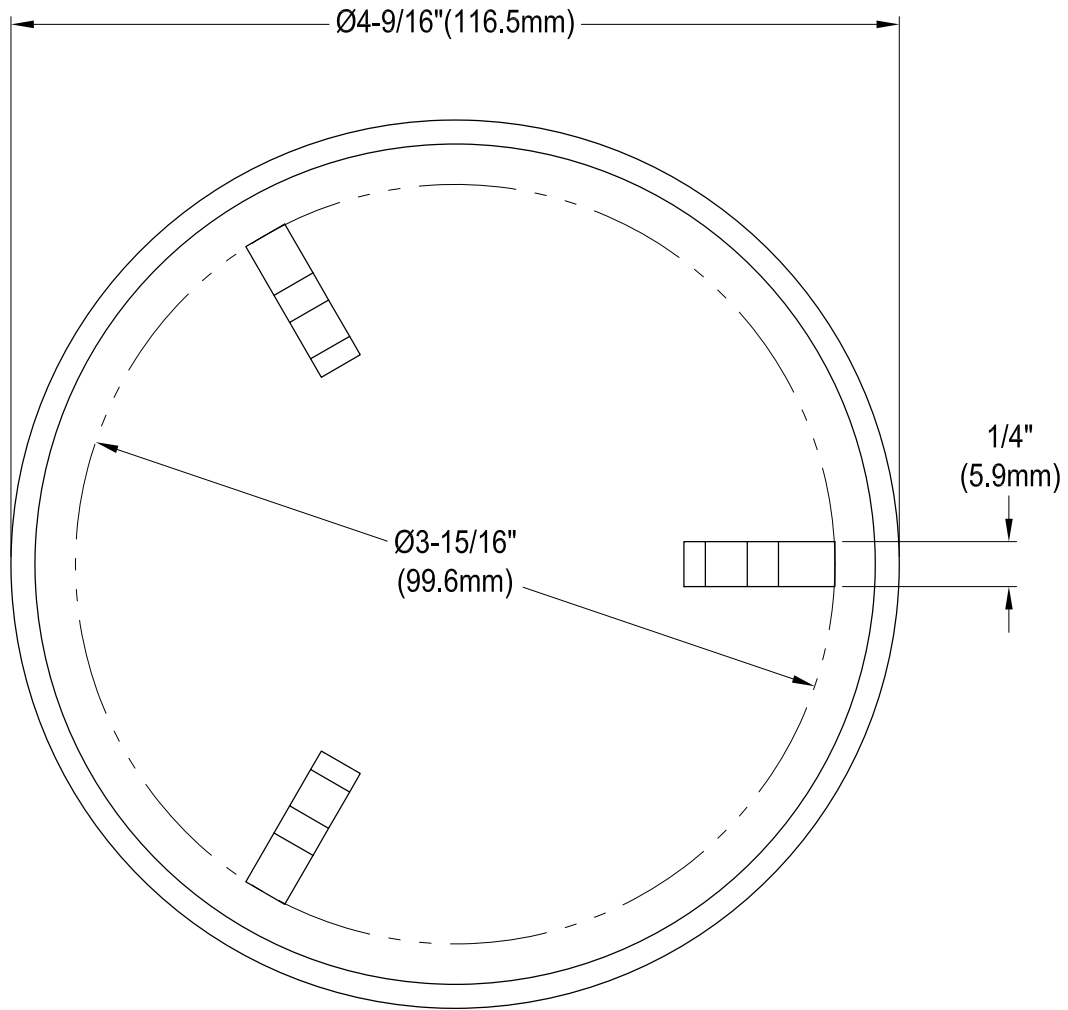

GKKA33229

Strainer Cover