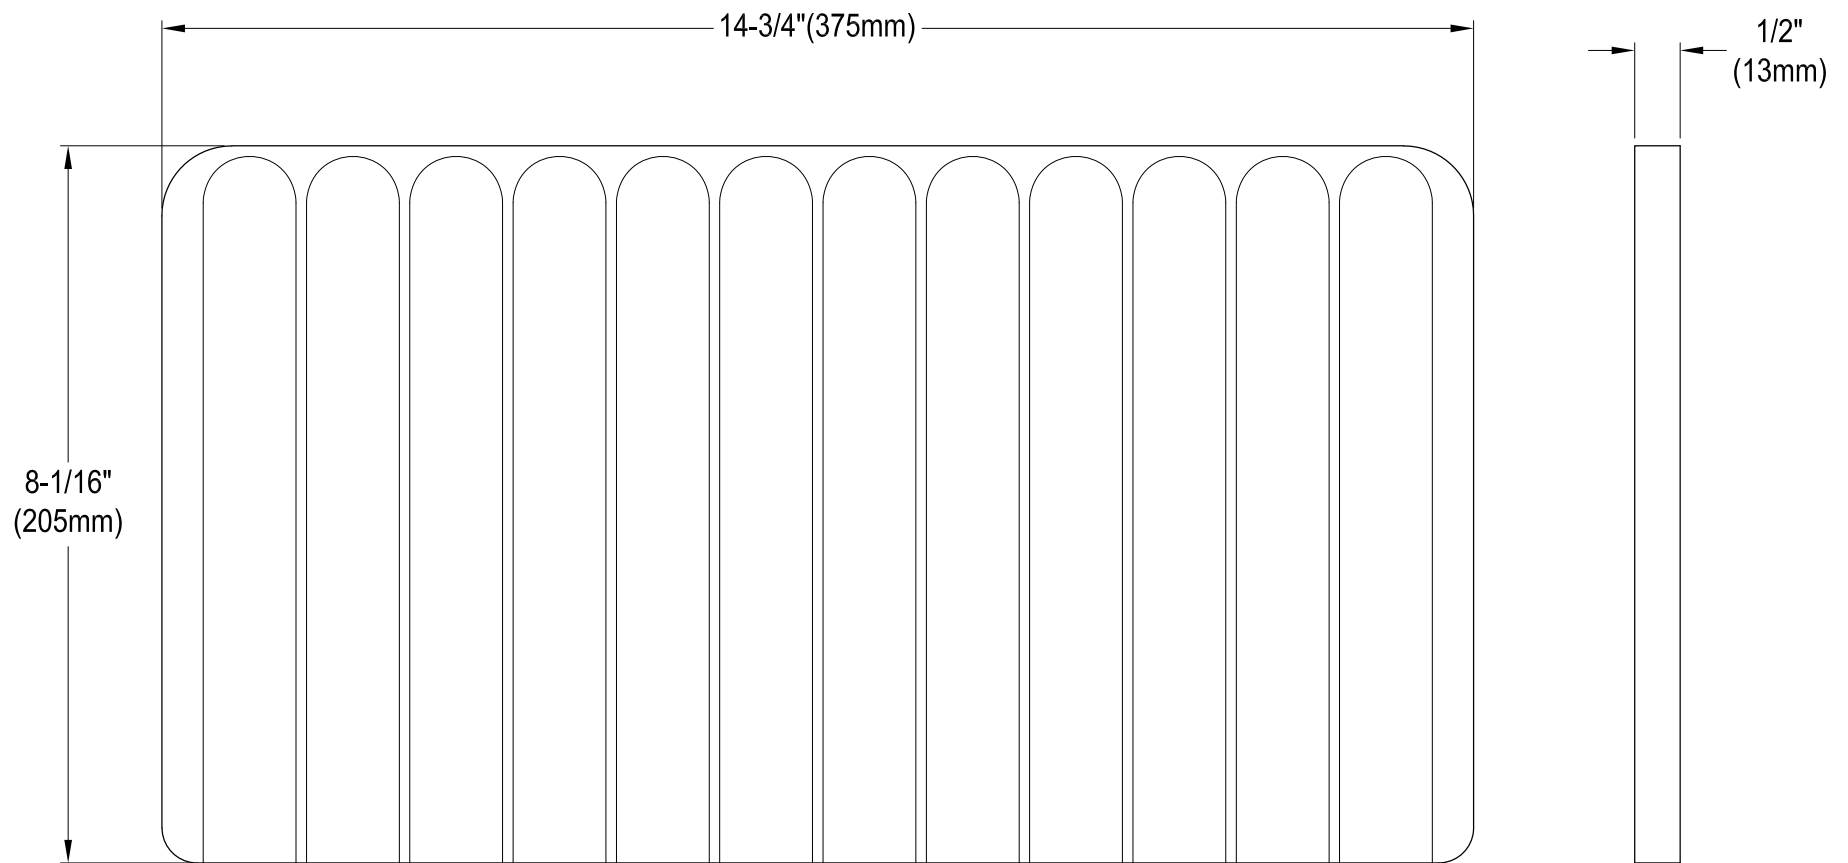

GKKA33229

Silicone Drying Mat