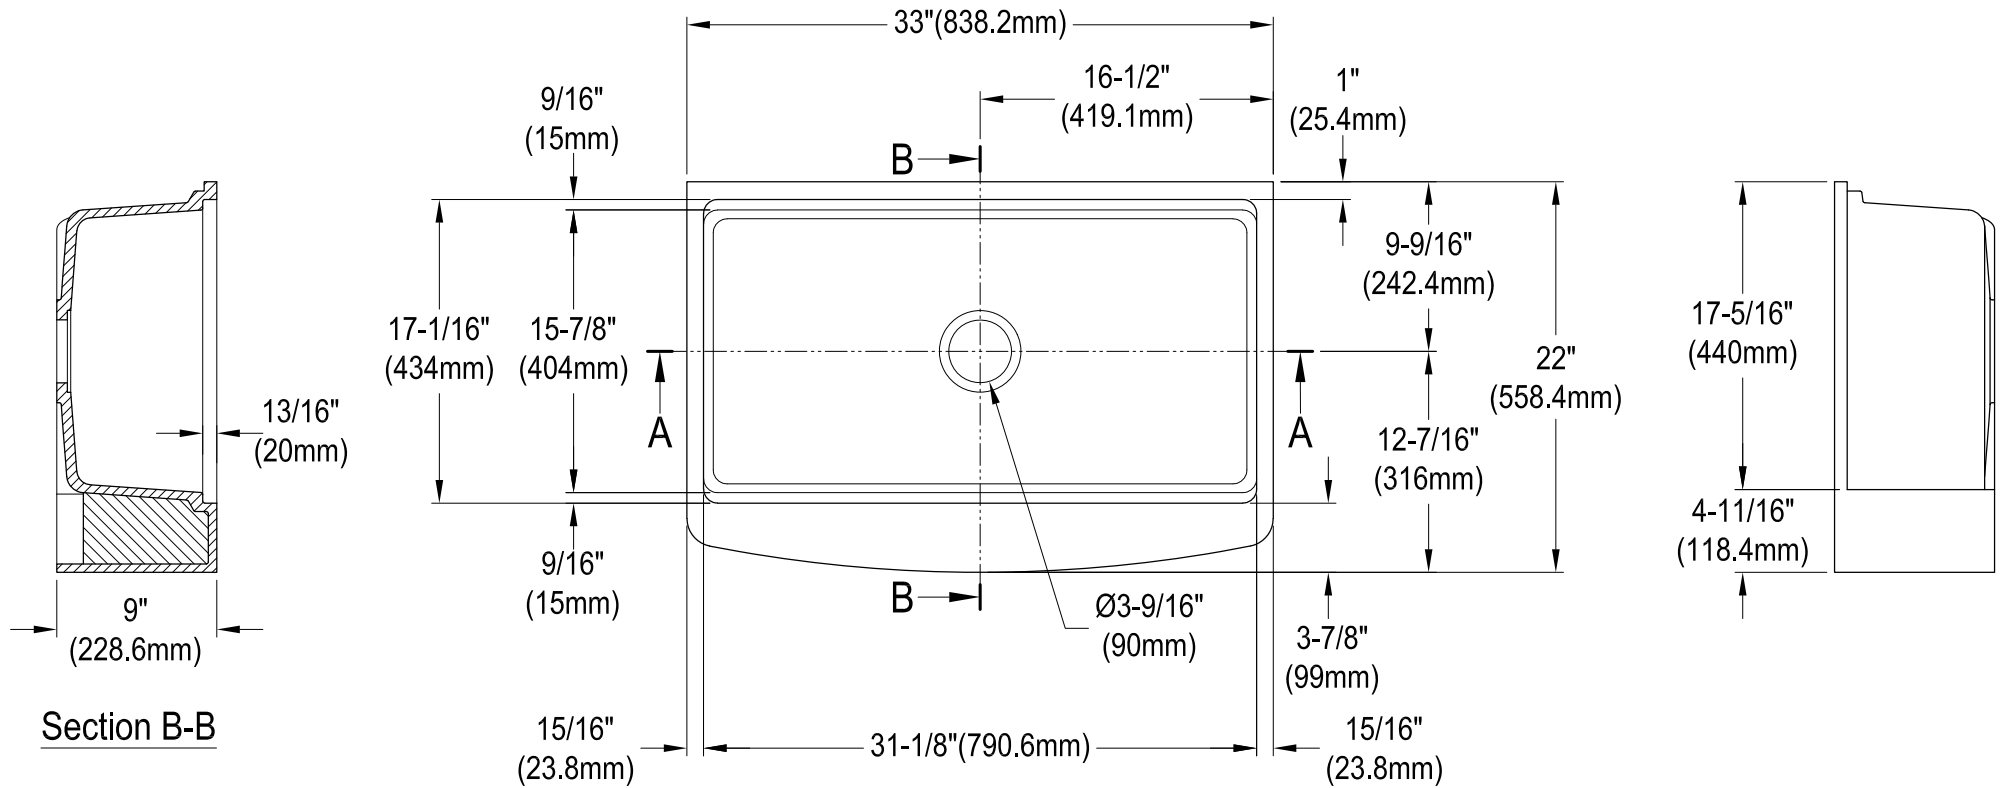

GKKA33229

Solid Surface White Stone Apron Front Farmhouse Single Bowl Kitchen Sink, (L)33" X (W)22" X (H)9"

Section B-B

Section A-A

Drain Hole Size

Scale (2:1)

GKKA33229

Strainer