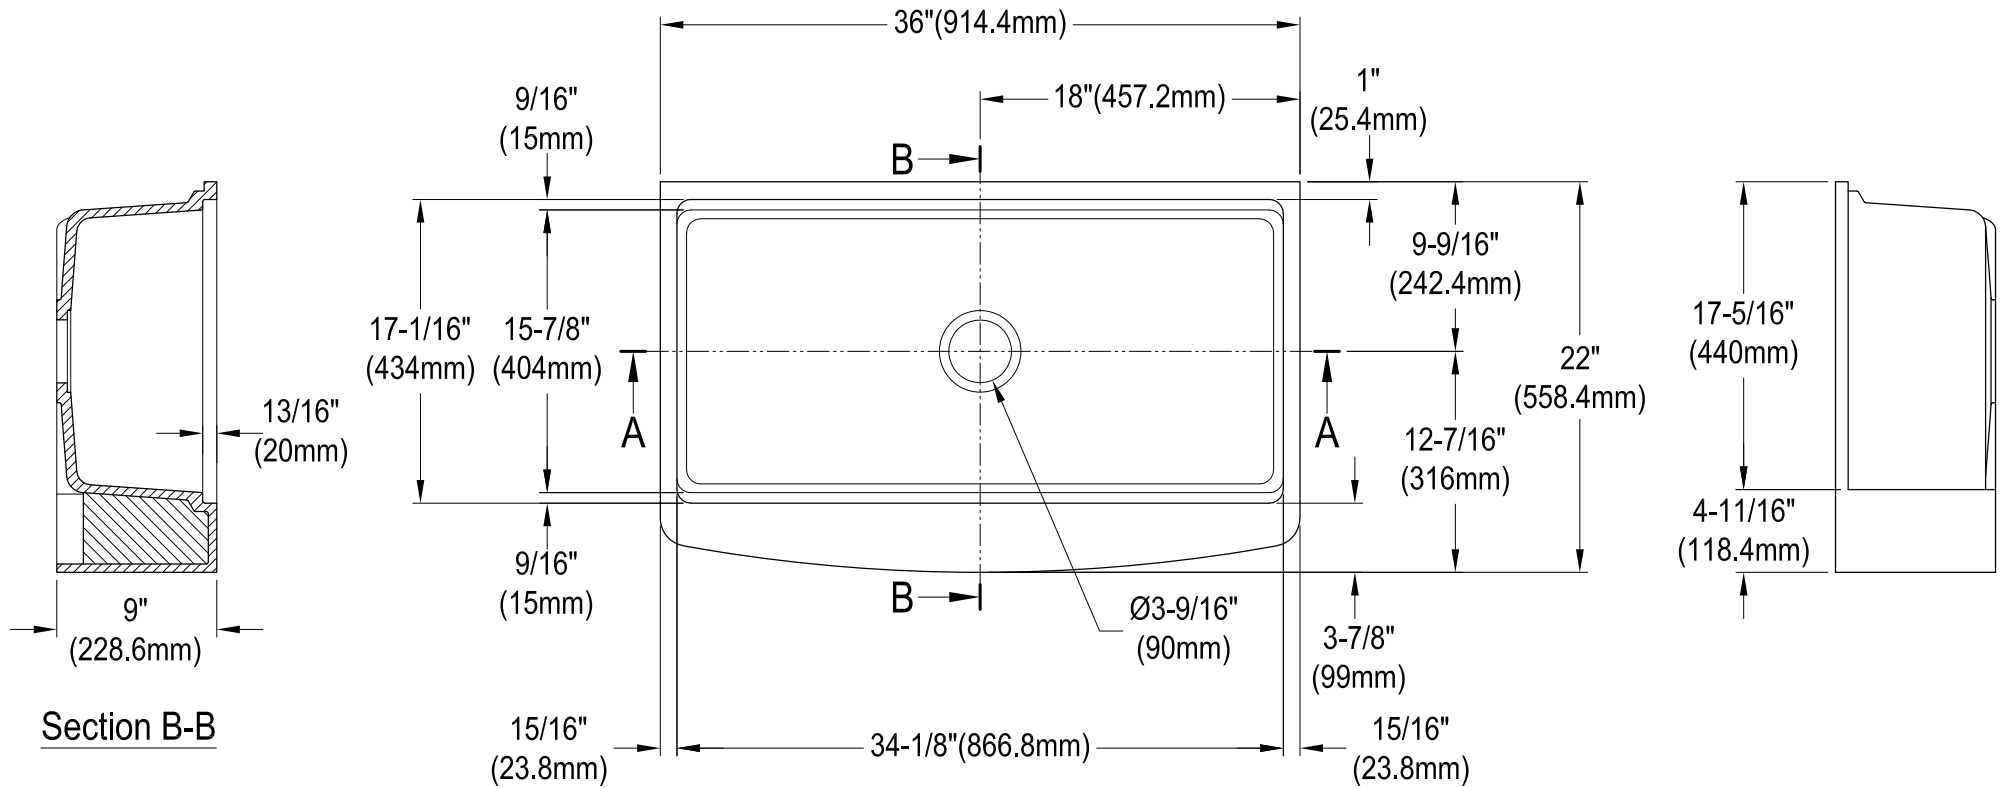

# GKKA36229

Solid Surface White Stone Apron Front Farmhouse Single Bowl Kitchen Sink, (L)36" X (W)22" X (H)9"

Section B-B

Section A-A

## Drain Hole Size

Scale (2:1)