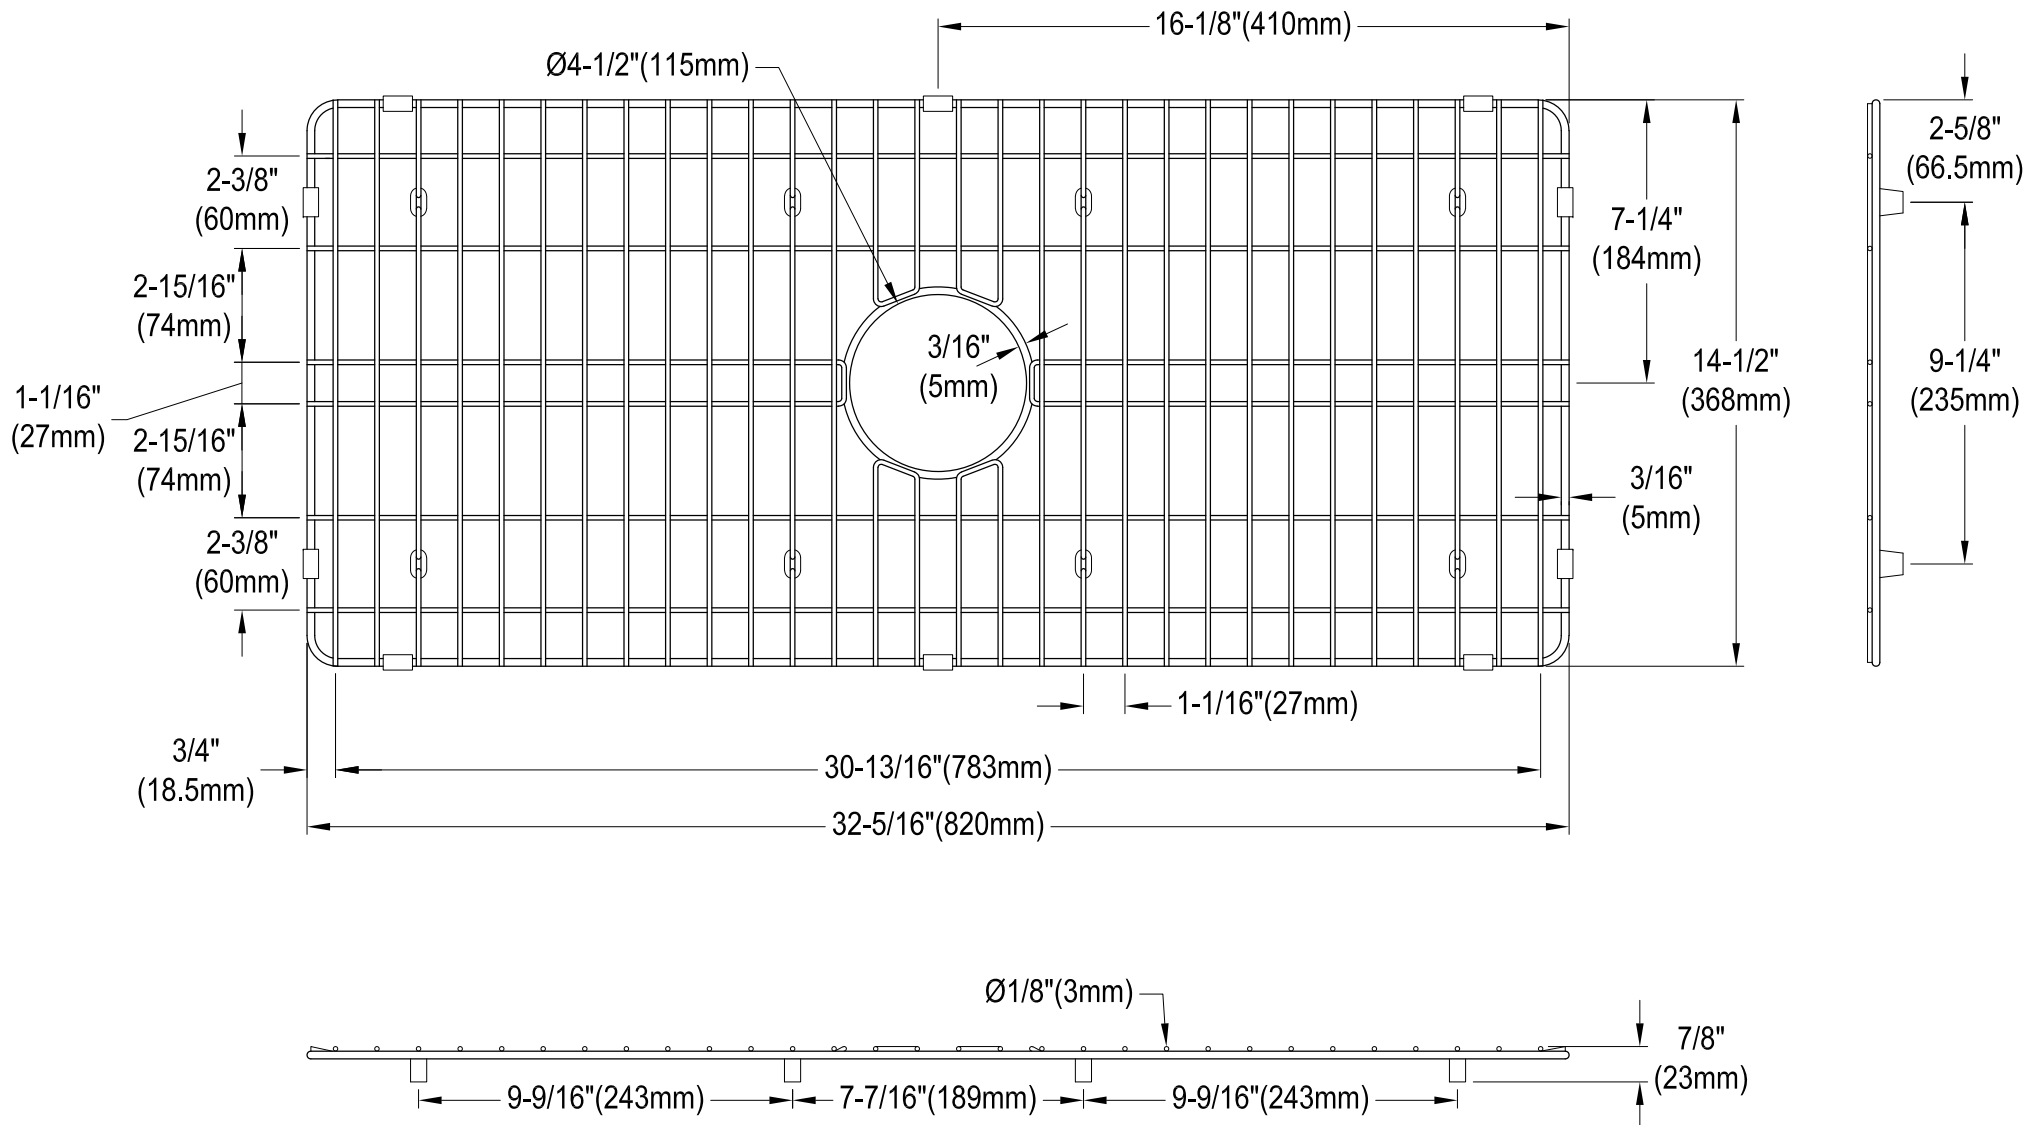

GKKA36229

Grid