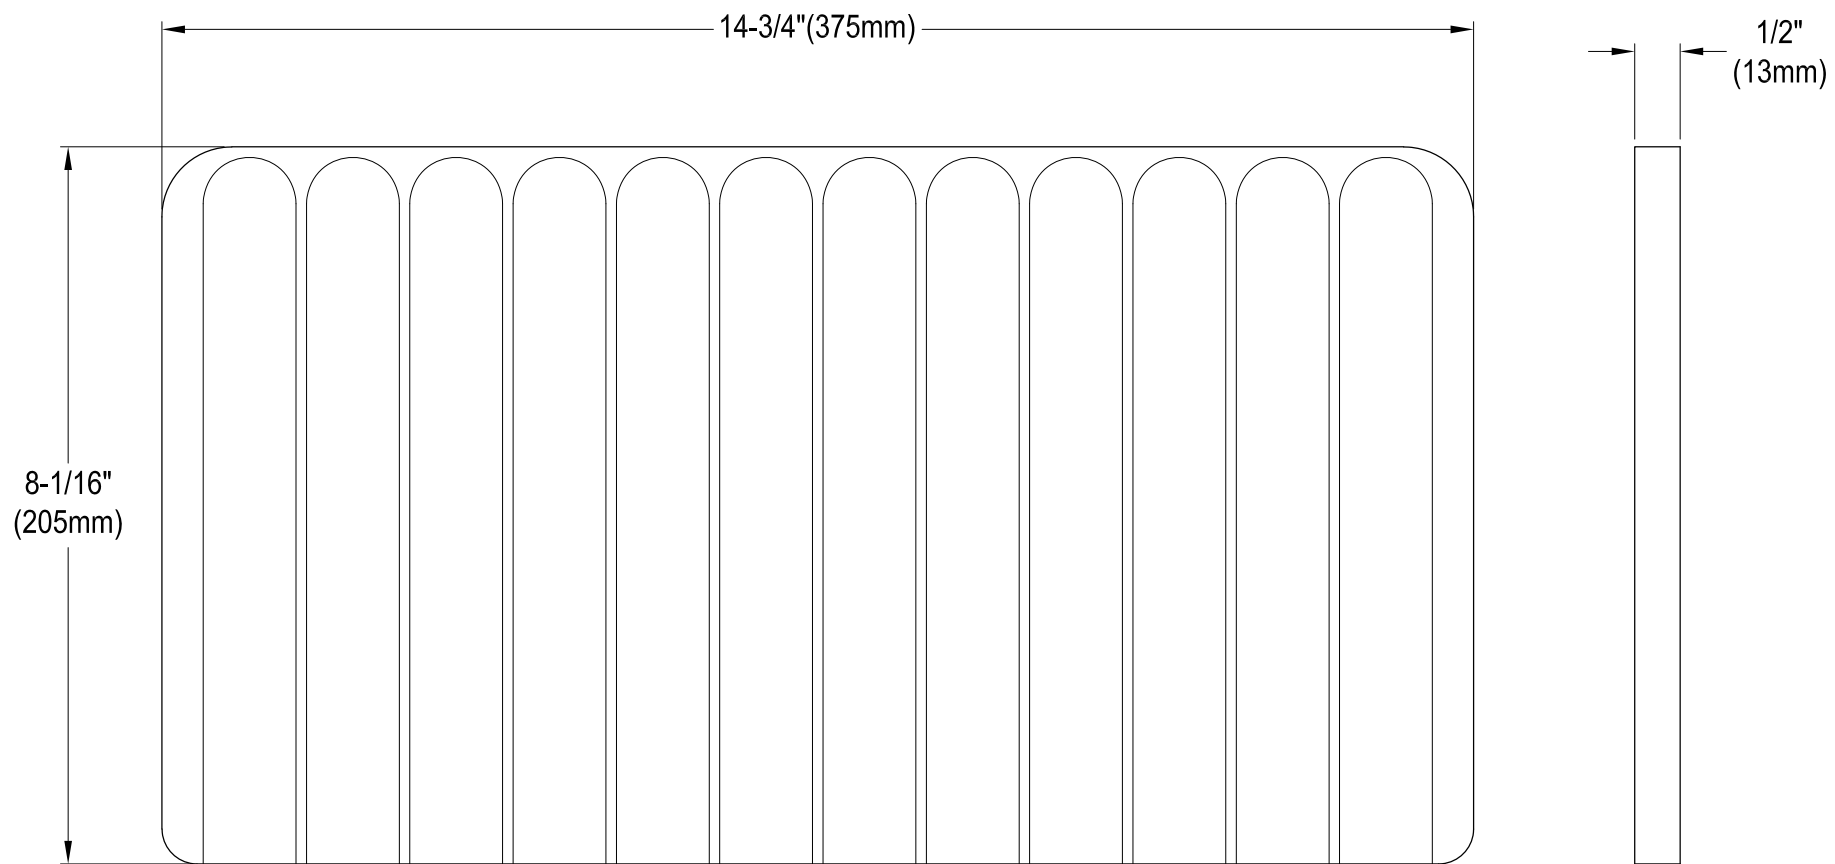

GKKA36229

Silicone Drying Mat