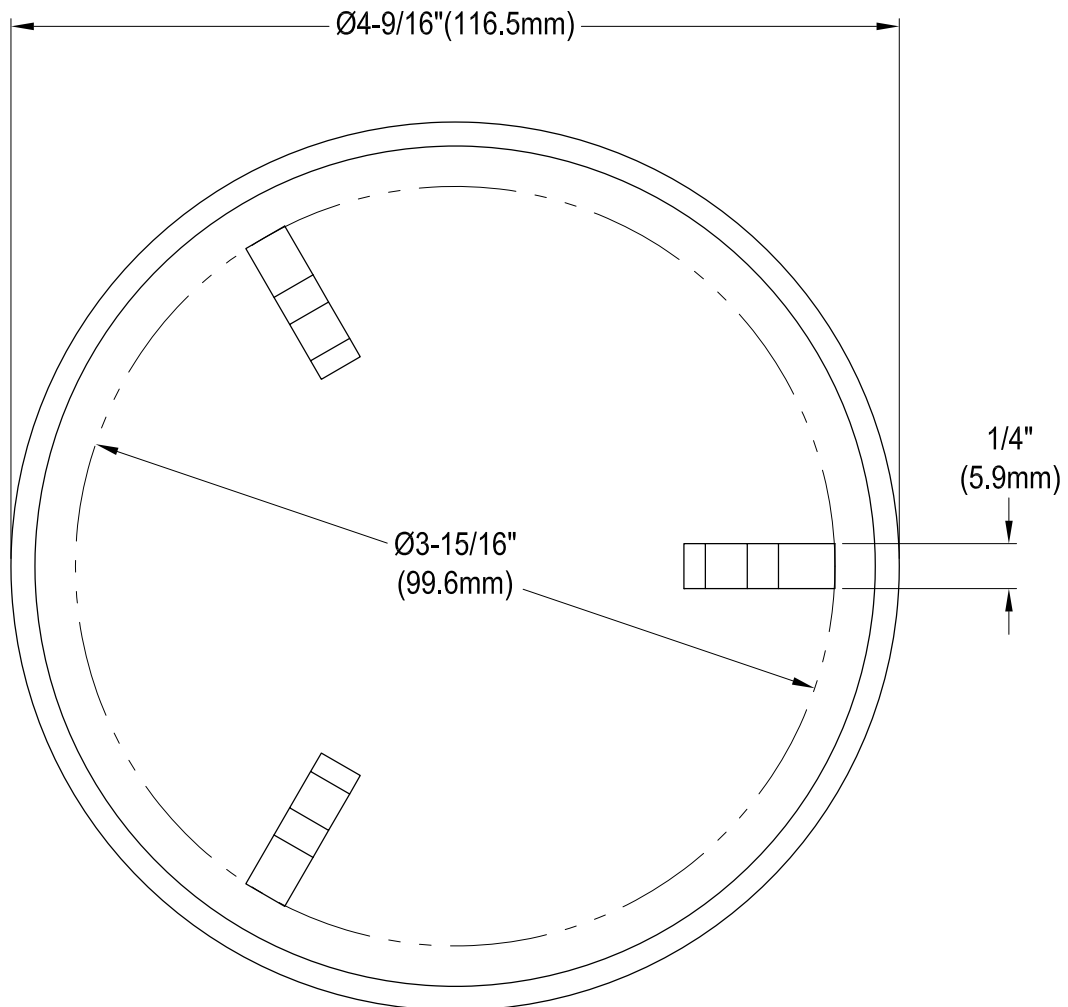

GKKA36229

Strainer Cover