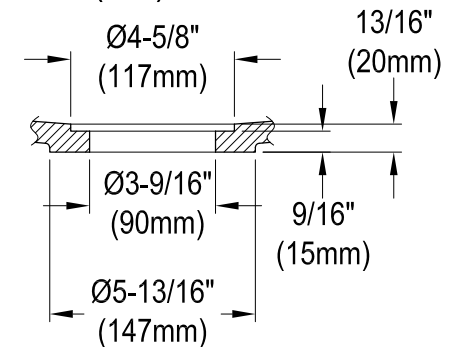

# GKKA36229

Solid Surface White Stone Apron Front Farmhouse Single Bowl Kitchen Sink, (L)36" X (W)22" X (H)9"

Section B-B

Section A-A

## Drain Hole Size

Scale (2:1)