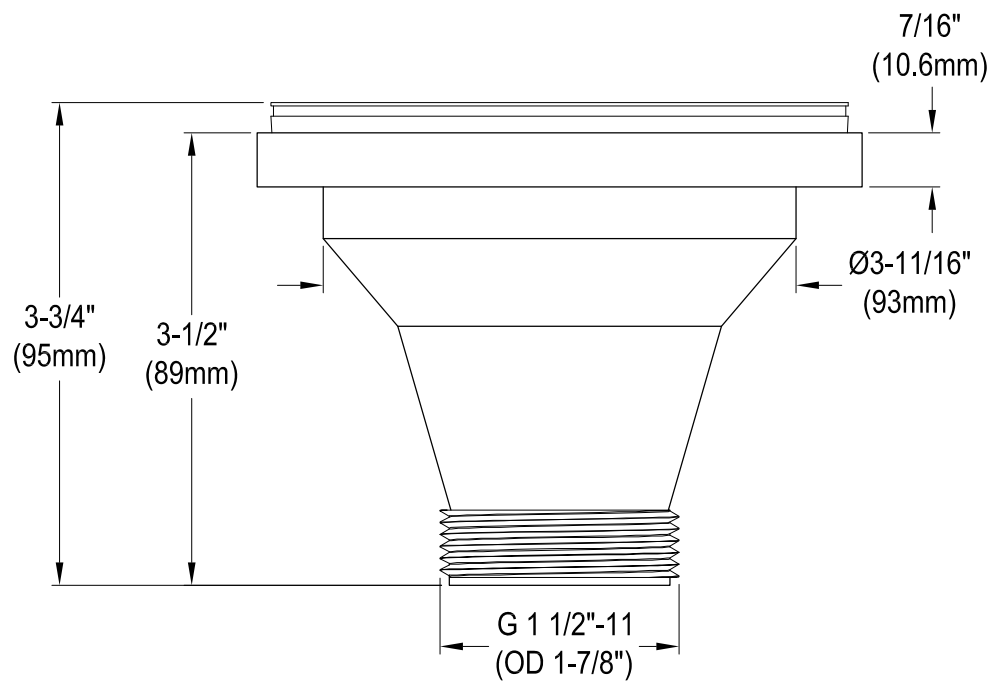

GKKA36229

Strainer