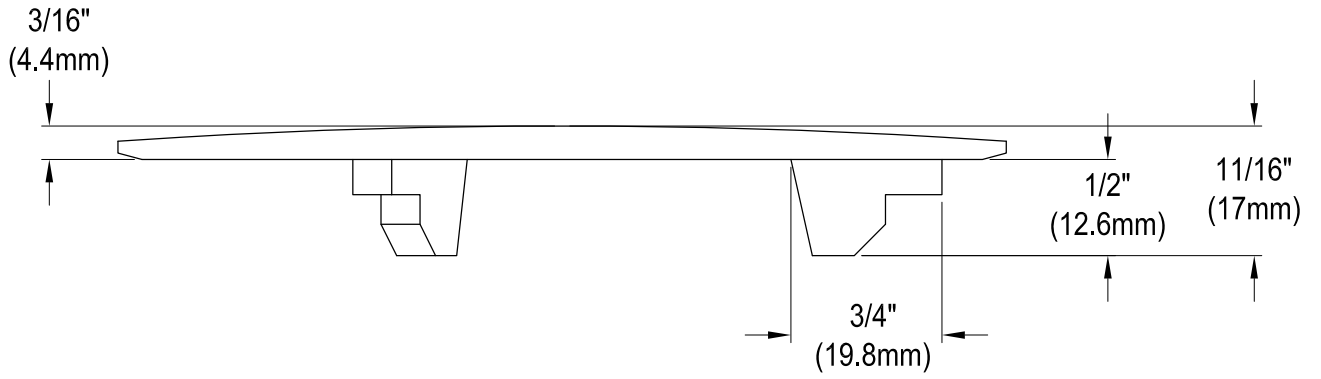

GKKA36229

Strainer Cover