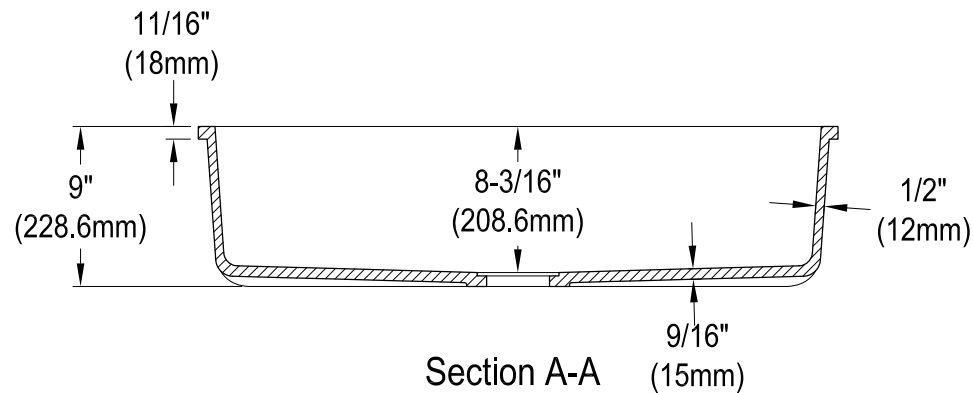

# GKKA36229

Solid Surface White Stone Apron Front Farmhouse Single Bowl Kitchen Sink, (L)36" X (W)22" X (H)9"

Section B-B

Section A-A

## Drain Hole Size

Scale (2:1)