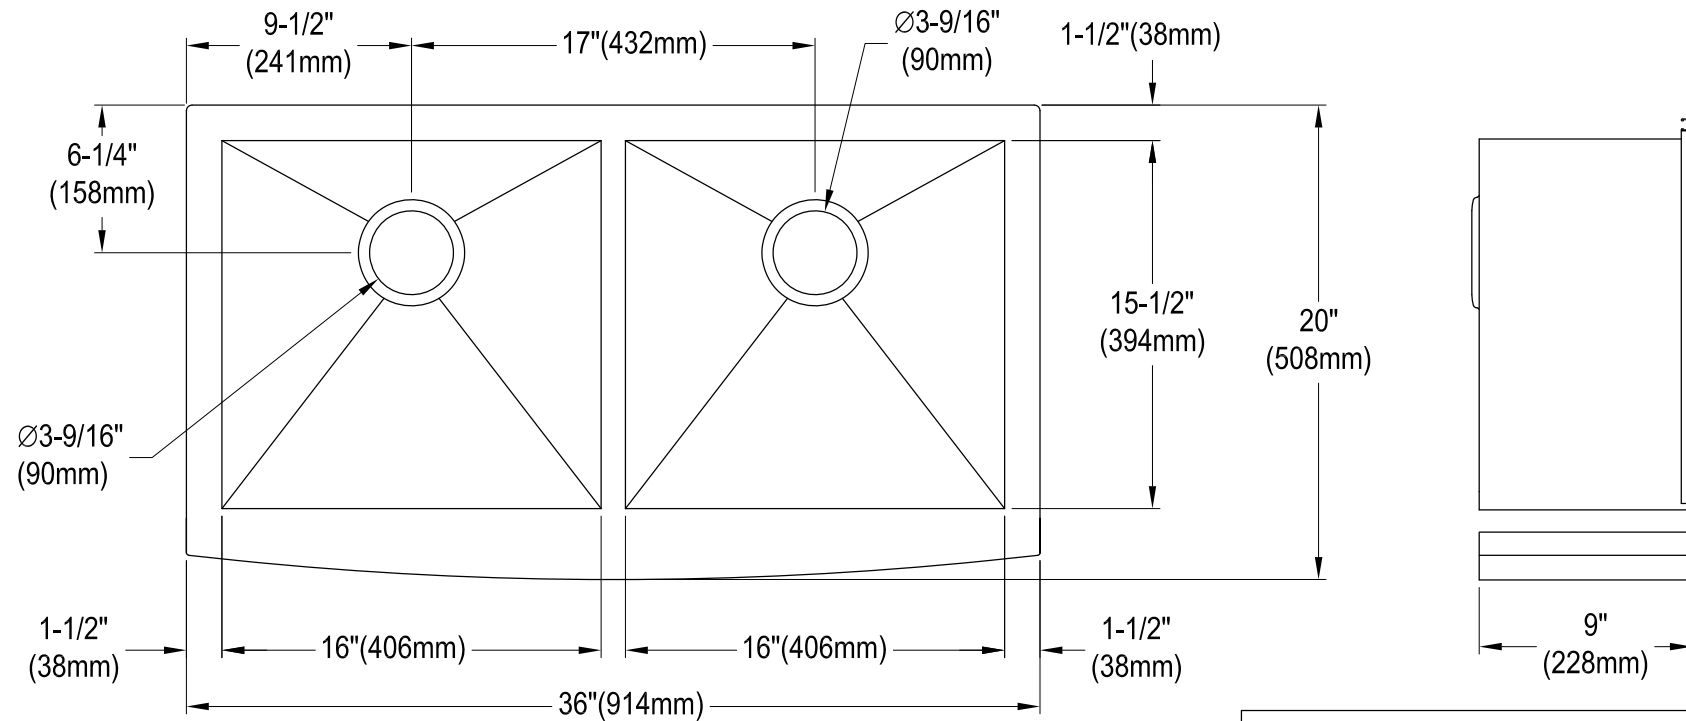

GKTDF36209

Stainless Steel Farmhouse Self-Rimming Double Bowl Kitchen Sink, (L)36" X (W)20" X (D)9-5/16"

	Depth	SS Type	Thickness
Sink Body	9-5/16"	18-10 304 Grade	1.05mm(18G)
Front Apron	9"	18-10 304 Grade	1.05mm(18G)