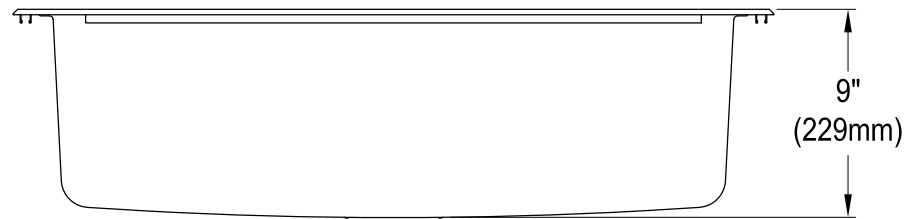

GKTS332290

Stainless Steel Self-Rimming Single Bowl Kitchen Sink, 4 Hole, (L)33-1/16" X (W)22-1/16" X (D)9"

Depth	SS Type	Thickness
9"	18-10 304 Grade	1.05mm(18G)

Drain Hole Size

Scale 2:1