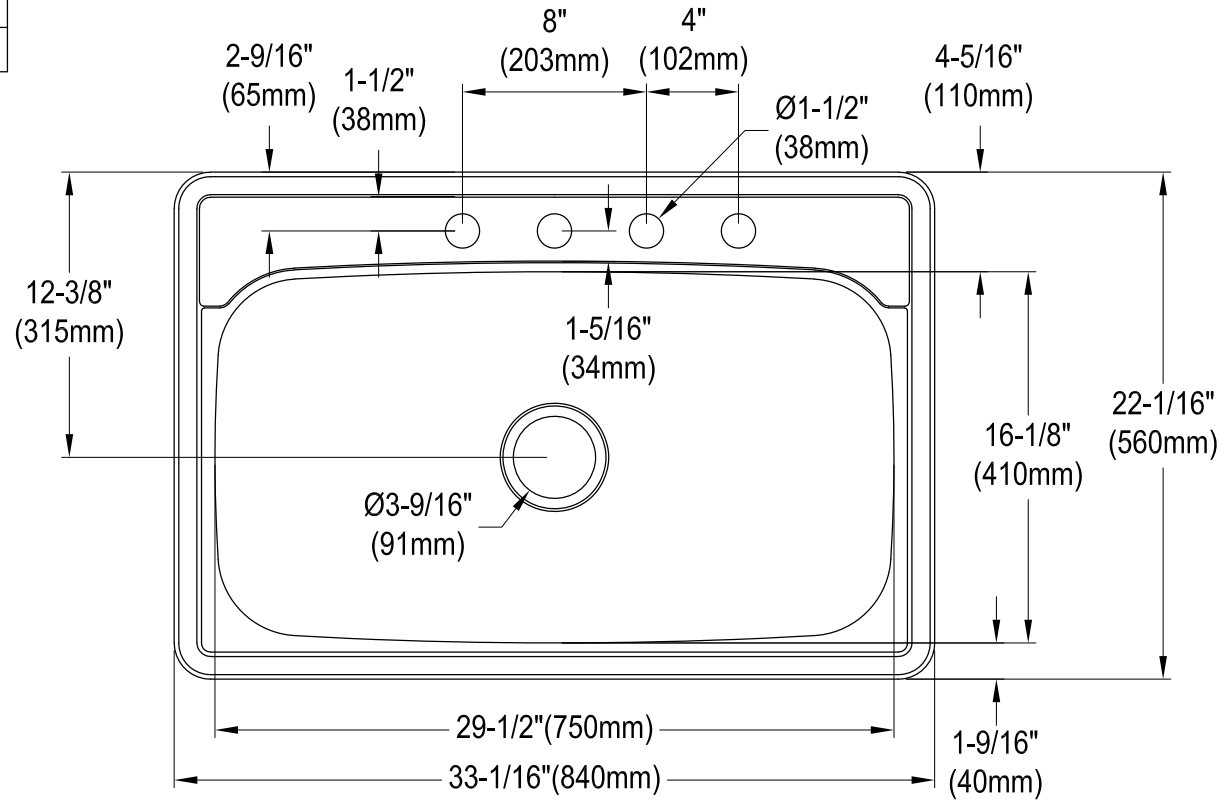

GKTS332290

Stainless Steel Self-Rimming Single Bowl Kitchen Sink, 4 Hole, (L)33-1/16" X (W)22-1/16" X (D)9"

Depth	SS Type	Thickness
9"	18-10 304 Grade	1.05mm(18G)

Drain Hole Size

Scale 2:1