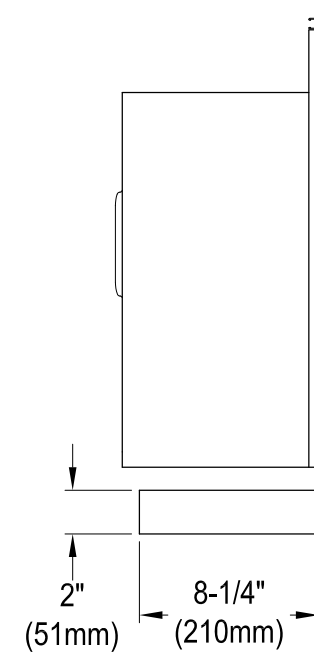

GKTSF302494

Stainless Steel Farmhouse Self-Rimming Single Bowl Kitchen Sink, 4 Holes, (L)29-3/4" X (W)24-5/16" X (D)9-5/16"

	Depth	SS Type	Thickness
Sink Body	9-5/16"	18-10 304 Grade	1.05mm(18G)
Front Apron	9-5/16"	18-10 304 Grade	1.05mm(18G)

Drain Hole Size

Scale (2:1)