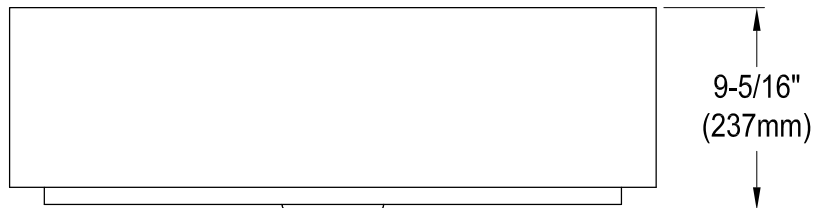

GKTSF302494

Stainless Steel Farmhouse Self-Rimming Single Bowl Kitchen Sink, 4 Holes, (L)29-3/4" X (W)24-5/16" X (D)9-5/16"

	Depth	SS Type	Thickness
Sink Body	9-5/16"	18-10 304 Grade	1.05mm(18G)
Front Apron	9-5/16"	18-10 304 Grade	1.05mm(18G)

Drain Hole Size

Scale (2:1)