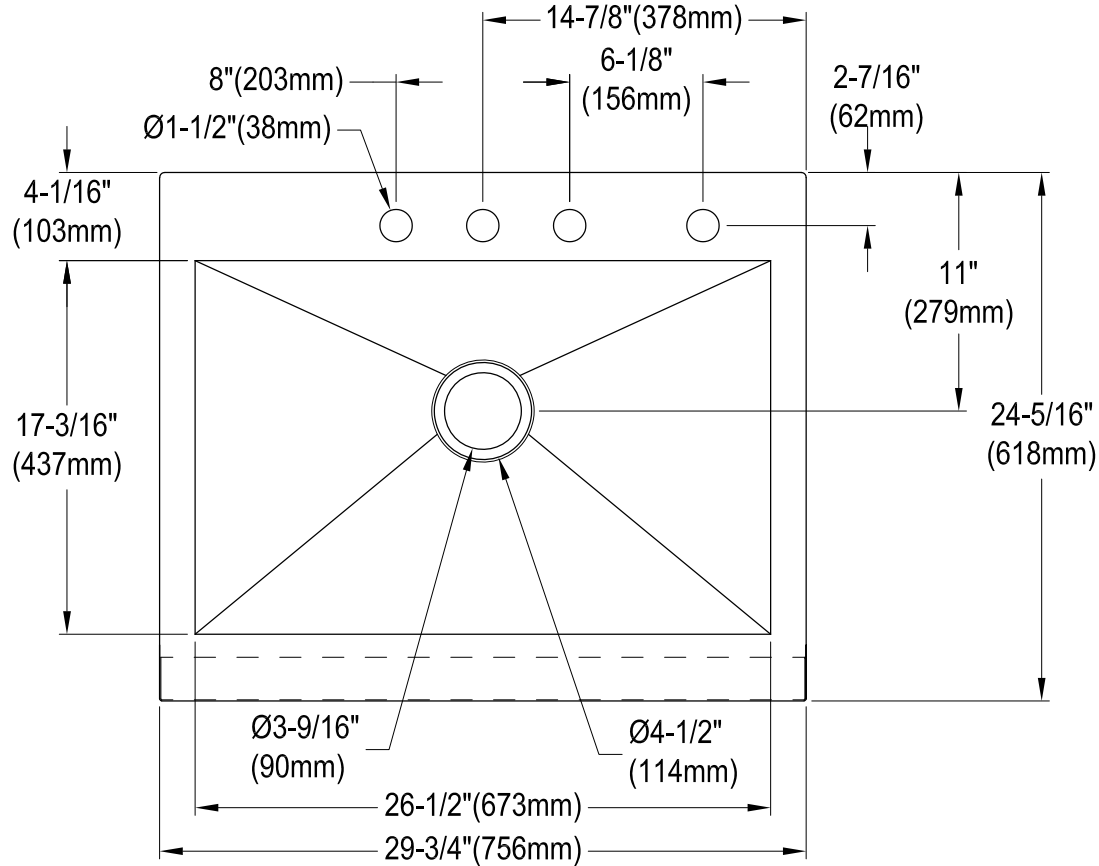

GKTSF302494

Stainless Steel Farmhouse Self-Rimming Single Bowl Kitchen Sink, 4 Holes, (L)29-3/4" X (W)24-5/16" X (D)9-5/16"

	Depth	SS Type	Thickness
Sink Body	9-5/16"	18-10 304 Grade	1.05mm(18G)
Front Apron	9-5/16"	18-10 304 Grade	1.05mm(18G)

Drain Hole Size

Scale (2:1)