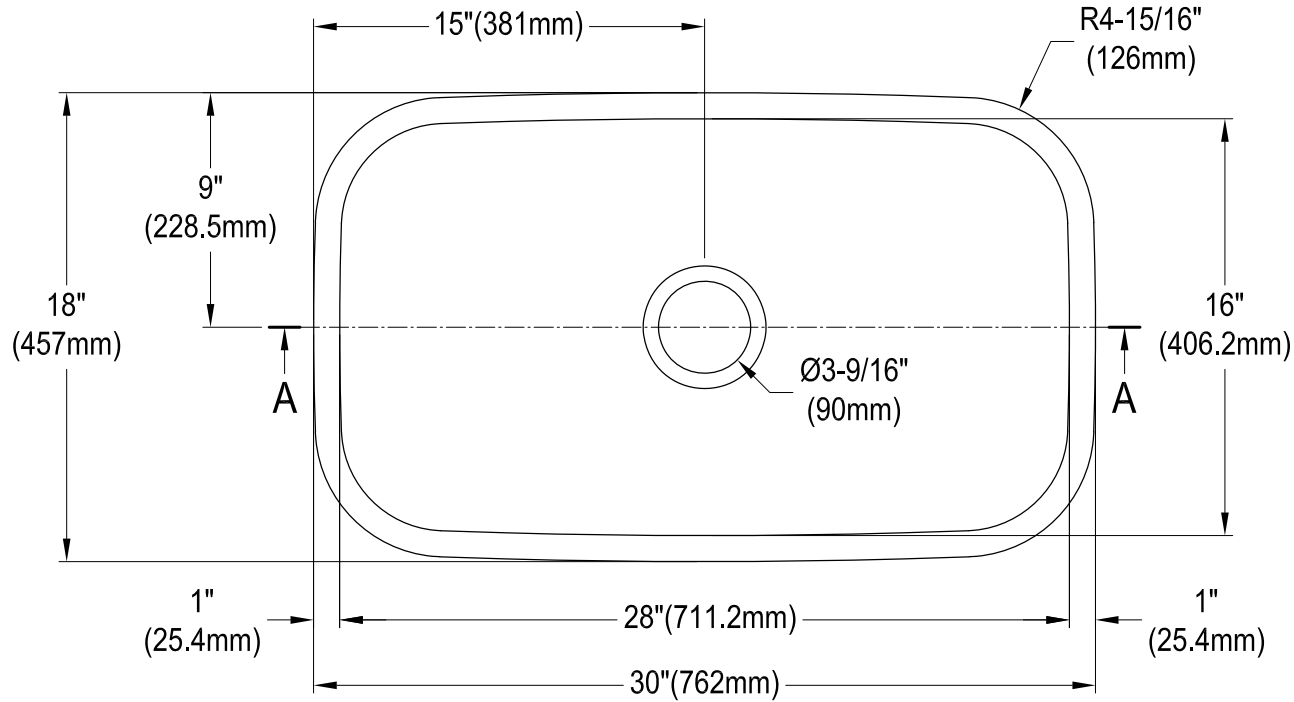

GKUS3018

Stainless Steel Undermount Single Bowl Kitchen Sink, (L)30" X (W)18" X (H)10-1/4"

Bowl Depth	SS Type	Thickness
10"	18-10 304 Grade	1.03mm(18G)

Drain Hole Size

Scale (2:1)

Section A-A