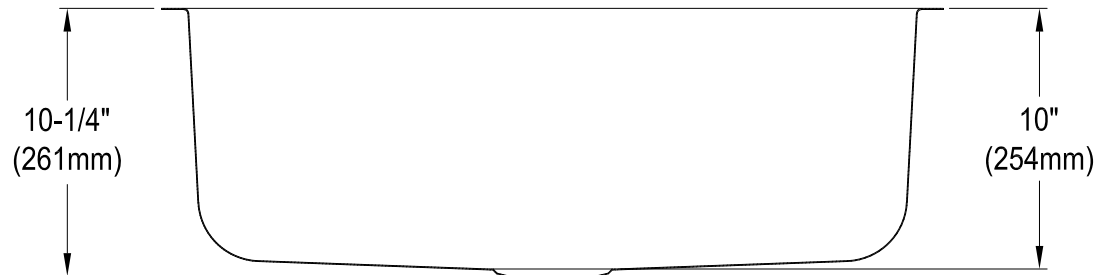

GKUS3018

Stainless Steel Undermount Single Bowl Kitchen Sink, (L)30" X (W)18" X (H)10-1/4"

Bowl Depth	SS Type	Thickness
10"	18-10 304 Grade	1.03mm(18G)

Drain Hole Size

Scale (2:1)

Section A-A