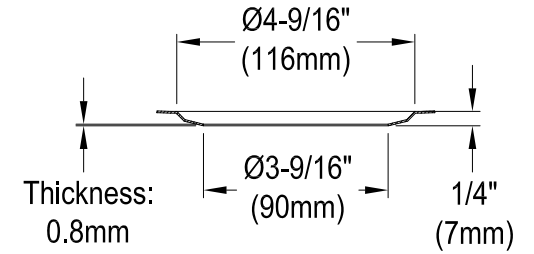

GKUS3018

Stainless Steel Undermount Single Bowl Kitchen Sink, (L)30" X (W)18" X (H)10-1/4"

Bowl Depth	SS Type	Thickness
10"	18-10 304 Grade	1.03mm(18G)

Drain Hole Size

Scale (2:1)

Section A-A