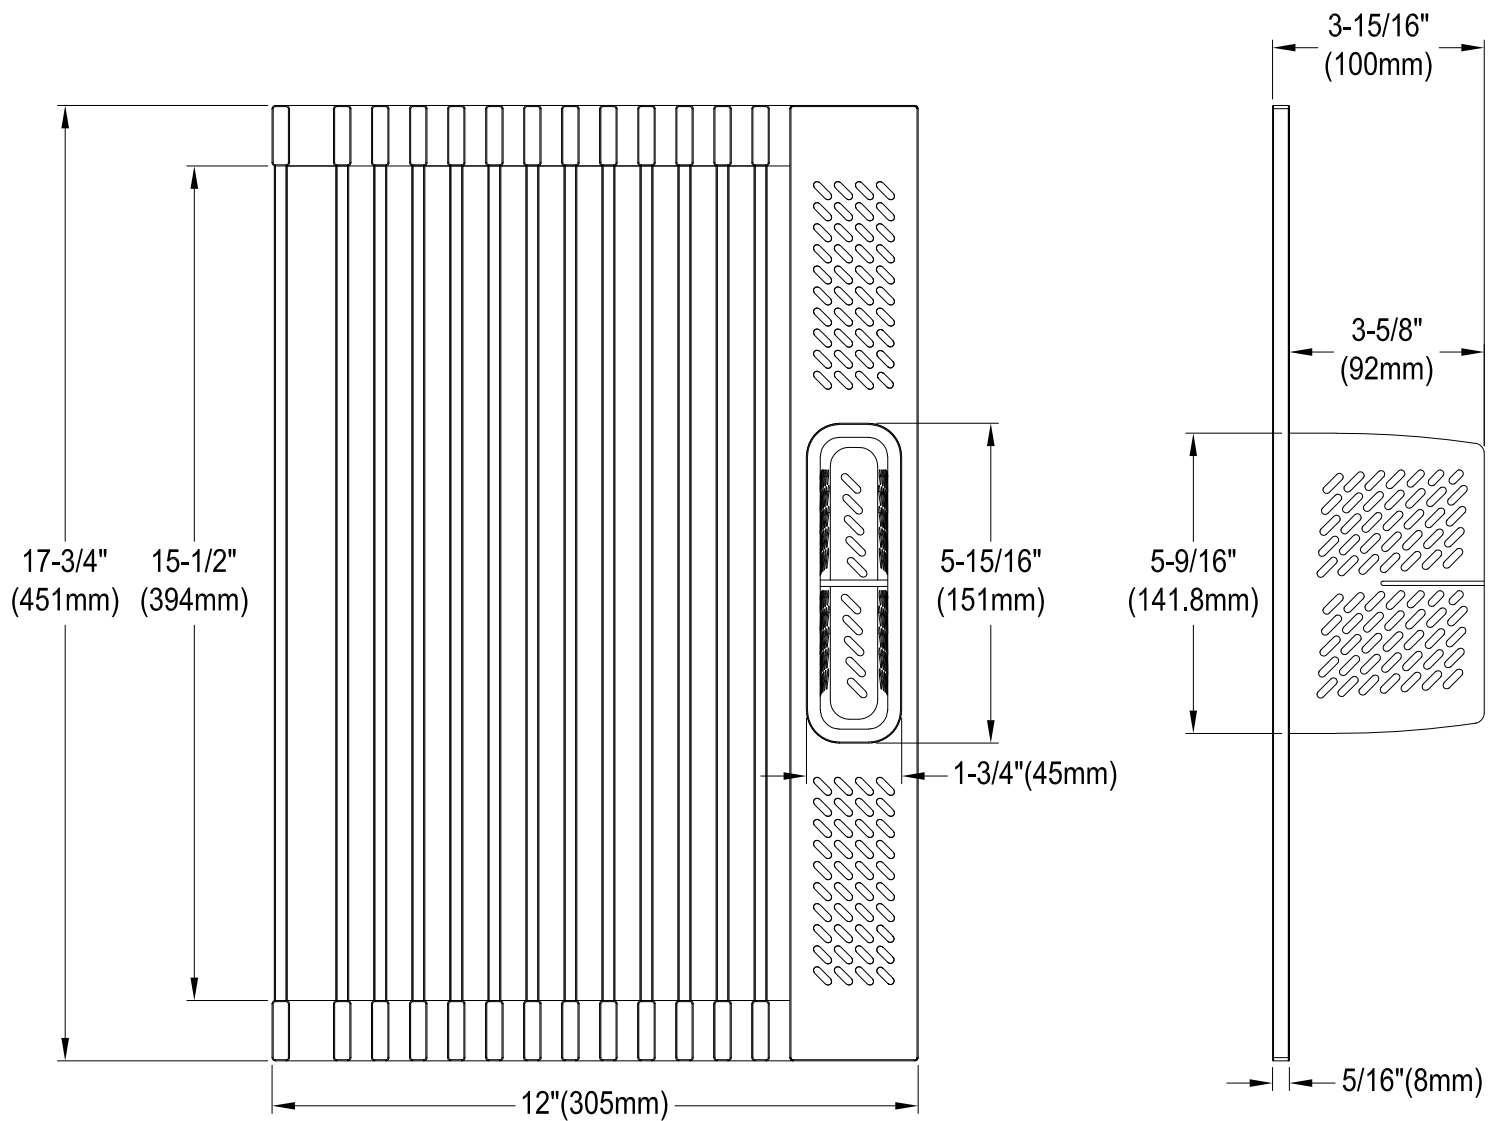

GKUSF332210

Steel Roll-up Drying Rack with Silicone Coating