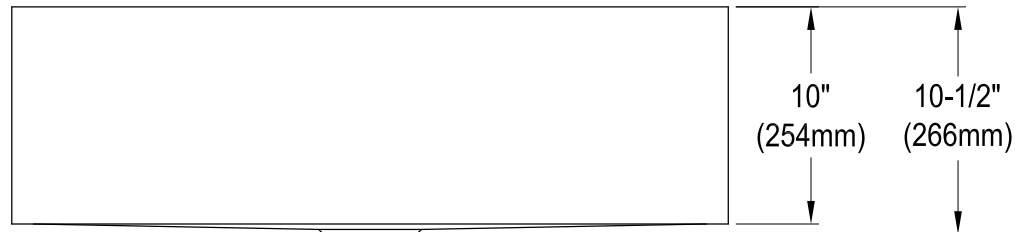

Drain Hole Size

Scale (2:1)