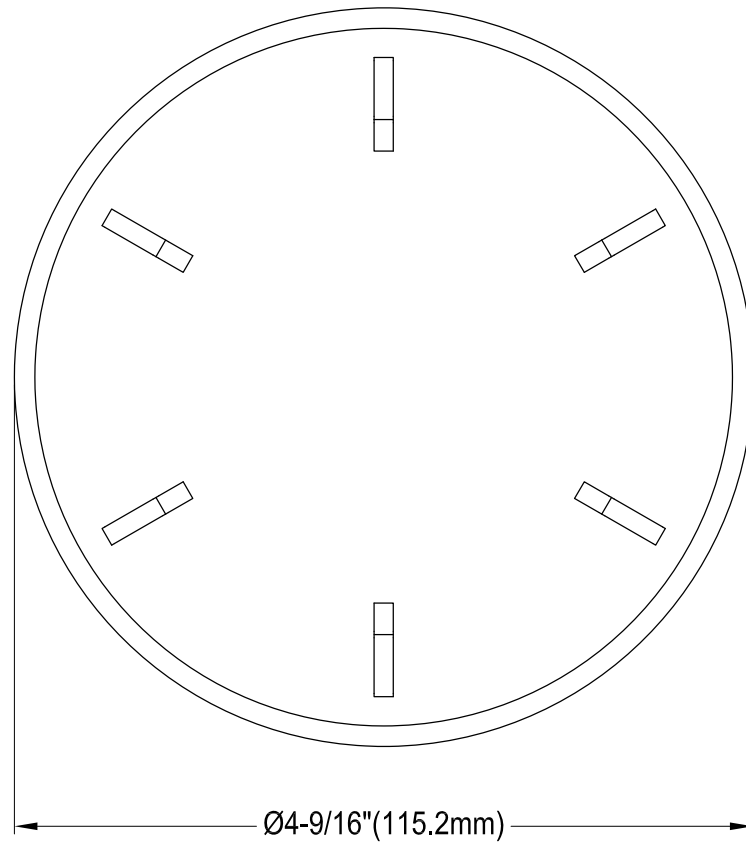

GKUSF332210

Stainless Steel Farmhouse Apron Front Handmade Single Bowl Kitchen Sink, (L)33" X (W)22" X (H)10-1/2"

| | Bowl Depth | SS Type | Thickness |
|-------------|------------|-----------------|-------------|
| Sink Body | 10-3/16" | 18-10 304 Grade | 1.35mm(16G) |
| Front Apron | 10" | 18-10 304 Grade | 1.35mm(16G) |

Drain Hole Size

Scale (2:1)

GKUSF332210

Strainer

GKUSF332210

Strainer Cover

GKUSF332210

Grid