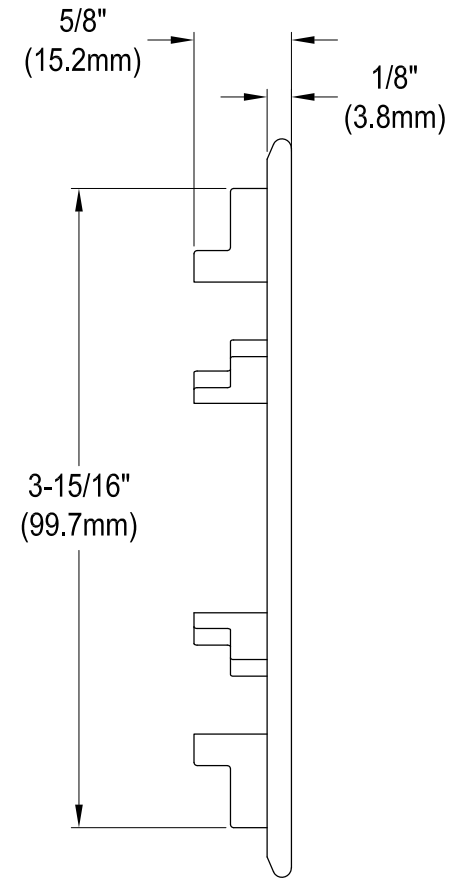

GKUSF332210

Stainless Steel Farmhouse Apron Front Handmade Single Bowl Kitchen Sink, (L)33" X (W)22" X (H)10-1/2"

| | Bowl Depth | SS Type | Thickness |
|-------------|------------|-----------------|-------------|
| Sink Body | 10-3/16" | 18-10 304 Grade | 1.35mm(16G) |
| Front Apron | 10" | 18-10 304 Grade | 1.35mm(16G) |

Drain Hole Size

Scale (2:1)

GKUSF332210

Strainer

GKUSF332210

Strainer Cover

GKUSF332210

Grid