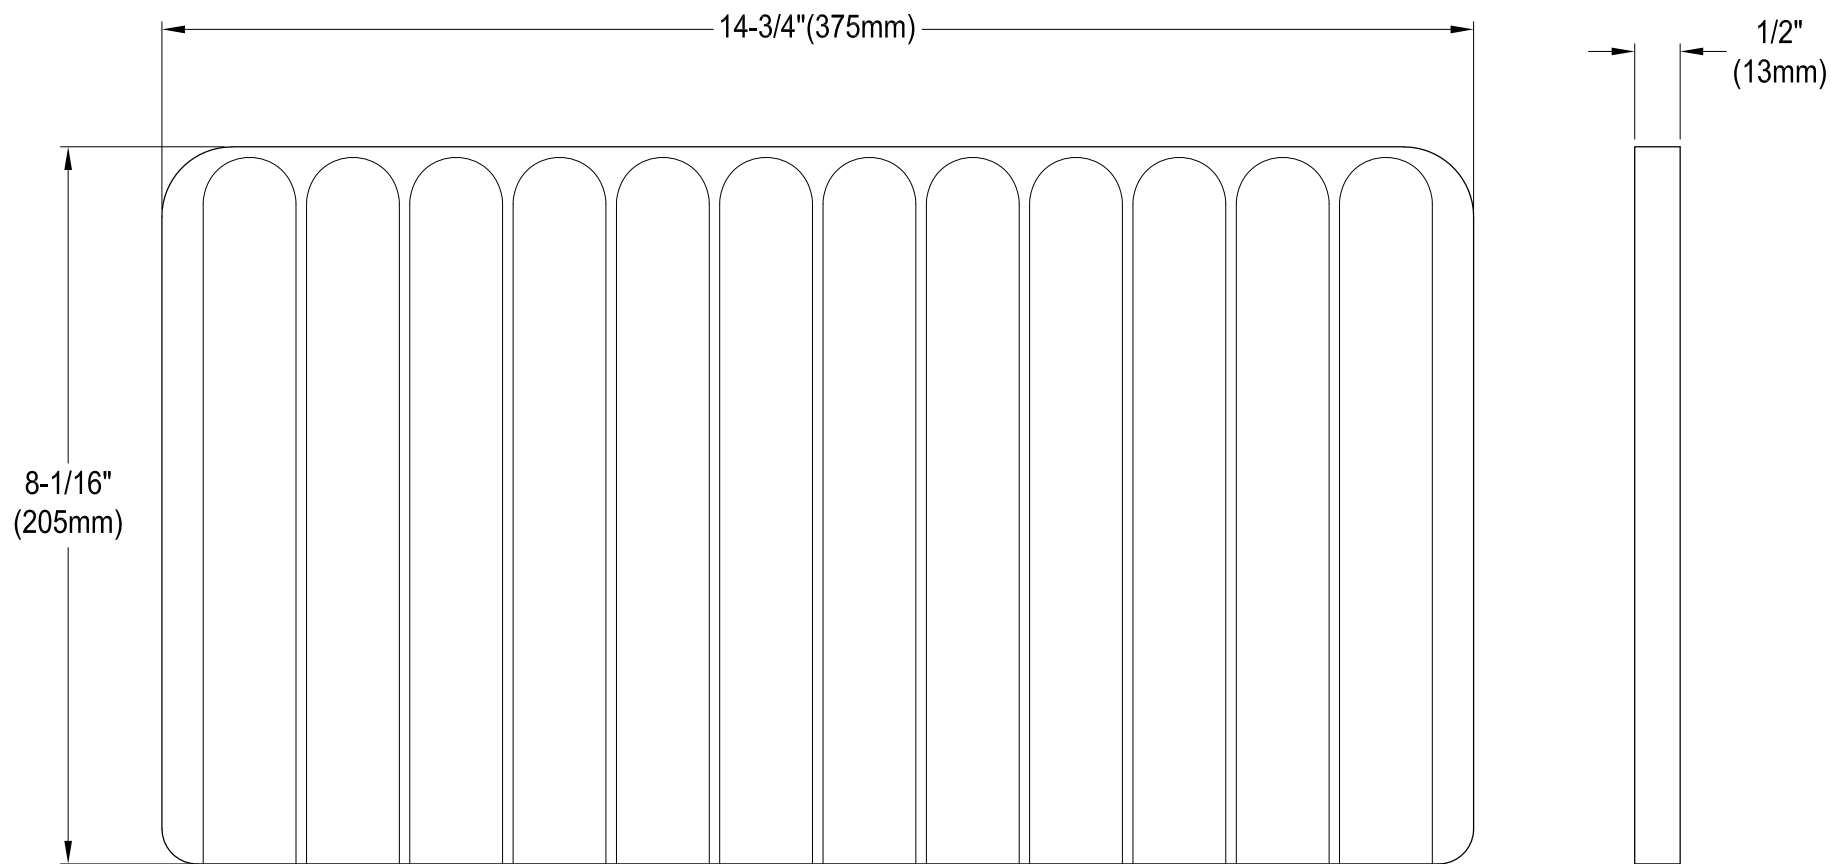

GKUSF332210

Silicone Drying Mat