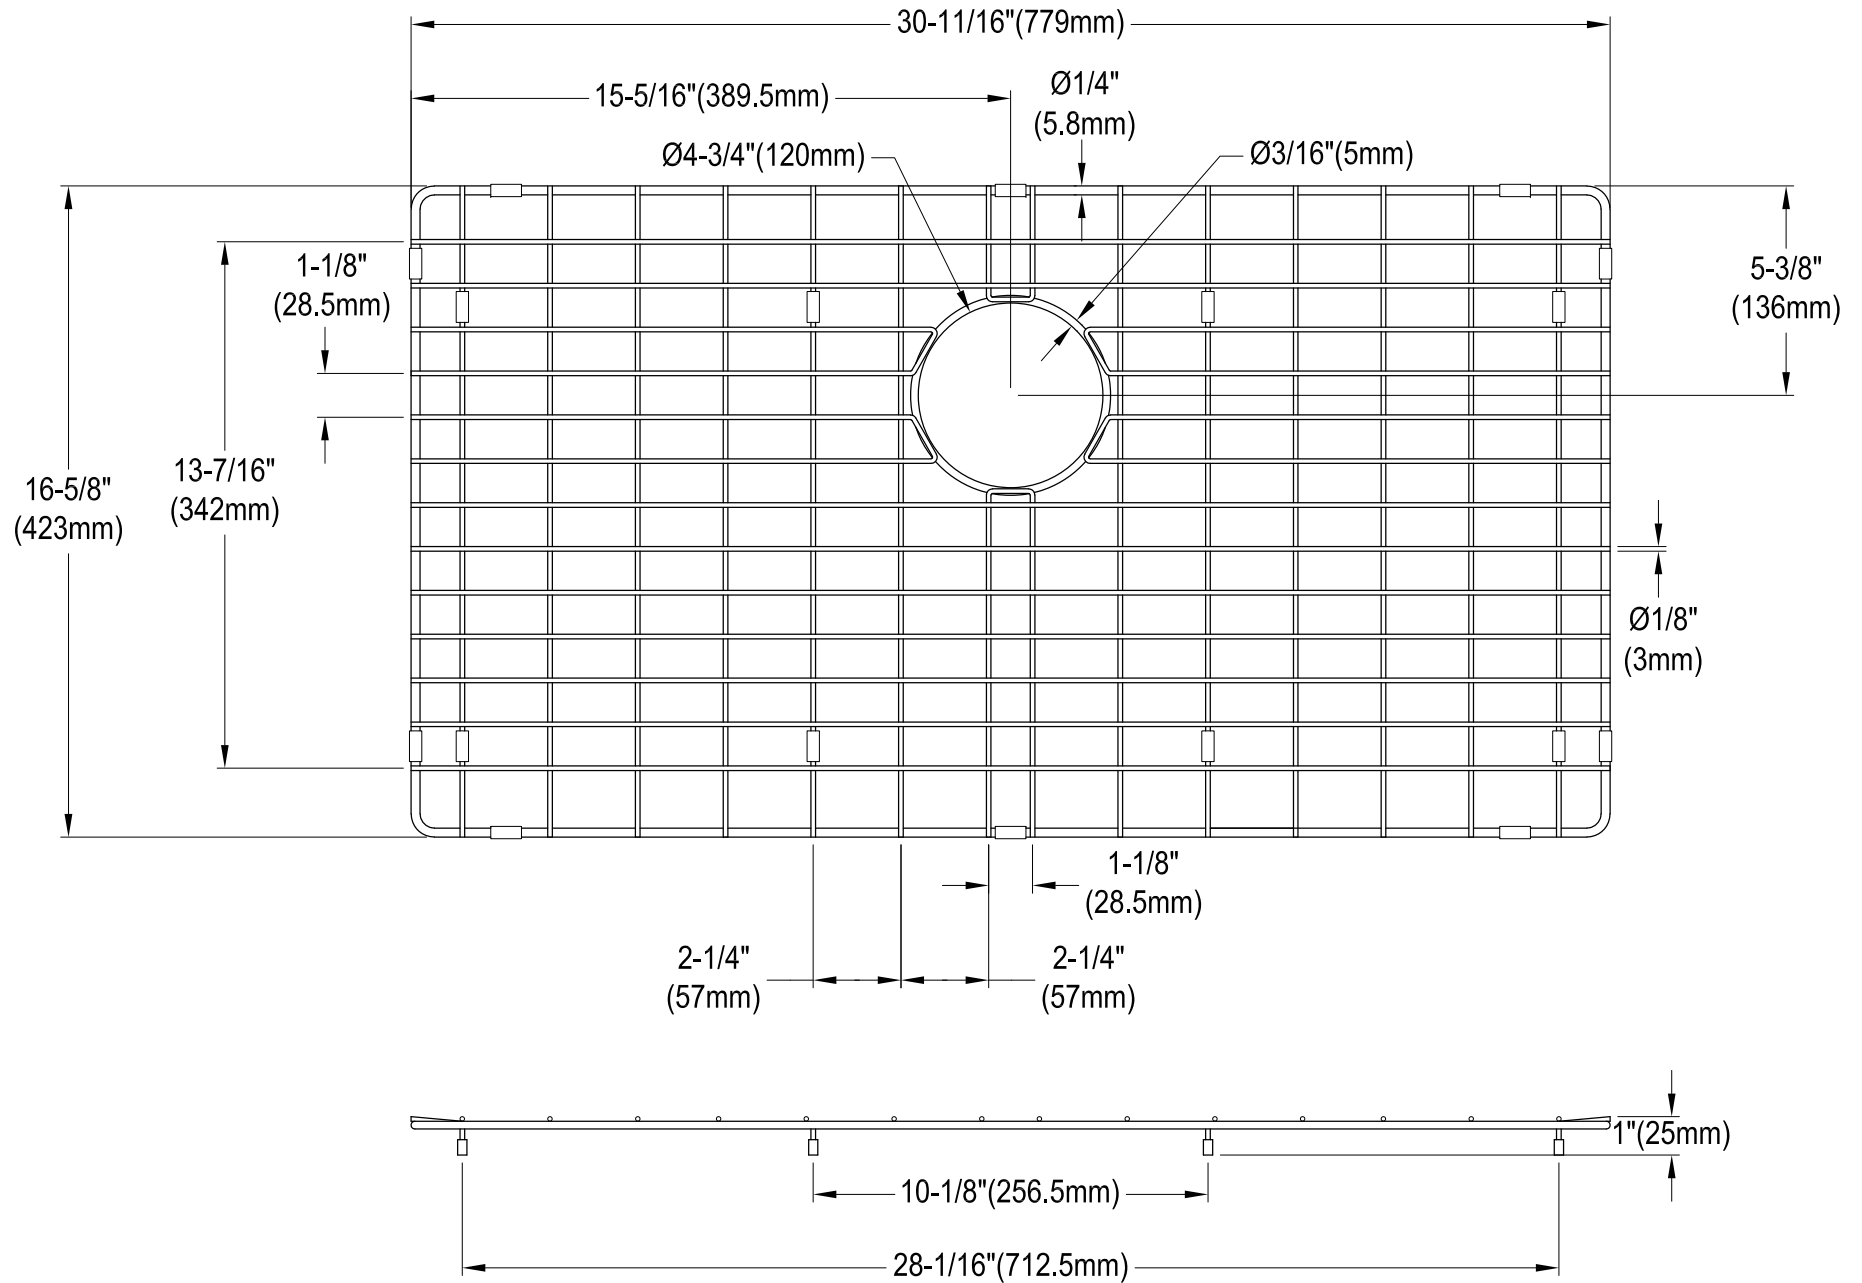

GKUSF332210

Stainless Steel Farmhouse Apron Front Handmade Single Bowl Kitchen Sink, (L)33" X (W)22" X (H)10-1/2"

| | Bowl Depth | SS Type | Thickness |
|-------------|------------|-----------------|-------------|
| Sink Body | 10-3/16" | 18-10 304 Grade | 1.35mm(16G) |
| Front Apron | 10" | 18-10 304 Grade | 1.35mm(16G) |

Drain Hole Size

Scale (2:1)

GKUSF332210

Strainer

GKUSF332210

Strainer Cover

GKUSF332210

Grid