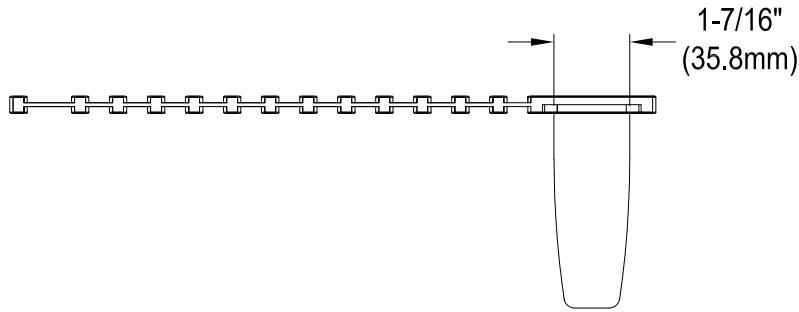

GKUSF332210

Steel Roll-up Drying Rack with Silicone Coating