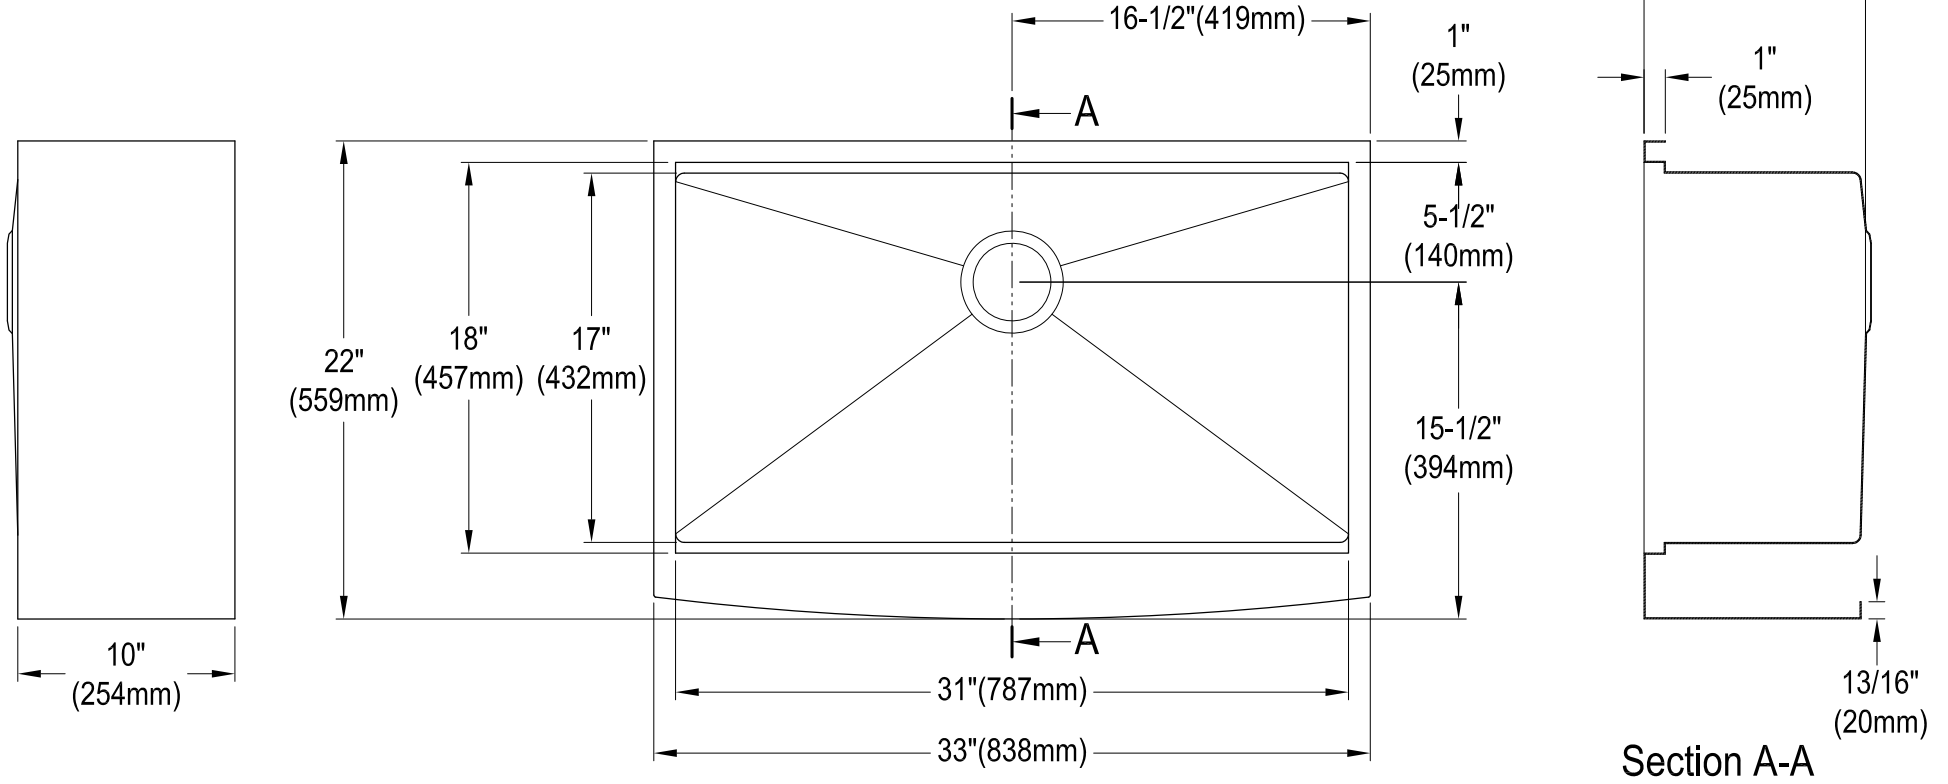

GKUSF332210

Stainless Steel Farmhouse Apron Front Handmade Single Bowl Kitchen Sink, (L)33" X (W)22" X (H)10-1/2"

| | Bowl Depth | SS Type | Thickness |
|-------------|------------|-----------------|-------------|
| Sink Body | 10-3/16" | 18-10 304 Grade | 1.35mm(16G) |
| Front Apron | 10" | 18-10 304 Grade | 1.35mm(16G) |

Drain Hole Size

Scale (2:1)

GKUSF332210

Strainer

GKUSF332210

Strainer Cover

GKUSF332210

Grid