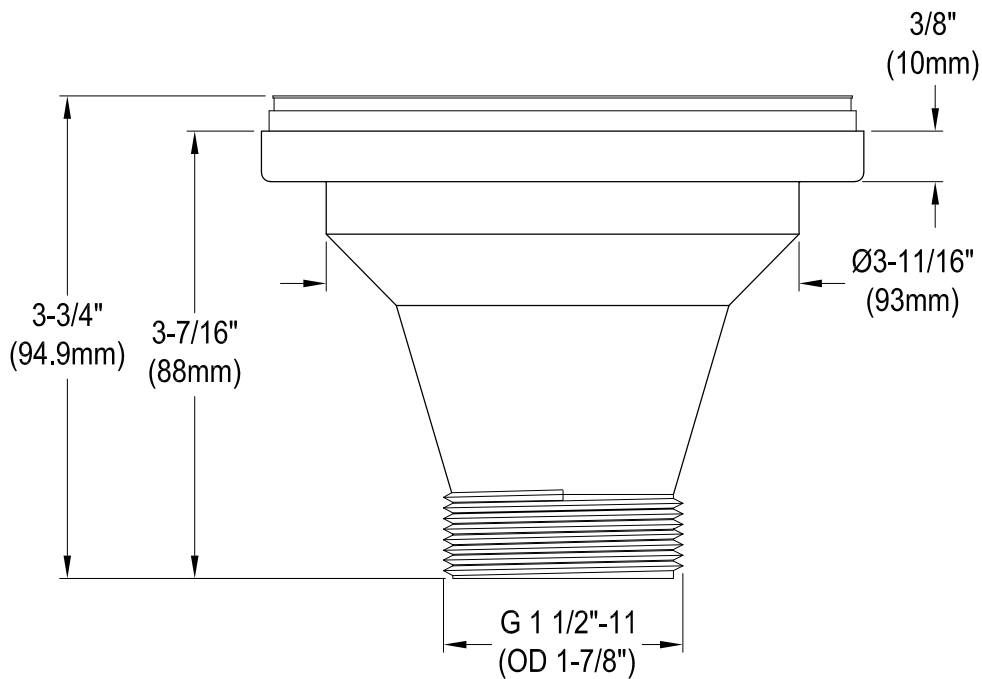

GKUSF332210

Stainless Steel Farmhouse Apron Front Handmade Single Bowl Kitchen Sink, (L)33" X (W)22" X (H)10-1/2"

| | Bowl Depth | SS Type | Thickness |
|-------------|------------|-----------------|-------------|
| Sink Body | 10-3/16" | 18-10 304 Grade | 1.35mm(16G) |
| Front Apron | 10" | 18-10 304 Grade | 1.35mm(16G) |

Drain Hole Size

Scale (2:1)

GKUSF332210

Strainer

GKUSF332210

Strainer Cover

GKUSF332210

Grid