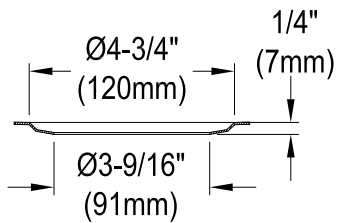

GKUSF332210

Stainless Steel Farmhouse Apron Front Handmade Single Bowl Kitchen Sink, (L)33" X (W)22" X (H)10-1/2"

| | Bowl Depth | SS Type | Thickness |
|-------------|------------|-----------------|-------------|
| Sink Body | 10-3/16" | 18-10 304 Grade | 1.35mm(16G) |
| Front Apron | 10" | 18-10 304 Grade | 1.35mm(16G) |

Drain Hole Size

Scale (2:1)

GKUSF332210

Strainer

GKUSF332210

Strainer Cover

GKUSF332210

Grid