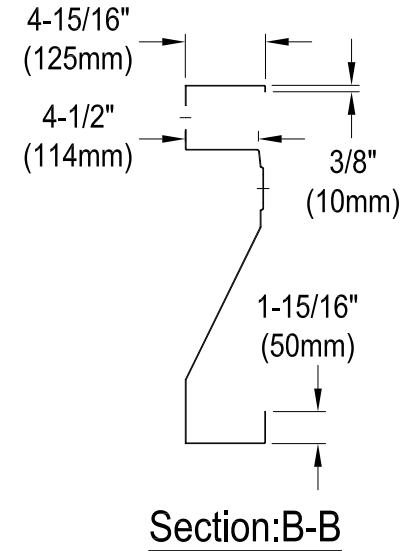

GLTS37225

Stainless Steel Self-Rimming Single Bowl Lavatory Sink, 3 Holes, (L)37" X (W)22" X (H)4-15/16"

Depth	SS Type	Thickness
4-13/16"	18-10 304 Grade	1.05mm(18G)

Drain Hole Size

SCALE (5:1)