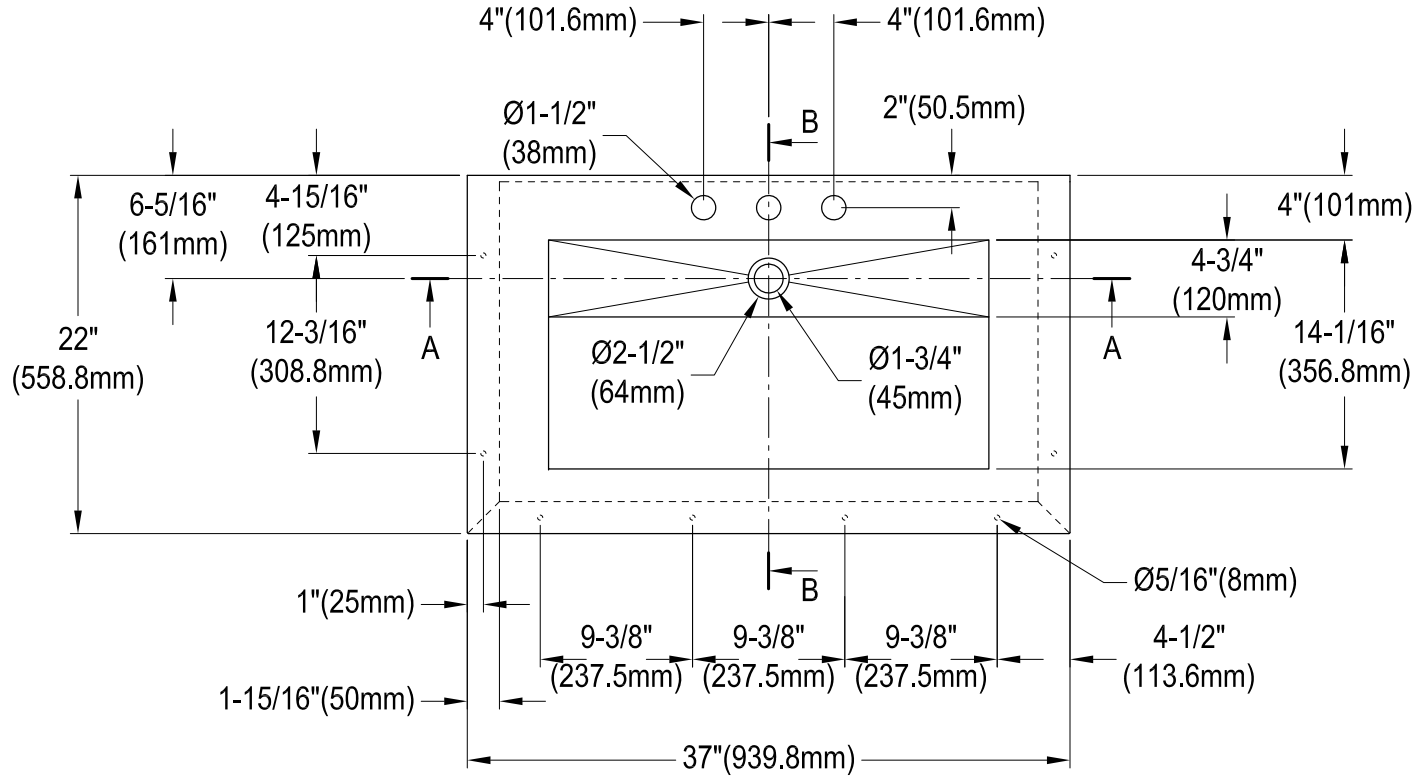

GLTS37225

Stainless Steel Self-Rimming Single Bowl Lavatory Sink, 3 Holes, (L)37" X (W)22" X (H)4-15/16"

Depth	SS Type	Thickness
4-13/16"	18-10 304 Grade	1.05mm(18G)

Drain Hole Size

SCALE (5:1)