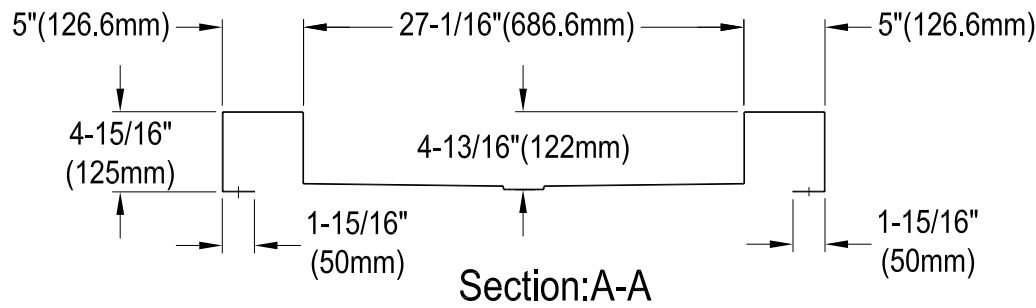

GLTS37225

Stainless Steel Self-Rimming Single Bowl Lavatory Sink, 3 Holes, (L)37" X (W)22" X (H)4-15/16"

Depth	SS Type	Thickness
4-13/16"	18-10 304 Grade	1.05mm(18G)

Drain Hole Size

SCALE (5:1)