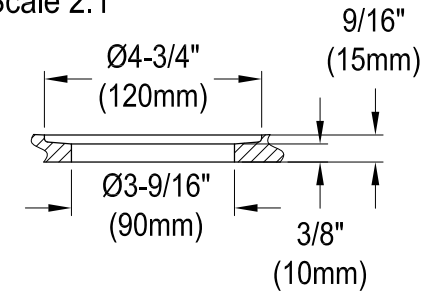

GPKF331810D

Ceramic Farmhouse Double Bowl Sink

Drain Hole Size

Scale 2:1

Strainer x 2 pcs