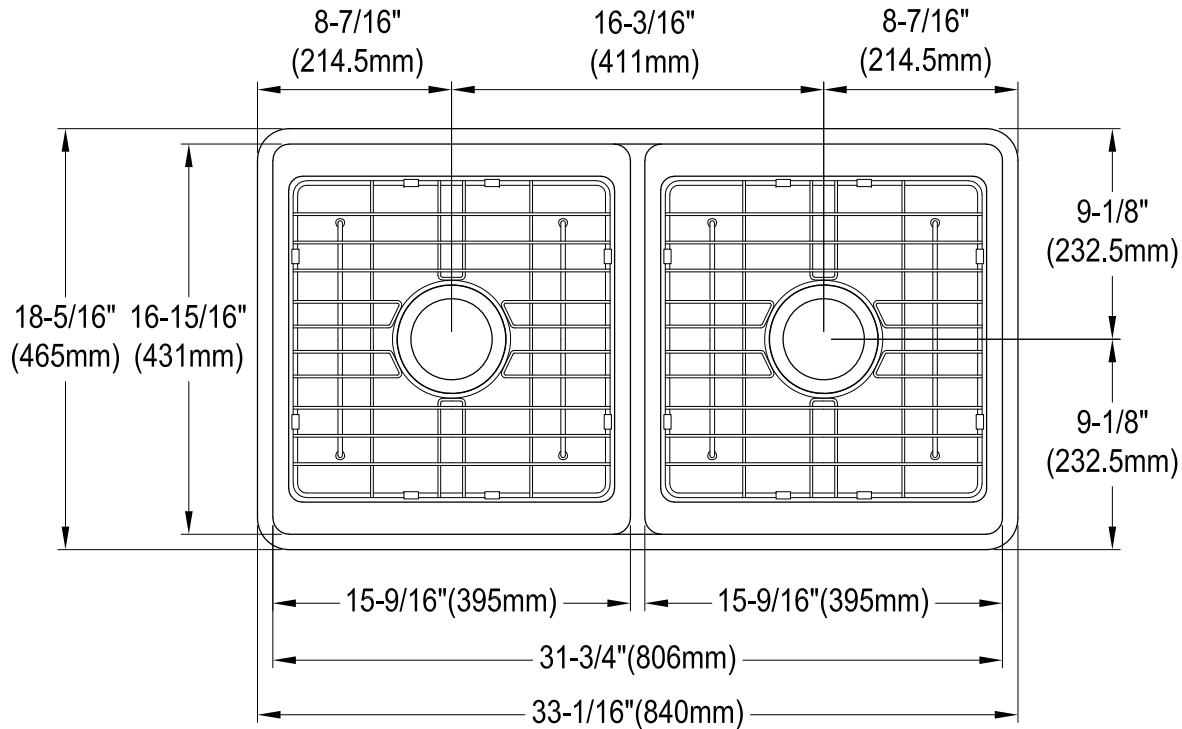

GPKF331810D

Ceramic Farmhouse Double Bowl Sink

Drain Hole Size

Scale 2:1

Strainer x 2 pcs