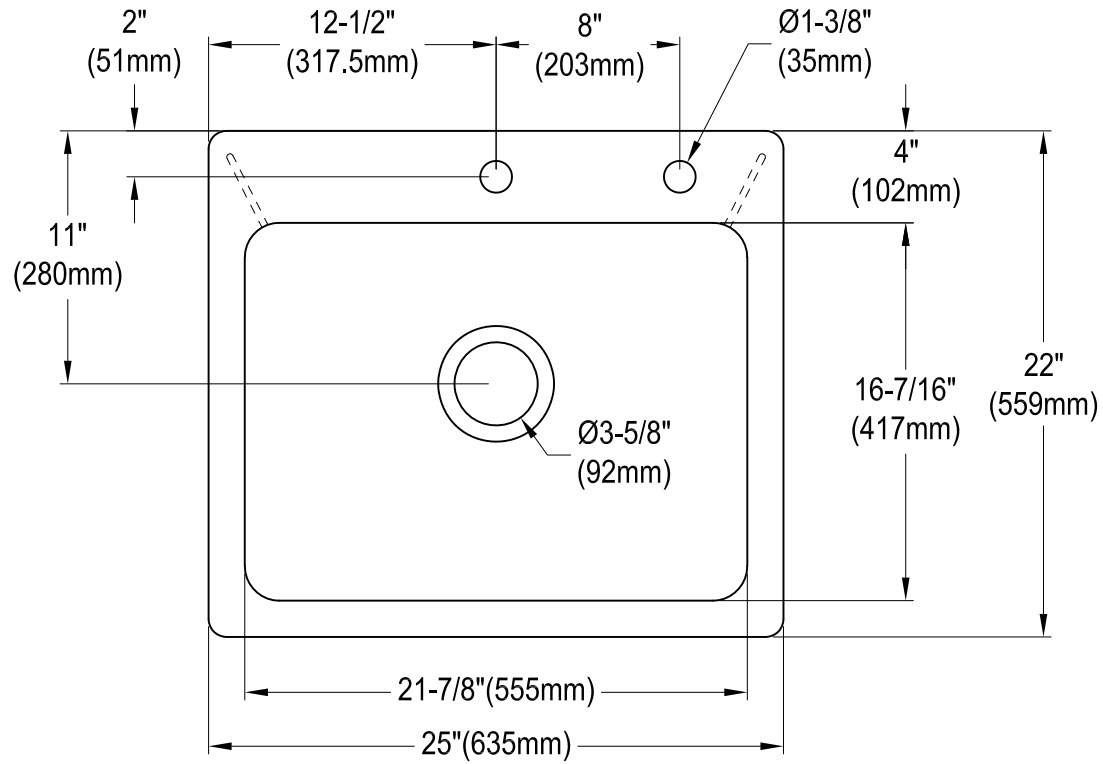

GT252292

Cast Iron Self-Rimming Single Bowl Kitchen Sink, 2 Holes, (L)25" X (W)22" X (D)8-5/8"

Drain Hole Size

Scale 2:1