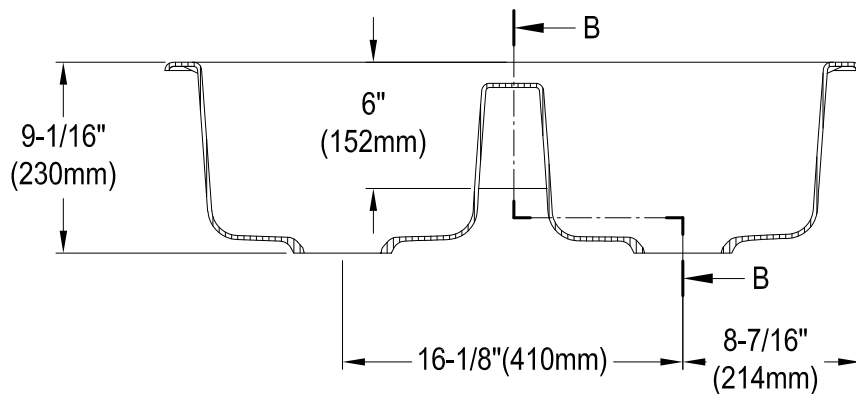

GT33229D2

Cast Iron Self-Rimming Double Bowl Kitchen Sink, 2 Holes, (L)33" X (W)22" X (D)9-1/16"

Section A-A

Section B-B