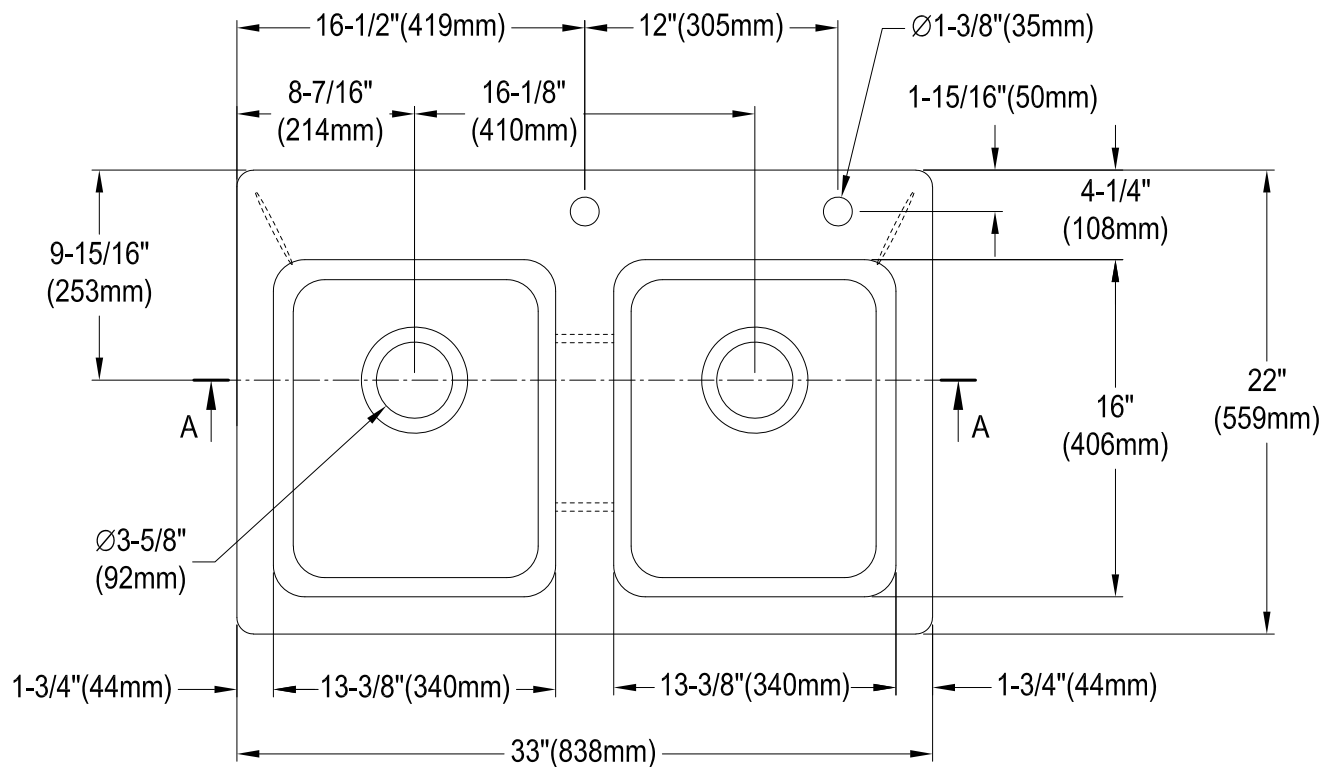

GT33229D2

Cast Iron Self-Rimming Double Bowl Kitchen Sink, 2 Holes, (L)33" X (W)22" X (D)9-1/16"

Section A-A

Section B-B