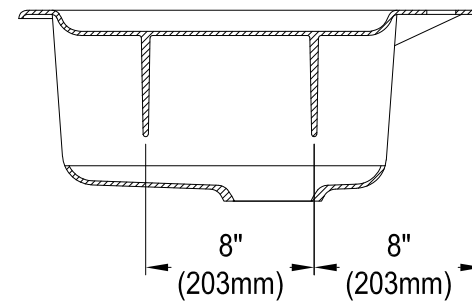

GT33229D2

Cast Iron Self-Rimming Double Bowl Kitchen Sink, 2 Holes, (L)33" X (W)22" X (D)9-1/16"

Section A-A

Section B-B