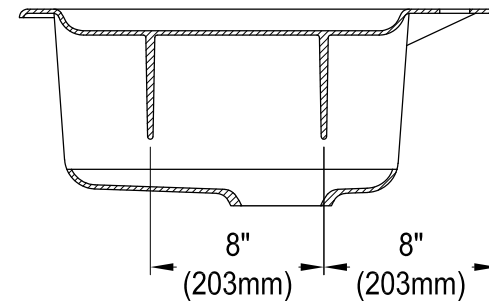

GT33229D4

Cast Iron Self-Rimming Double Bowl Kitchen Sink, 4 Holes, (L)33" X (W)22" X (D)9-1/16"

Section A-A

Section B-B