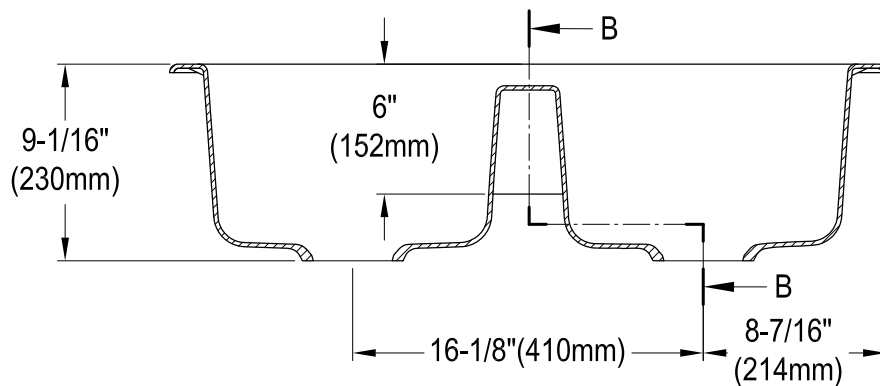

GT33229D4

Cast Iron Self-Rimming Double Bowl Kitchen Sink, 4 Holes, (L)33" X (W)22" X (D)9-1/16"

Section A-A

Section B-B