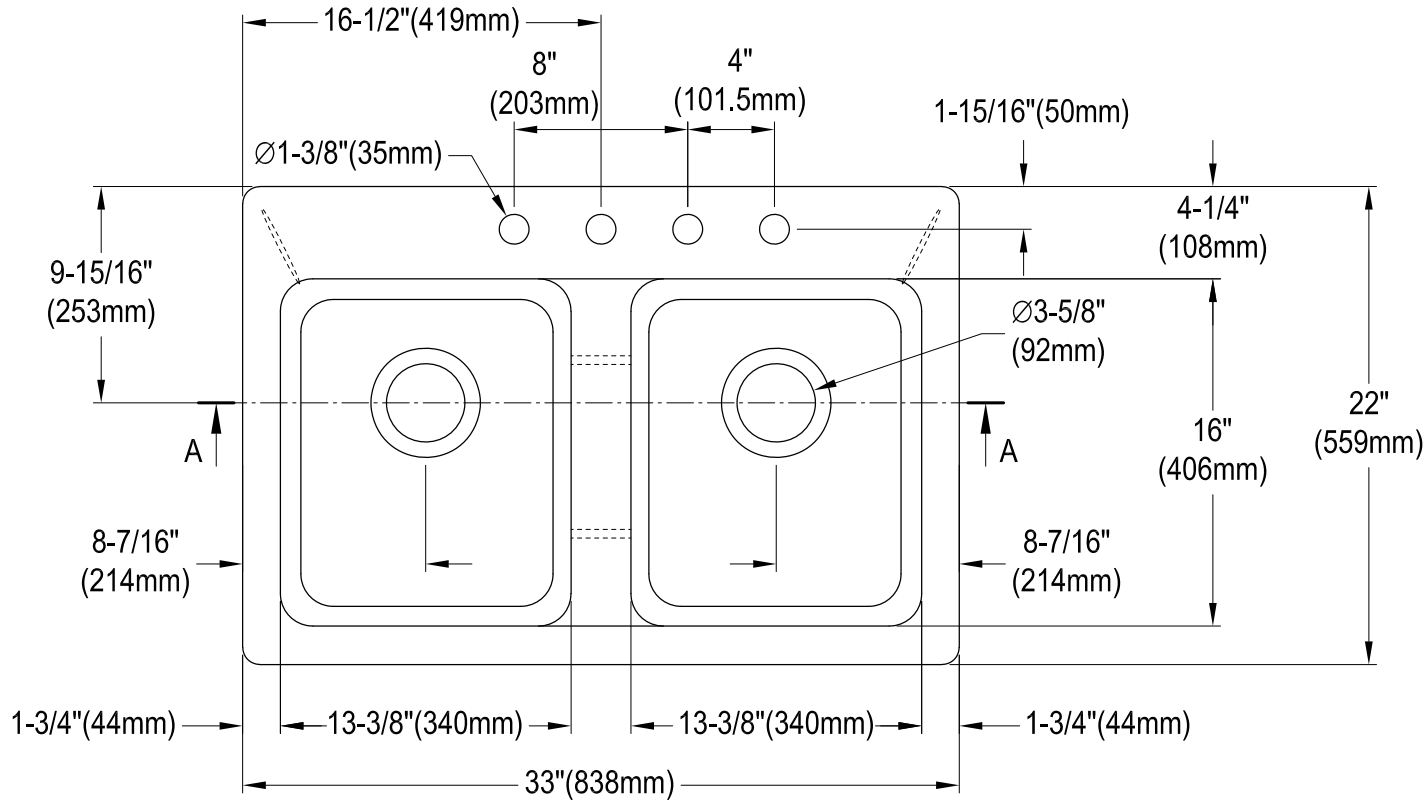

GT33229D4

Cast Iron Self-Rimming Double Bowl Kitchen Sink, 4 Holes, (L)33" X (W)22" X (D)9-1/16"

Section A-A

Section B-B