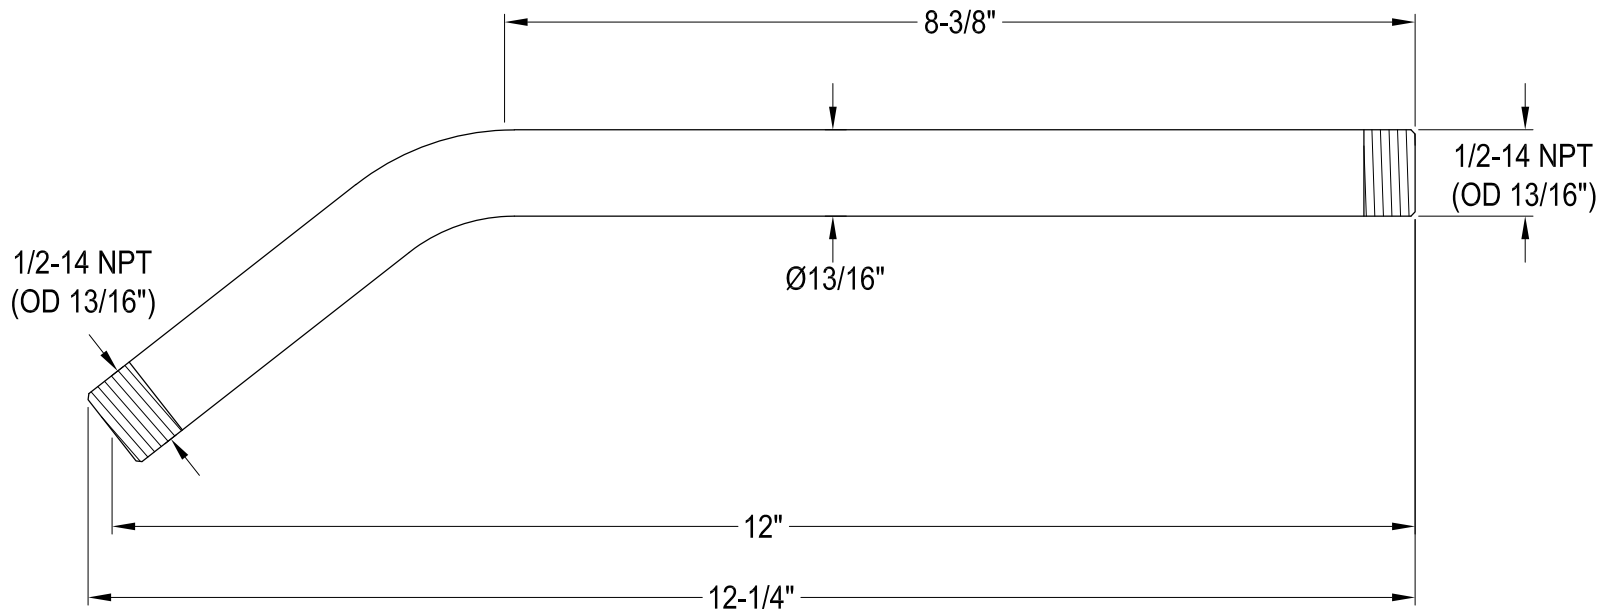

# K163R0,1,2,3,6,7,8

12" Shower Arm with Flange

Ø13/16"  
(Fit 1/2" IPS Size)