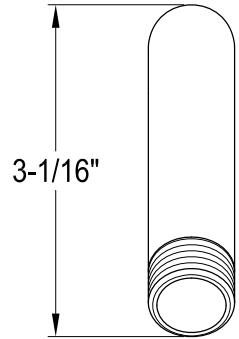

# K163R0,1,2,3,6,7,8

12" Shower Arm with Flange

Ø13/16"  
(Fit 1/2" IPS Size)