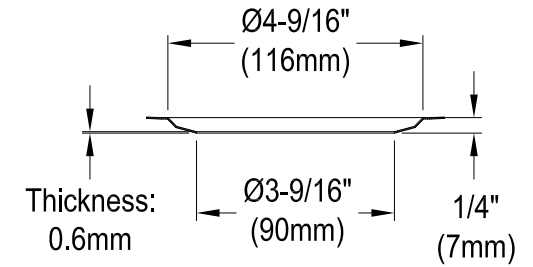

K25228BN1,7,8

Stainless Steel Self-Rimming Single Bowl Kitchen Sink , (L)25" X (W)22" X (H)8-1/4"

Bowl Depth	SS Type	Thickness
8"	18-10 304 Grade	0.8mm (22G)

Drain Hole Size Scale (2:1)

K25228BN1,7,8

Spin and Lock Strainer, Stainless Steel