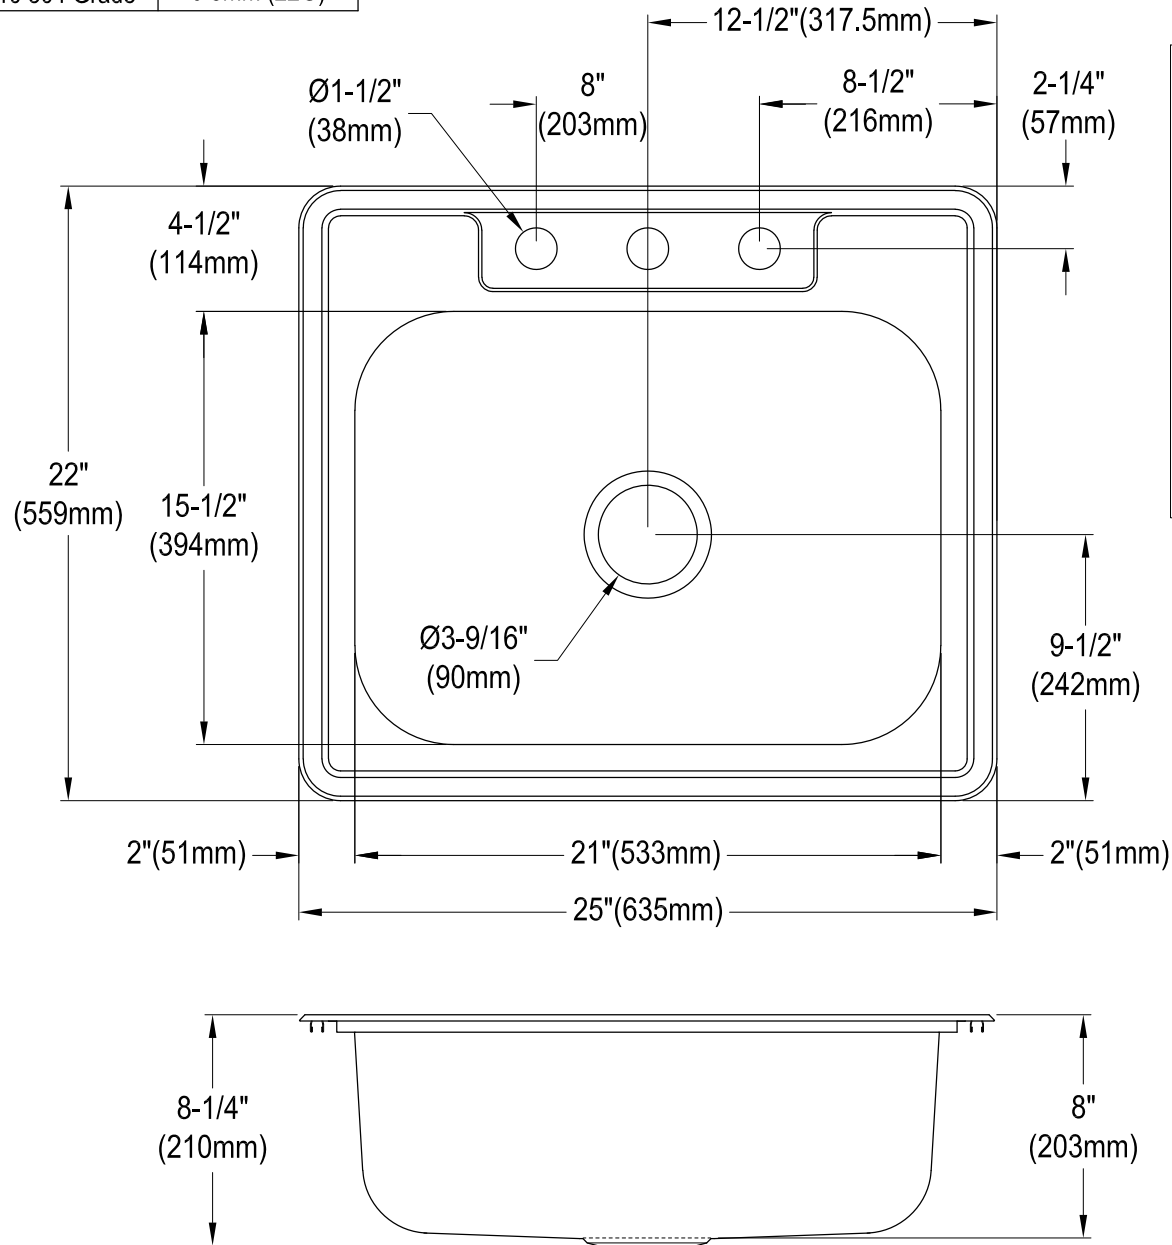

K25228BN1,7,8

Stainless Steel Self-Rimming Single Bowl Kitchen Sink , (L)25" X (W)22" X (H)8-1/4"

Bowl Depth	SS Type	Thickness
8"	18-10 304 Grade	0.8mm (22G)

Drain Hole Size Scale (2:1)

K25228BN1,7,8

Spin and Lock Strainer, Stainless Steel