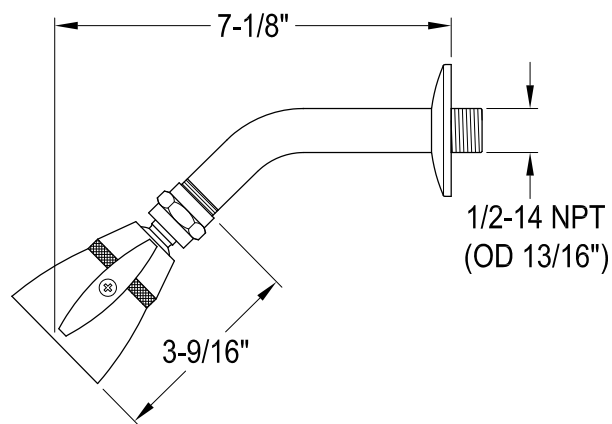

KB1632,8CFL

Single Handle Pressure Balanced Tub & Shower Faucet

Bracket