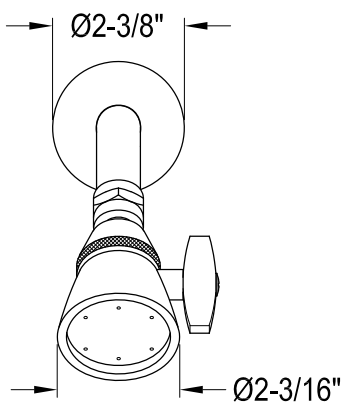

KB1632,8CFL

Single Handle Pressure Balanced Tub & Shower Faucet

Bracket