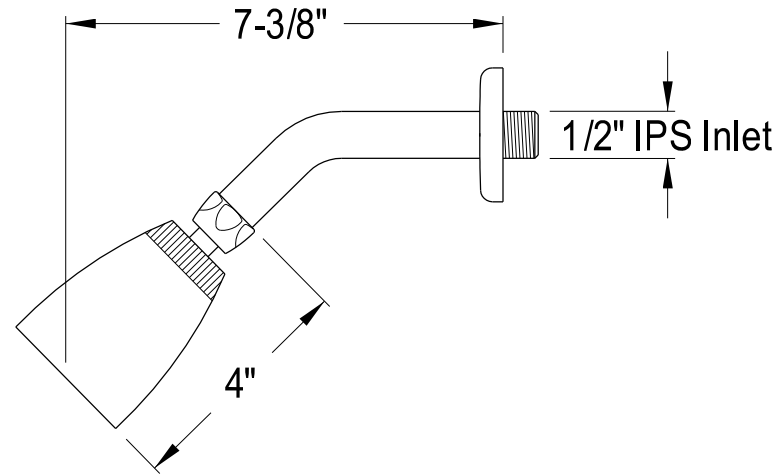

KB241, 2,8SO

Twin Handles Tub & Shower Faucet, Shower Only

Min: $2-1/2"$
Max: $3-11/16"$