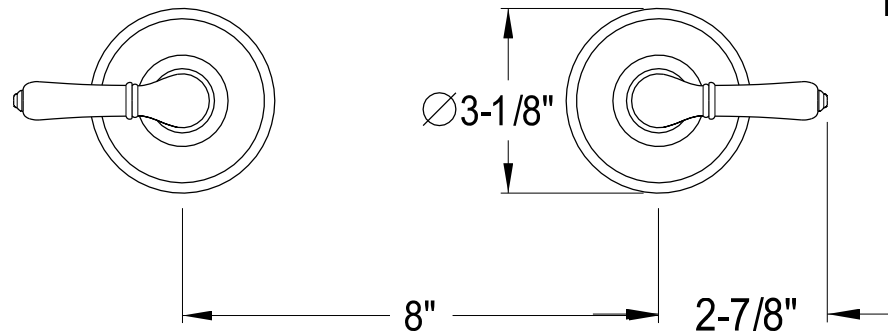

KB241, 2,8SO

Twin Handles Tub & Shower Faucet, Shower Only

Min: $2-1/2"$
Max: $3-11/16"$