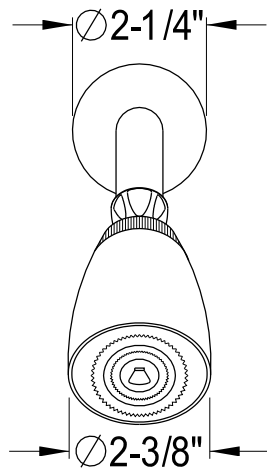

KB241, 2,8SO

Twin Handles Tub & Shower Faucet, Shower Only

Min: $2-1/2"$
Max: $3-11/16"$