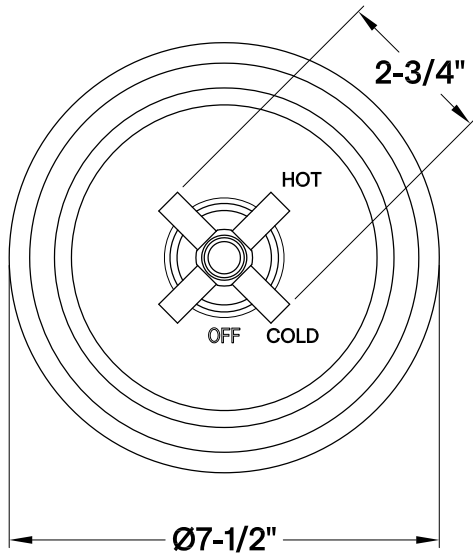

## KB2630,1,2,3,7,8EXE

Single Handle Pressure Balanced Tub & Shower Faucet, Valve Trim Only

### Bracket