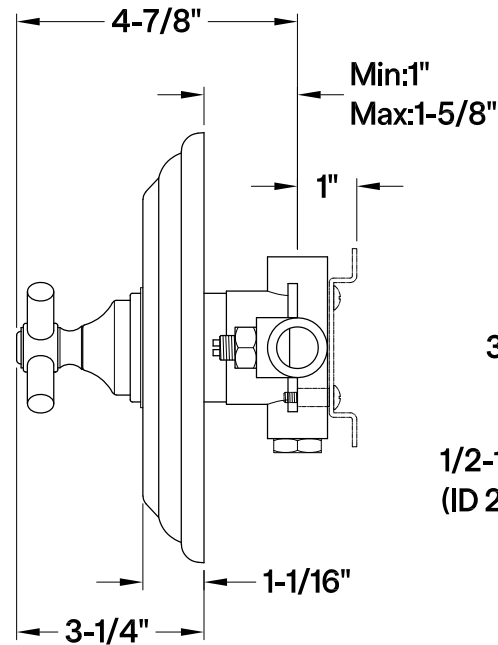

## KB2630,1,2,3,7,8EXE

Single Handle Pressure Balanced Tub & Shower Faucet, Valve Trim Only

### Bracket