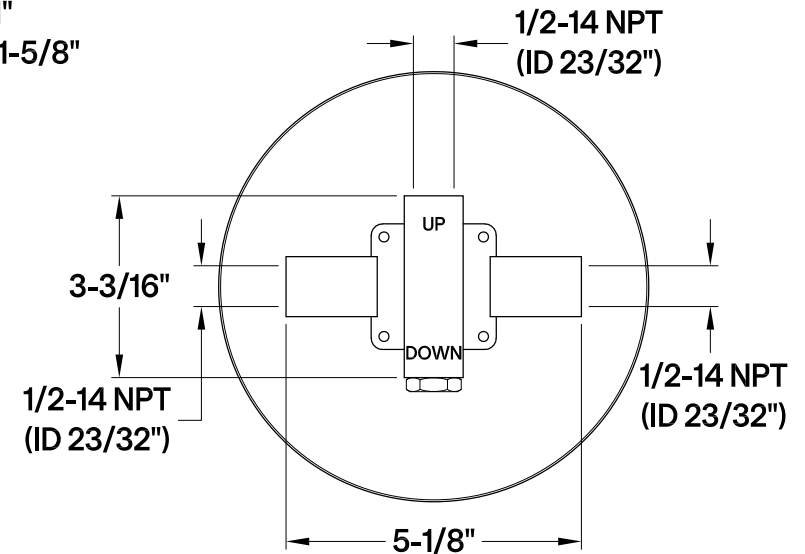

## KB2630,1,2,3,7,8EXE

Single Handle Pressure Balanced Tub & Shower Faucet, Valve Trim Only

### Bracket