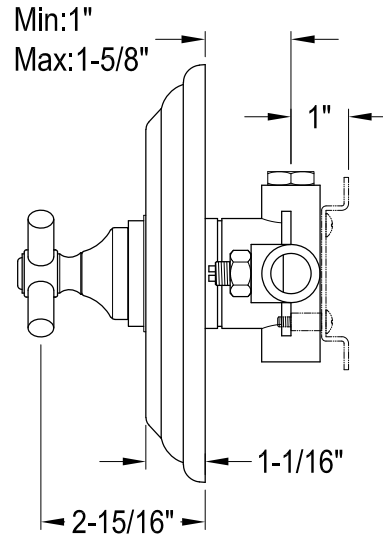

KB2631,2,5,8EXTO

Single Handle Pressure Balanced Tub & Shower Faucet, Tub Only

Bracket