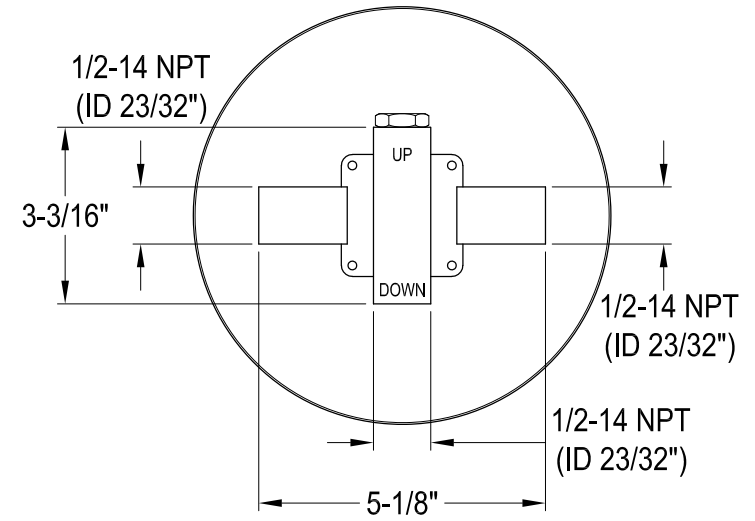

KB2631,2,5,8EXTO

Single Handle Pressure Balanced Tub & Shower Faucet, Tub Only

Bracket