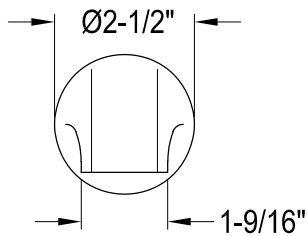

KB2631,2,5,8EXTO

Single Handle Pressure Balanced Tub & Shower Faucet, Tub Only

Bracket