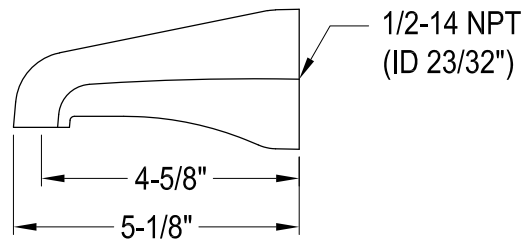

KB2631,2,5,8EXTO

Single Handle Pressure Balanced Tub & Shower Faucet, Tub Only

Bracket