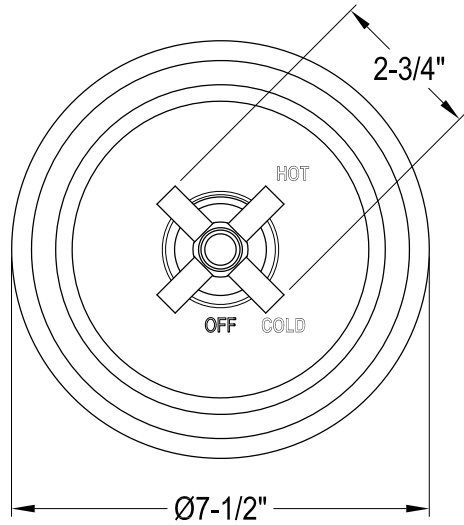

KB2631,2,5,8EXTO

Single Handle Pressure Balanced Tub & Shower Faucet, Tub Only

Bracket