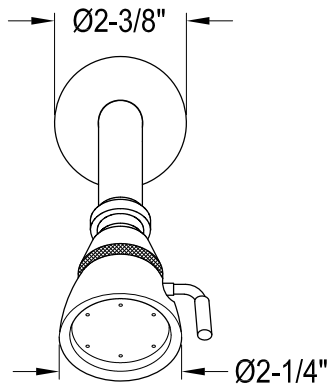

KB2631,2,5,8ZX

Single Handle Pressure Balanced Tub & Shower Faucet

Bracket