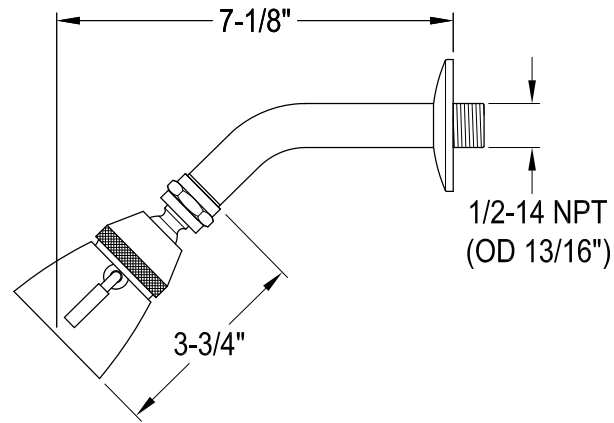

KB2631,2,5,8ZX

Single Handle Pressure Balanced Tub & Shower Faucet

Bracket