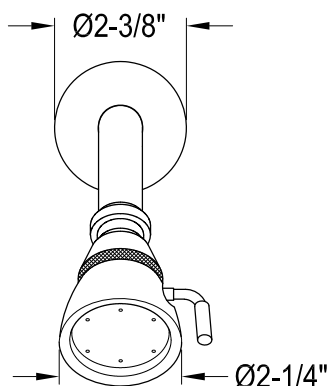

KB2630,1,2,3,5,6,7,8,9BX

Single Handle Pressure Balanced Tub & Shower Faucet

Bracket