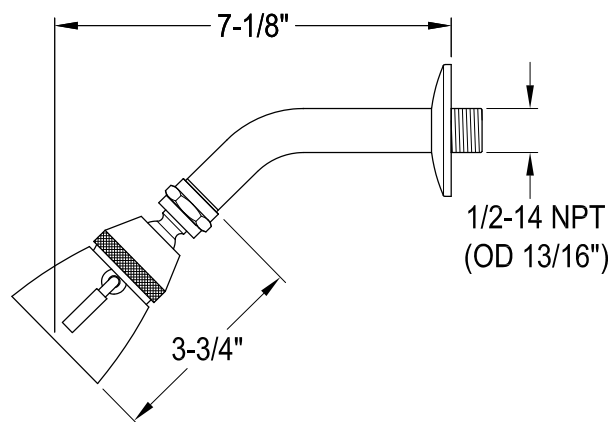

KB2630,1,2,3,5,6,7,8,9BX

Single Handle Pressure Balanced Tub & Shower Faucet

Bracket