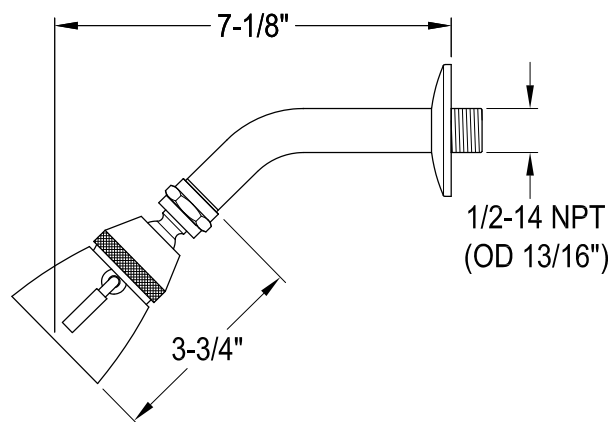

# KB2630,1,2,3,5,7,8EX

Single Handle Pressure Balanced Tub & Shower Faucet

## Bracket