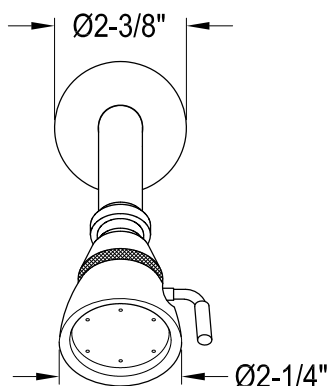

# KB2630,1,2,3,5,7,8EX

Single Handle Pressure Balanced Tub & Shower Faucet