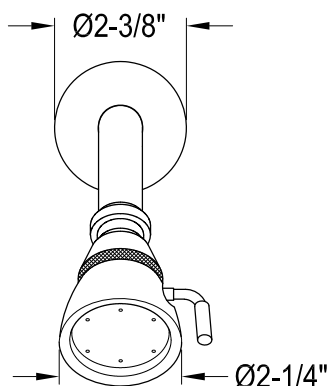

# KB2631,2,5,8NL

Single Handle Pressure Balanced Tub & Shower Faucet