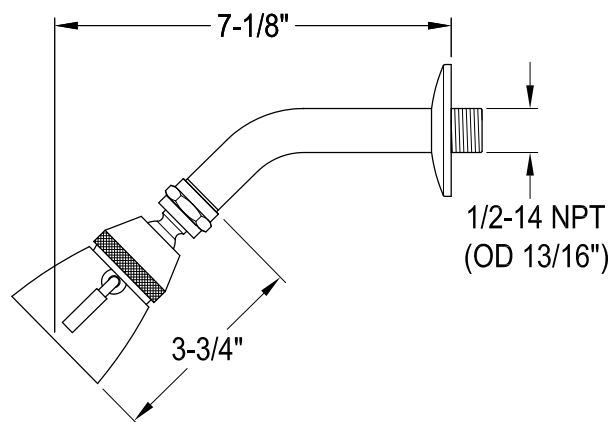

# KB2631,2,5,8NL

Single Handle Pressure Balanced Tub & Shower Faucet

## Bracket