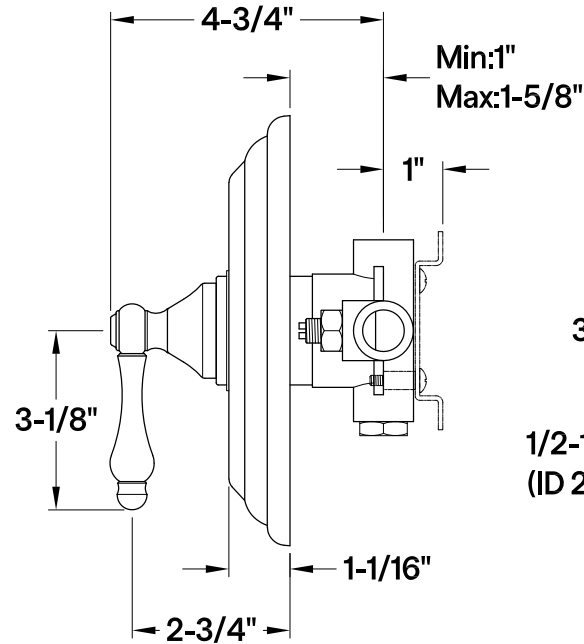

KB3630,1,2,3,5,6,7,8ALE

Single Handle Pressure Balanced Tub & Shower Faucet, Valve Trim Only

Bracket