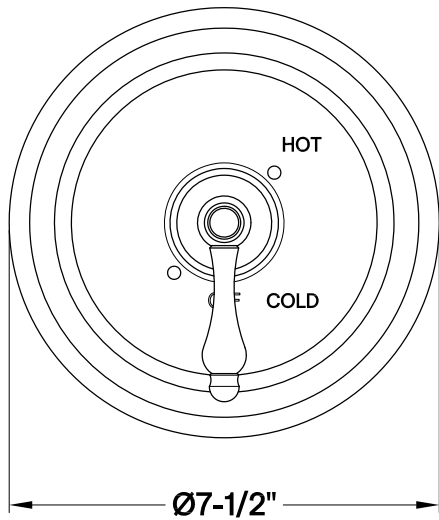

KB3630,1,2,3,5,6,7,8ALE

Single Handle Pressure Balanced Tub & Shower Faucet, Valve Trim Only

Bracket