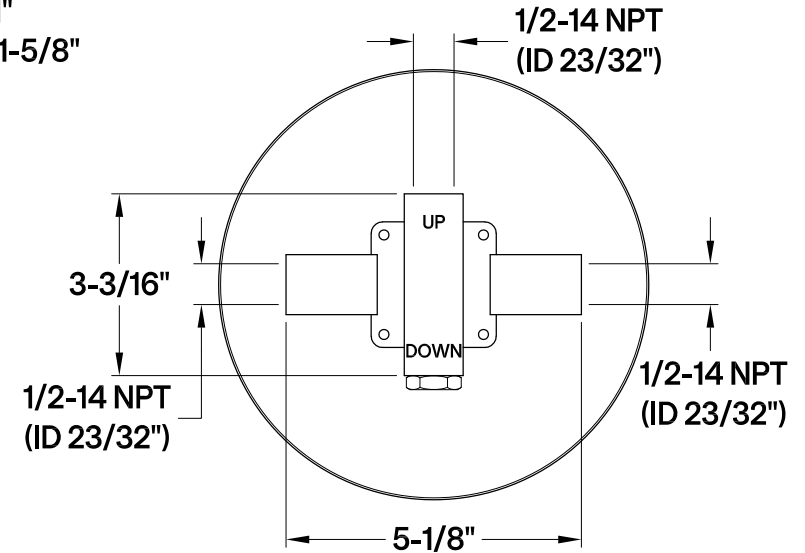

KB3630,1,2,3,5,6,7,8ALE

Single Handle Pressure Balanced Tub & Shower Faucet, Valve Trim Only

Bracket