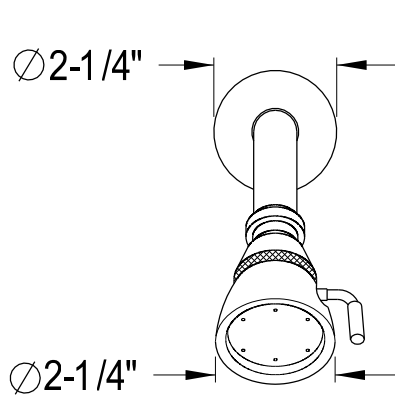

KB3631 0,20,30,50,80BL

Single Handle Pressure Balanced Tub & Shower Faucet With Diverter

Min:1"
Max:1-5/8"