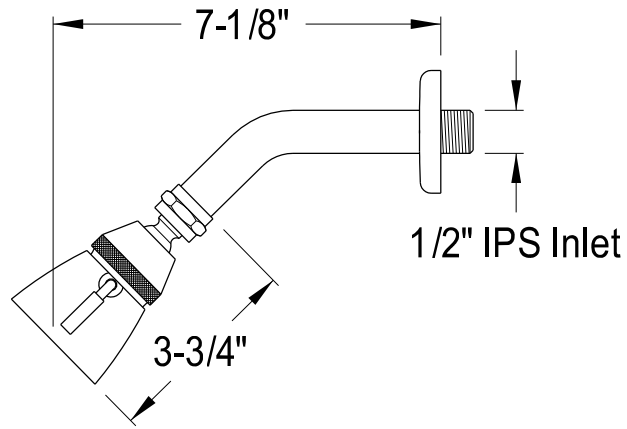

KB3631 0,20,30,50,80BL

Single Handle Pressure Balanced Tub & Shower Faucet With Diverter

Min:1"
Max:1-5/8"