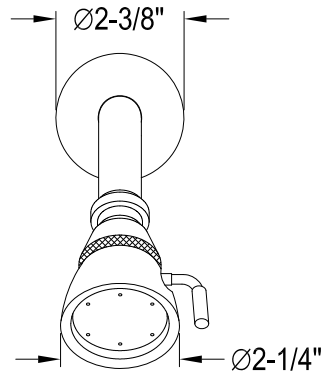

# KB36300, 10, 20, 30, 50, 60, 70, 80AL

Single Handle Pressure Balanced Tub & Shower Faucet With Diverter

Min: 1"  
Max: 1-5/8"