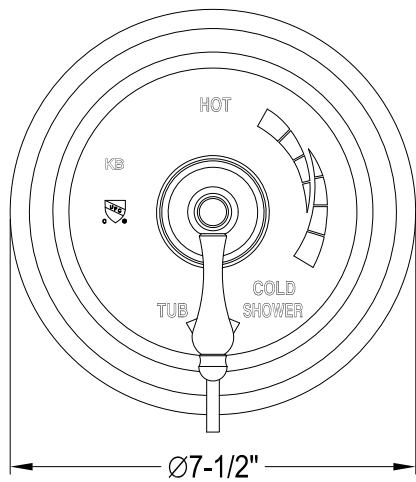

# KB36300, 10, 20, 30, 50, 60, 70, 80AL

Single Handle Pressure Balanced Tub & Shower Faucet With Diverter

Min: 1"  
Max: 1-5/8"