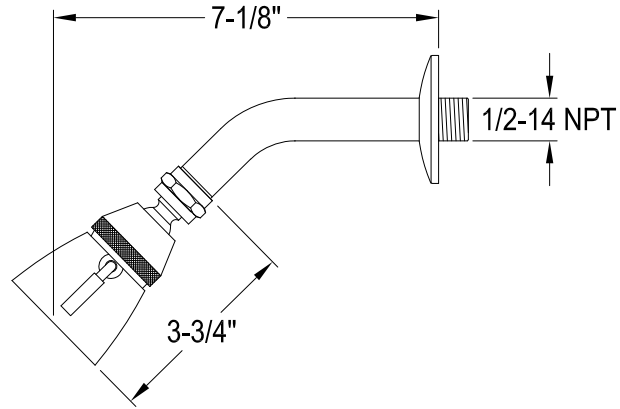

# KB36300, 10, 20, 30, 50, 60, 70, 80AL

Single Handle Pressure Balanced Tub & Shower Faucet With Diverter

Min: 1"  
Max: 1-5/8"