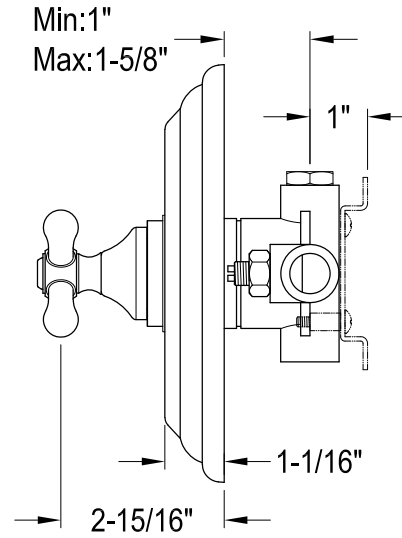

KB3631,2,5,8AXTO

Single Handle Pressure Balanced Tub & Shower Faucet, Tub Only

Bracket