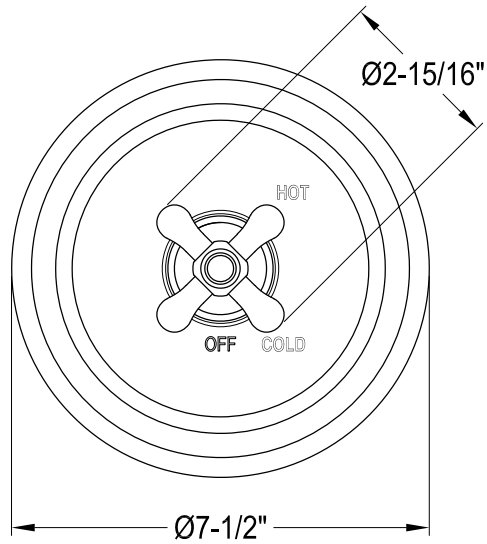

KB3631,2,5,8AXTO

Single Handle Pressure Balanced Tub & Shower Faucet, Tub Only

Bracket