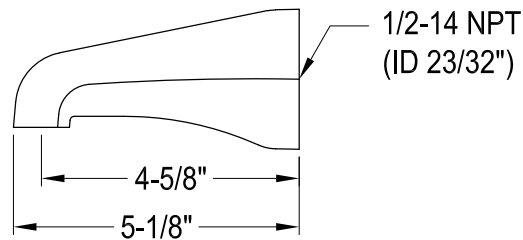

KB3631,2,5,8AXTO

Single Handle Pressure Balanced Tub & Shower Faucet, Tub Only

Bracket