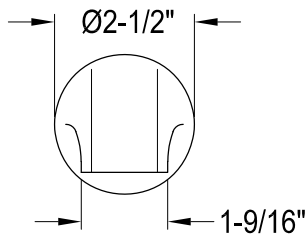

KB3631,2,5,8AXTO

Single Handle Pressure Balanced Tub & Shower Faucet, Tub Only

Bracket