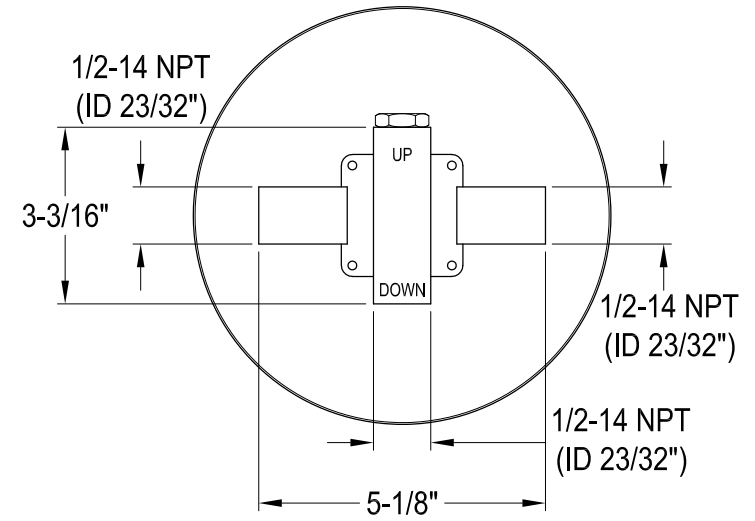

KB3631,2,5,8AXTO

Single Handle Pressure Balanced Tub & Shower Faucet, Tub Only

Bracket