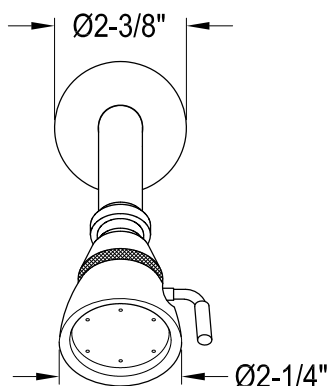

KB3631,2,5,8PKL

Single Handle Pressure Balanced Tub & Shower Faucet

Bracket