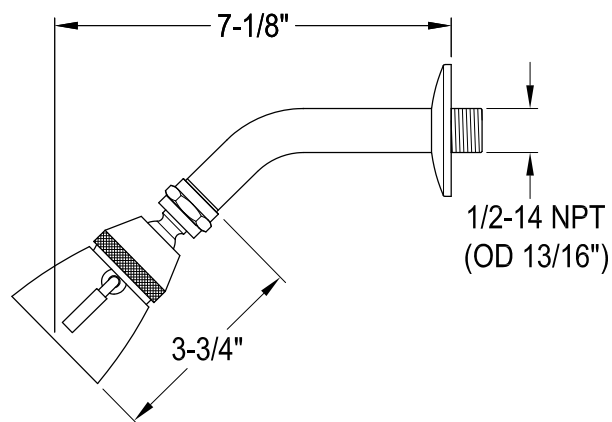

KB3631,2,5,8PKL

Single Handle Pressure Balanced Tub & Shower Faucet

Bracket