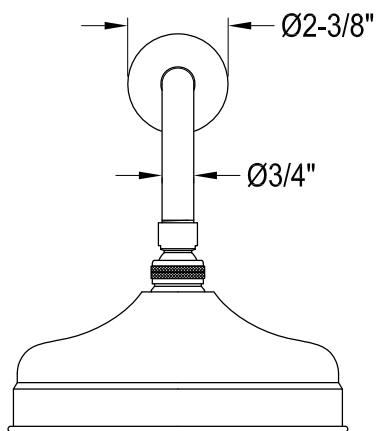

KB4430, 1, 2, 3, 5, 6, 7, 8AL

Single Handle Pressure Balanced Tub & Shower Faucet

Bracket