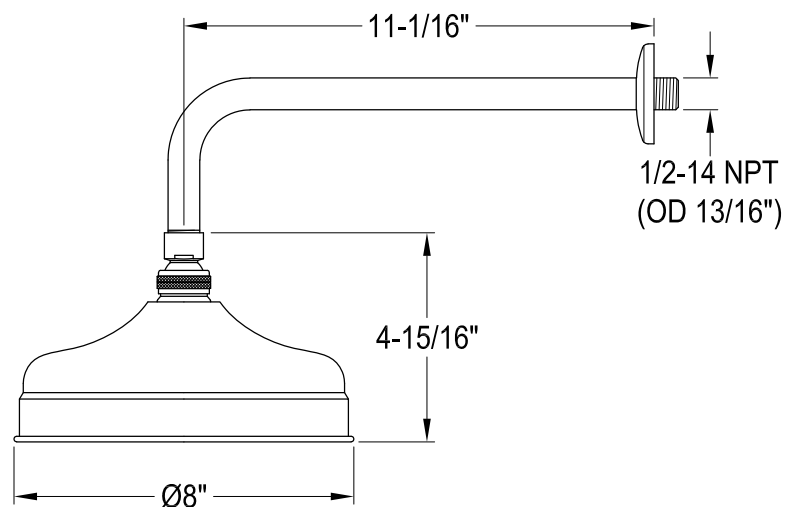

KB4430, 1, 2, 3, 5, 6, 7, 8AL

Single Handle Pressure Balanced Tub & Shower Faucet

Bracket