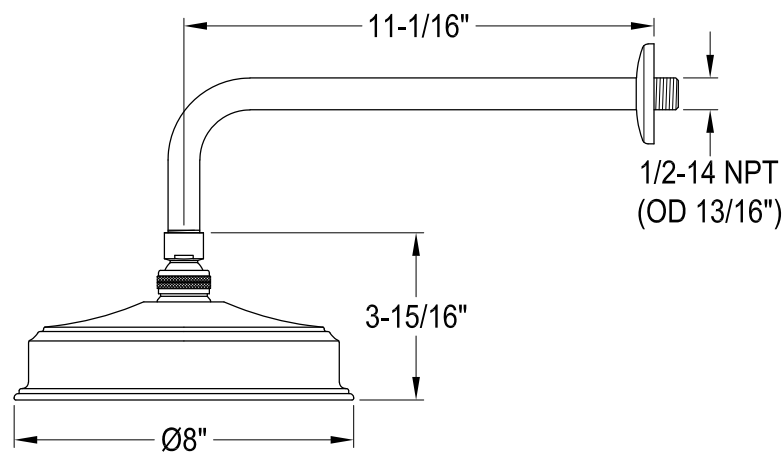

KB5890, 1, 2, 3, 7, 8AX

Single Handle Pressure Balanced Tub & Shower Faucet

Bracket