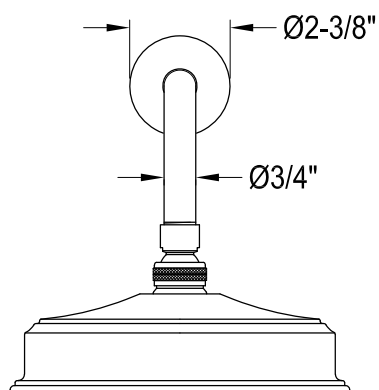

KB5890, 1, 2, 3, 7, 8AX

Single Handle Pressure Balanced Tub & Shower Faucet

Bracket