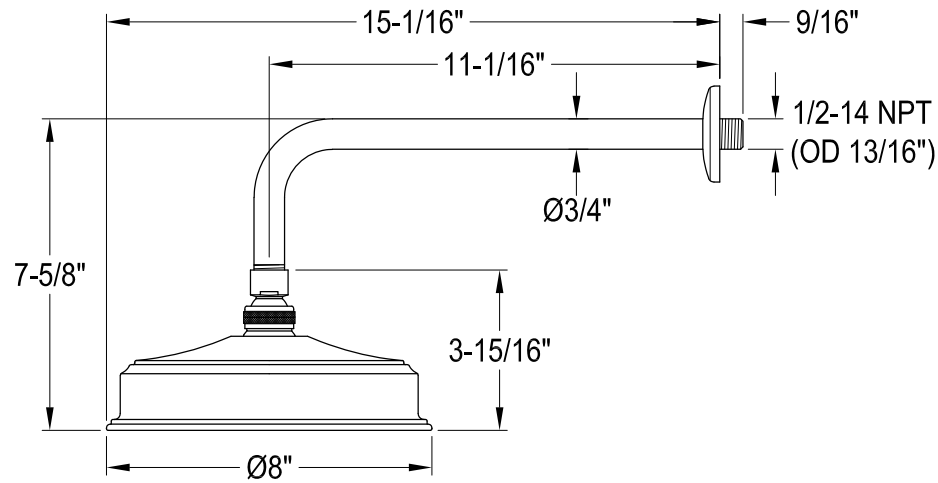

# KB5890, 1, 2, 3, 7, 8NDL

Single Handle Pressure Balanced Tub & Shower Faucet

Fit 1/2" Copper Pipe (OD 5/8")  
or 1/2-14 NPT (ID 23/32")  
or 3/4-14 NPT (ID 15/16")