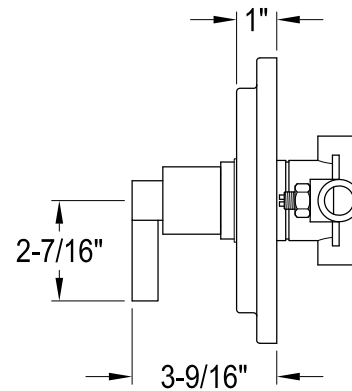

# KB5890, 1, 2, 3, 7, 8NDL

Single Handle Pressure Balanced Tub & Shower Faucet

Fit 1/2" Copper Pipe (OD 5/8")  
or 1/2-14 NPT (ID 23/32")  
or 3/4-14 NPT (ID 15/16")