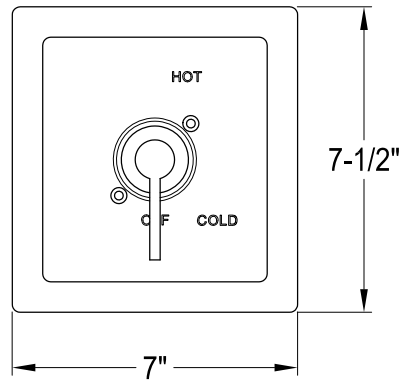

# KB5890, 1, 2, 3, 7, 8NDL

Single Handle Pressure Balanced Tub & Shower Faucet

Fit 1/2" Copper Pipe (OD 5/8")  
or 1/2-14 NPT (ID 23/32")  
or 3/4-14 NPT (ID 15/16")