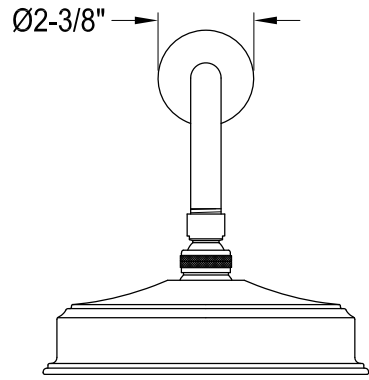

# KB5890, 1, 2, 3, 7, 8NDL

Single Handle Pressure Balanced Tub & Shower Faucet

Fit 1/2" Copper Pipe (OD 5/8")  
or 1/2-14 NPT (ID 23/32")  
or 3/4-14 NPT (ID 15/16")