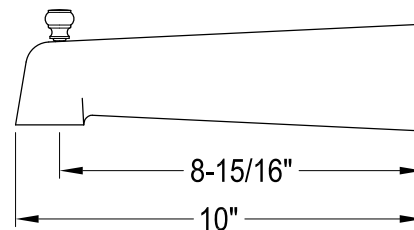

# KB5890, 1, 2, 3, 7, 8NDL

Single Handle Pressure Balanced Tub & Shower Faucet

Fit 1/2" Copper Pipe (OD 5/8")  
or 1/2-14 NPT (ID 23/32")  
or 3/4-14 NPT (ID 15/16")