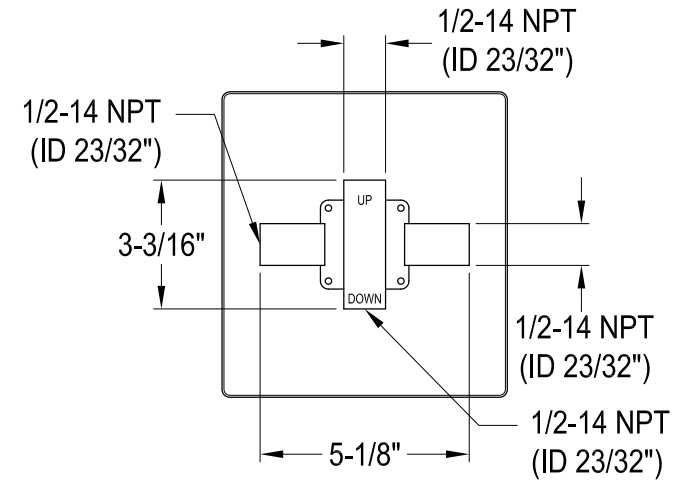

# KB5890, 1, 2, 3, 7, 8NDL

Single Handle Pressure Balanced Tub & Shower Faucet

Fit 1/2" Copper Pipe (OD 5/8")  
or 1/2-14 NPT (ID 23/32")  
or 3/4-14 NPT (ID 15/16")