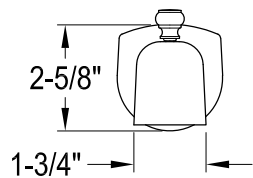

# KB5890, 1, 2, 3, 7, 8NDL

Single Handle Pressure Balanced Tub & Shower Faucet

Fit 1/2" Copper Pipe (OD 5/8")  
or 1/2-14 NPT (ID 23/32")  
or 3/4-14 NPT (ID 15/16")