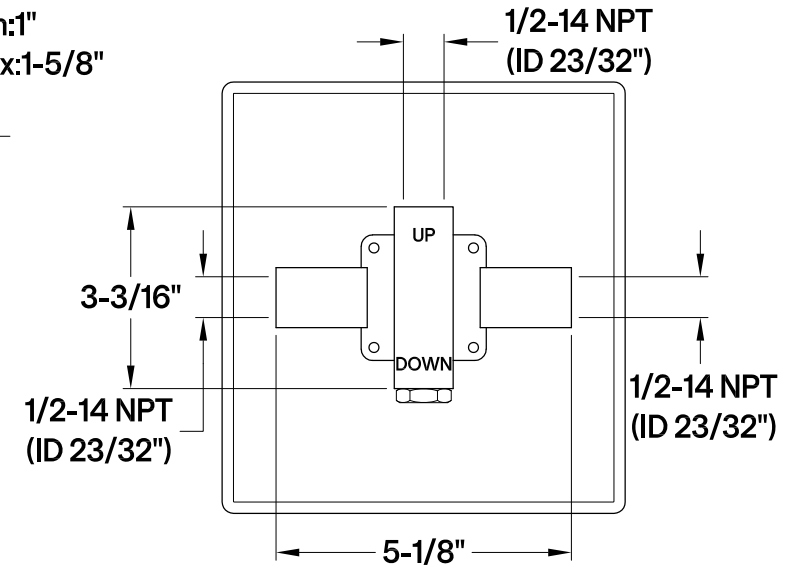

## KB6140,1,2,3,6,7,8AXE

Single Handle Pressure Balanced Tub & Shower Faucet, Valve Trim Only

### Bracket