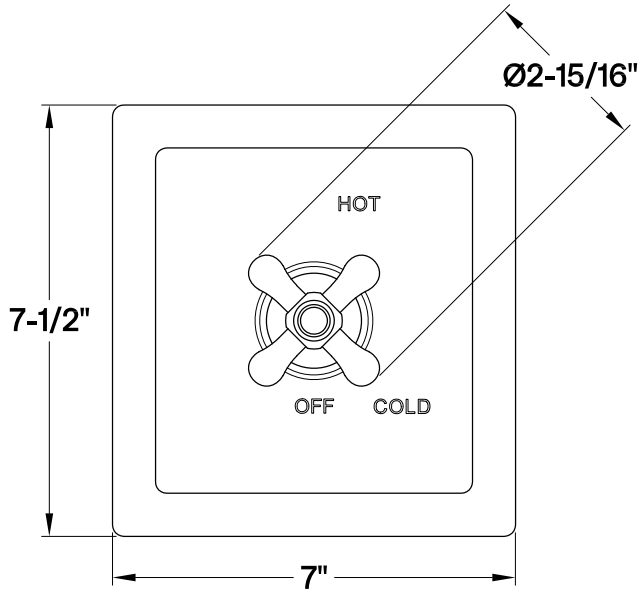

## KB6140,1,2,3,6,7,8AXE

Single Handle Pressure Balanced Tub & Shower Faucet, Valve Trim Only

### Bracket