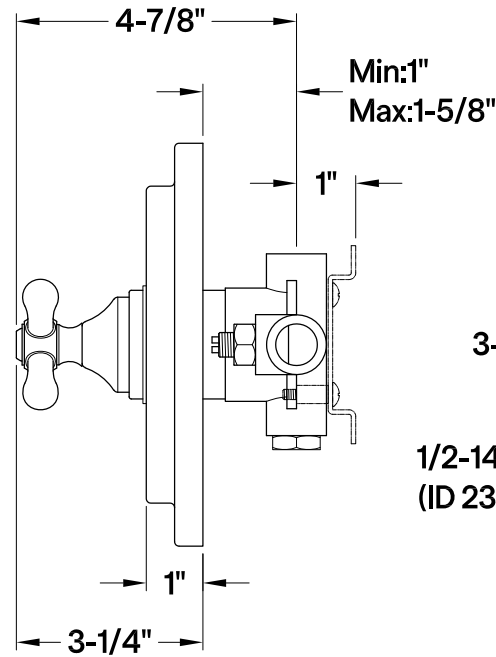

## KB6140,1,2,3,6,7,8AXE

Single Handle Pressure Balanced Tub & Shower Faucet, Valve Trim Only

### Bracket