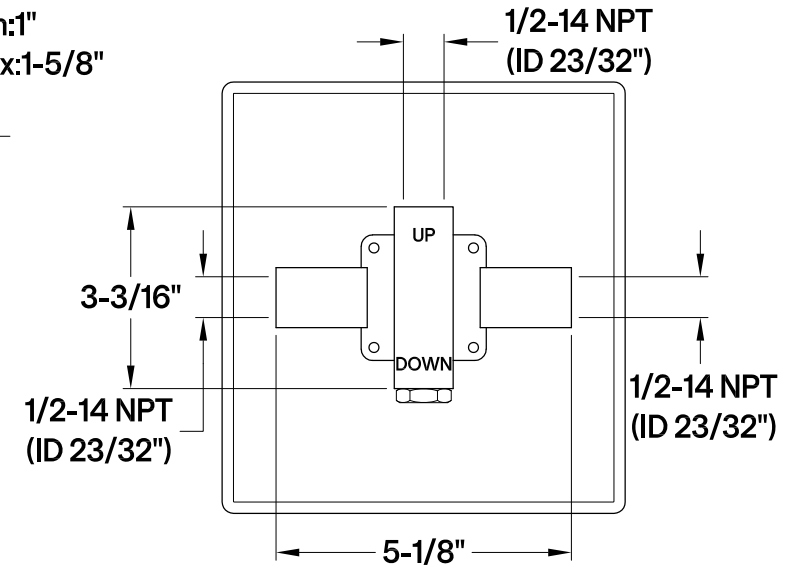

KB6140,1,2,3,6,7,8DXE

Single Handle Pressure Balanced Tub & Shower Faucet, Valve Trim Only

Bracket