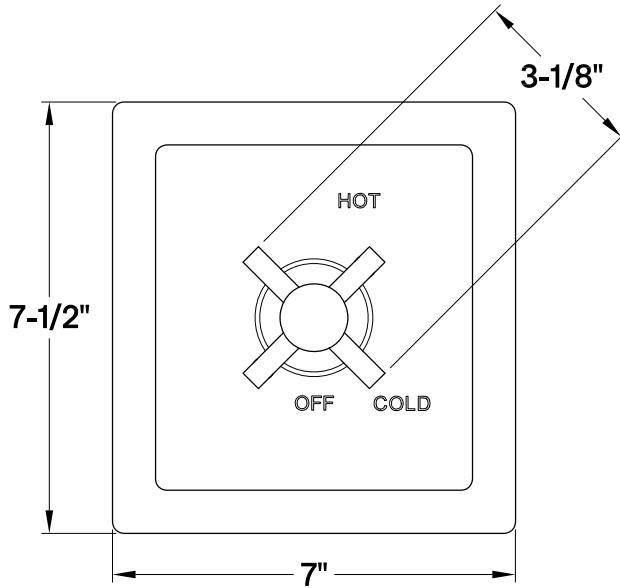

KB6140,1,2,3,6,7,8DXE

Single Handle Pressure Balanced Tub & Shower Faucet, Valve Trim Only

Bracket