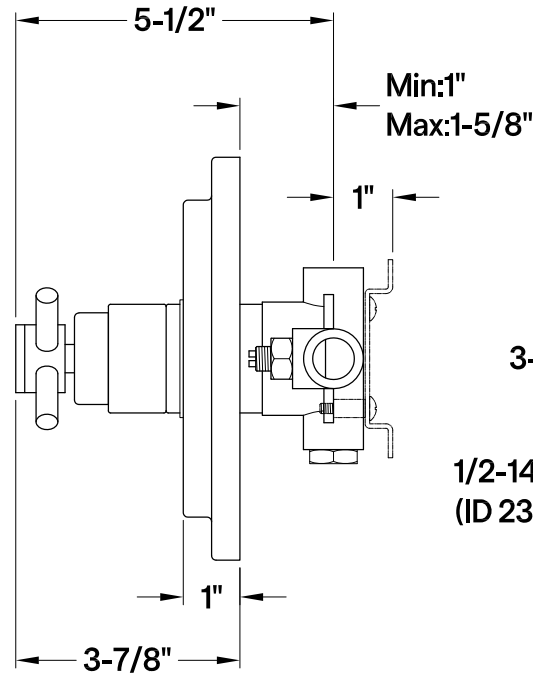

KB6140,1,2,3,6,7,8DXE

Single Handle Pressure Balanced Tub & Shower Faucet, Valve Trim Only

Bracket